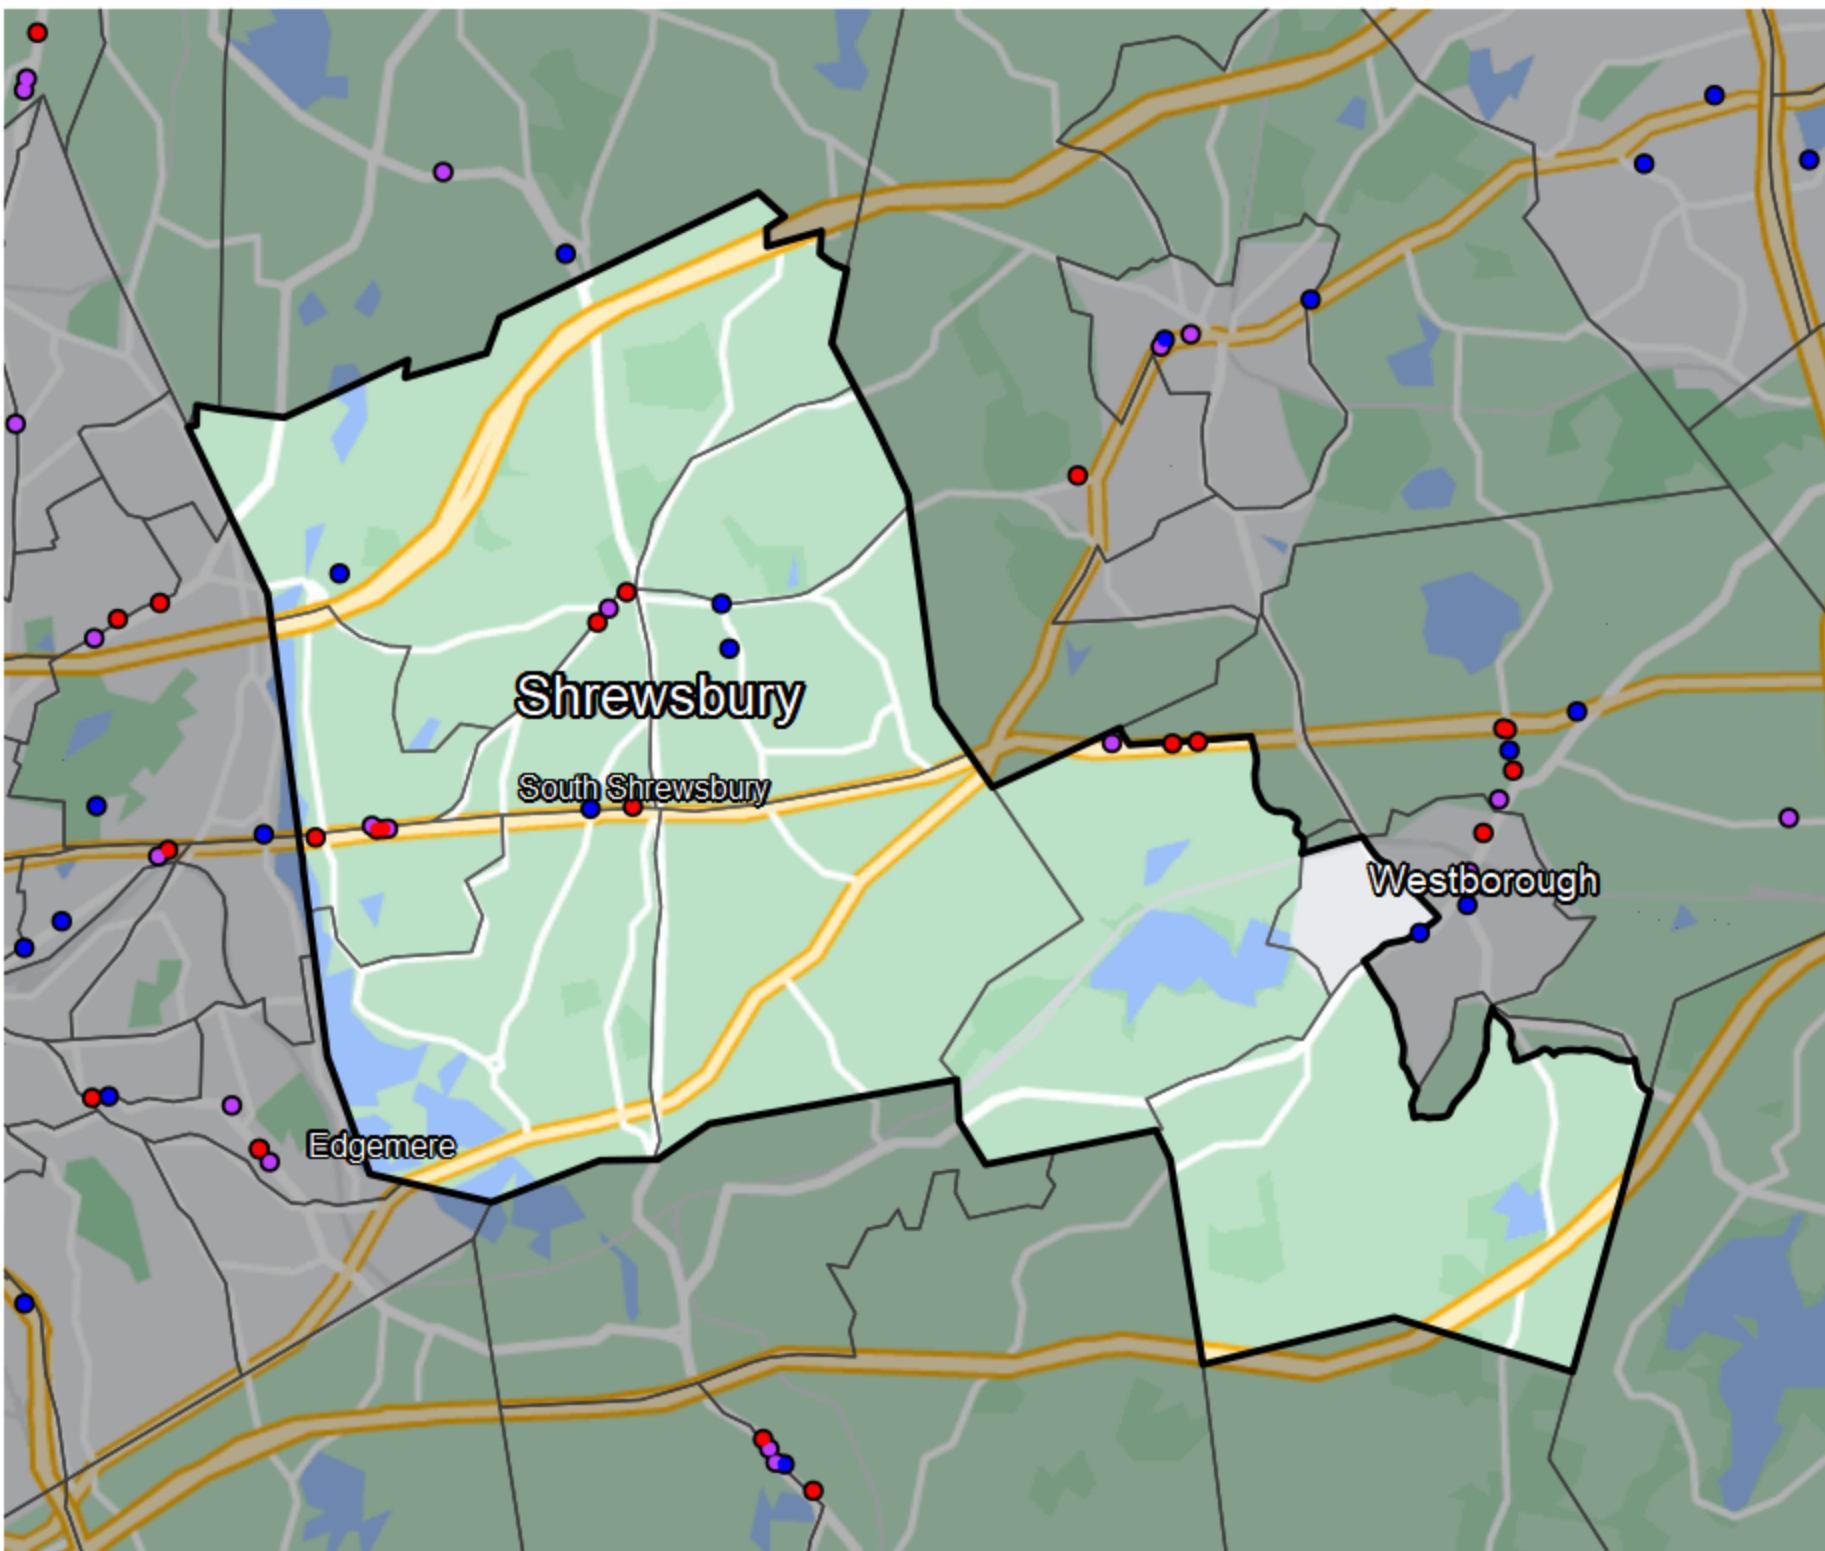

# Massachusetts - 11th Worcester District

## Banking Desert

No Branches within 10 Miles of Population Center