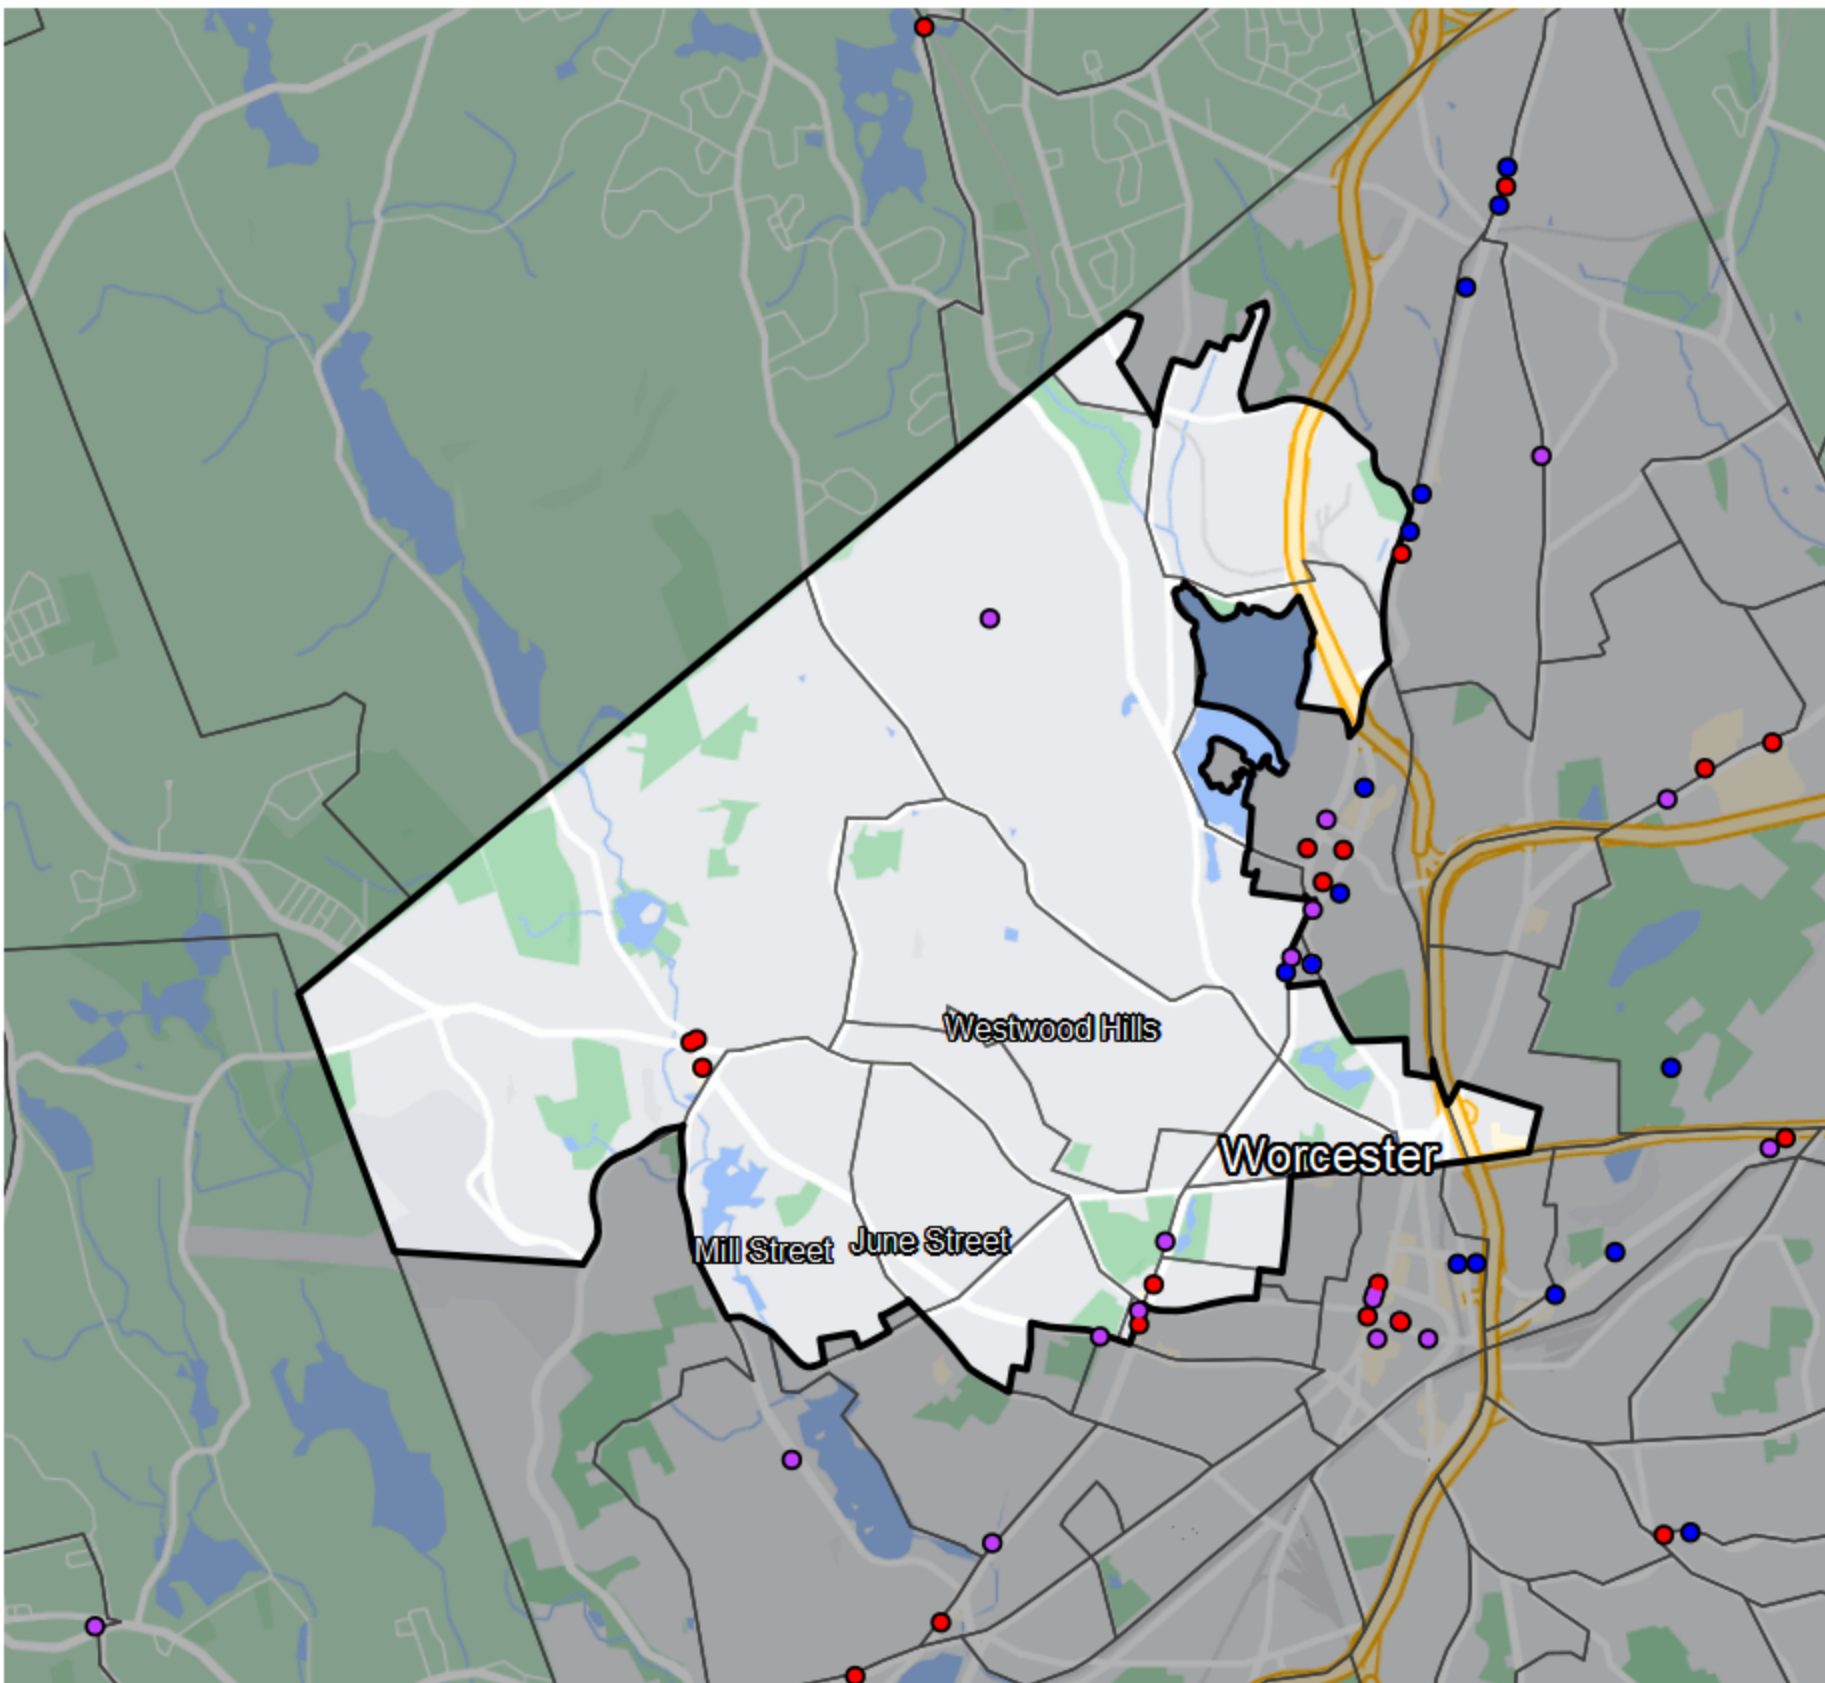

Massachusetts - 13th Worcester District

Banking Desert

No Branches within 10 Miles of Population Center

Financial Institutions

- Bank: 3
- Bank, Out-of-State: 4
- Credit Union: 1
- Credit Union, Out-of-State: 0