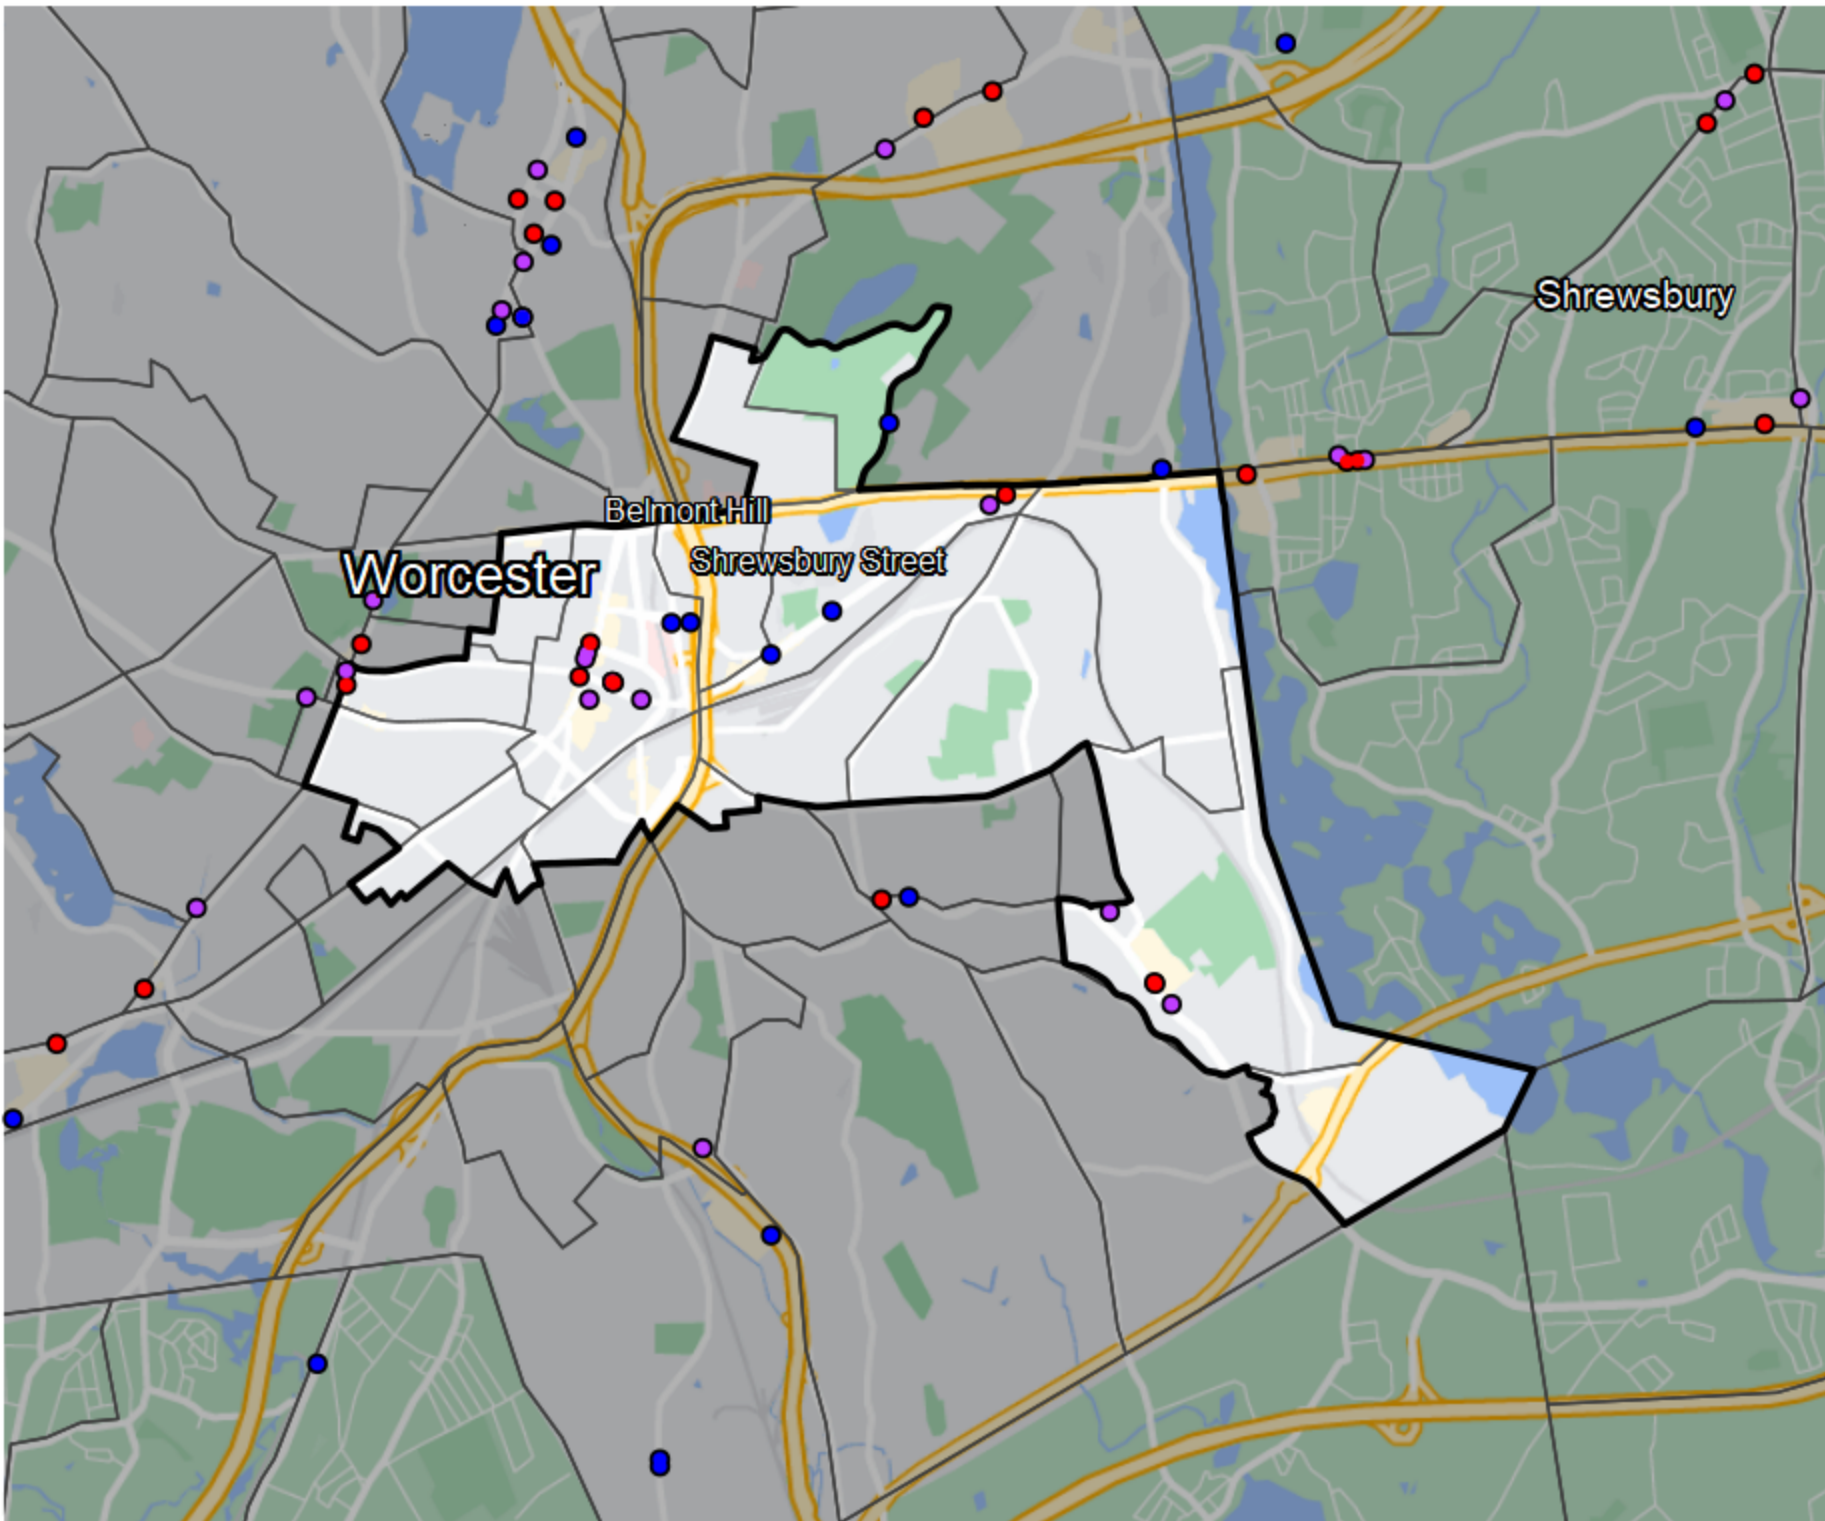

Massachusetts - 15th Worcester District

Banking Desert
No Branches within 10 Miles of Population Center

Financial Institutions

- Bank: 8
- Bank, Out-of-State: 8
- Credit Union: 4
- Credit Union, Out-of-State: 0

Sources: NCUA, FDIC, UW-Madison Population Lab, CDFI, US Census, Google Maps, CUNA