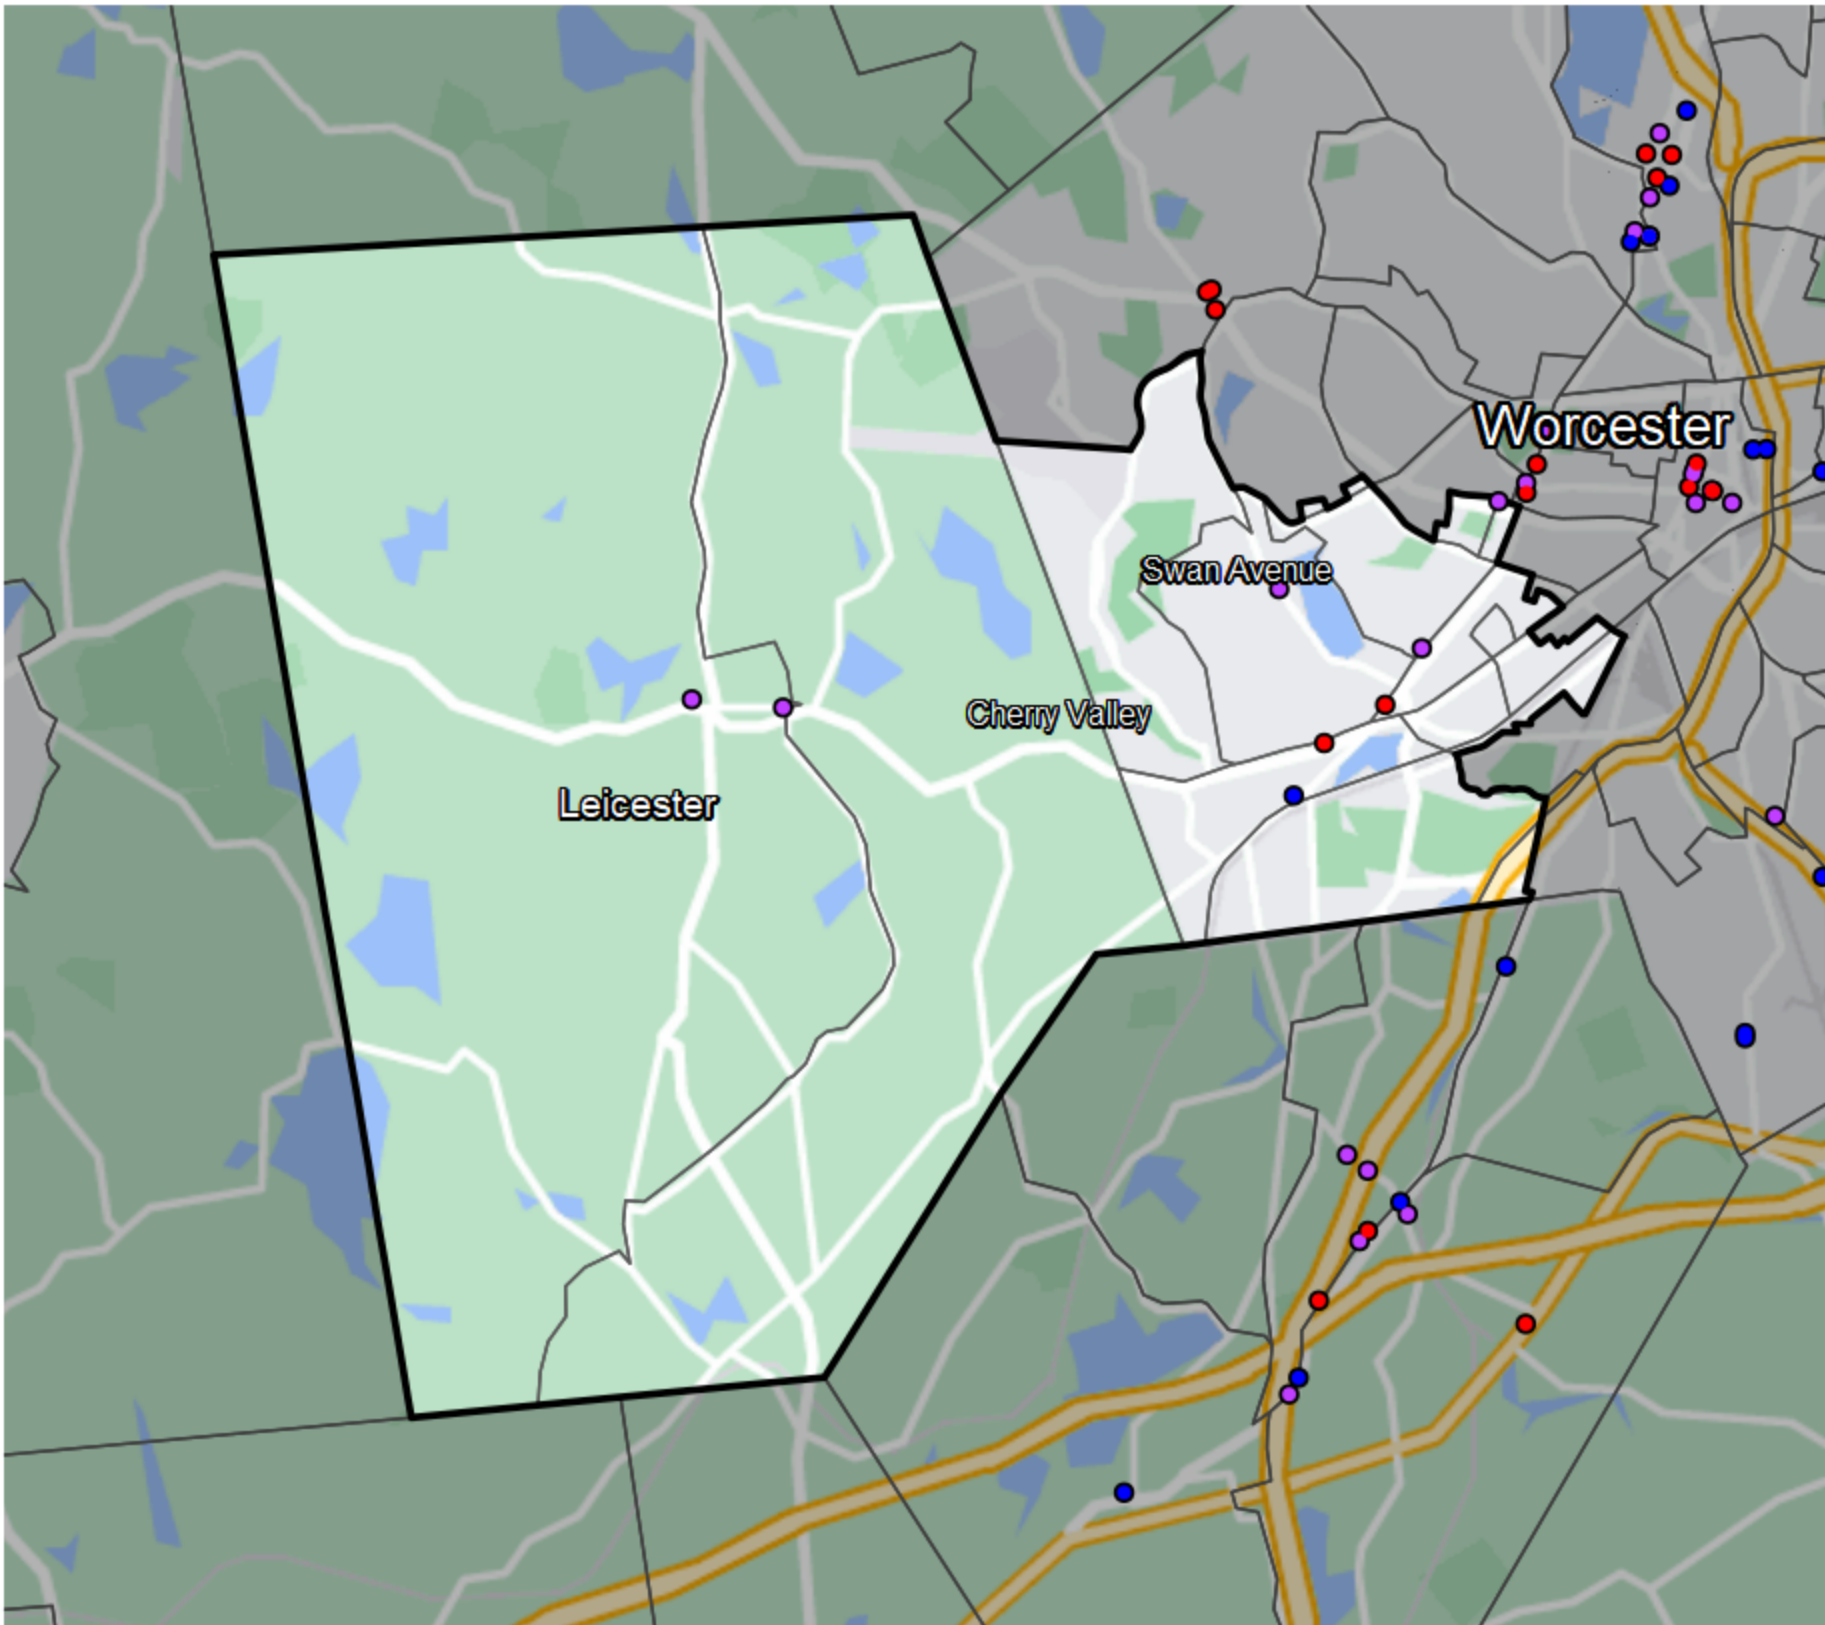

Massachusetts - 17th Worcester District

Financial Institutions

- Bank: 5
- Bank, Out-of-State: 2
- Credit Union: 1
- Credit Union, Out-of-State: 0

Banking Desert

- No Branches within 10 Miles of Population Center

Sources: NCUA, FDIC, UW-Madison Population Lab, CDFI, US Census, Google Maps, CUNA