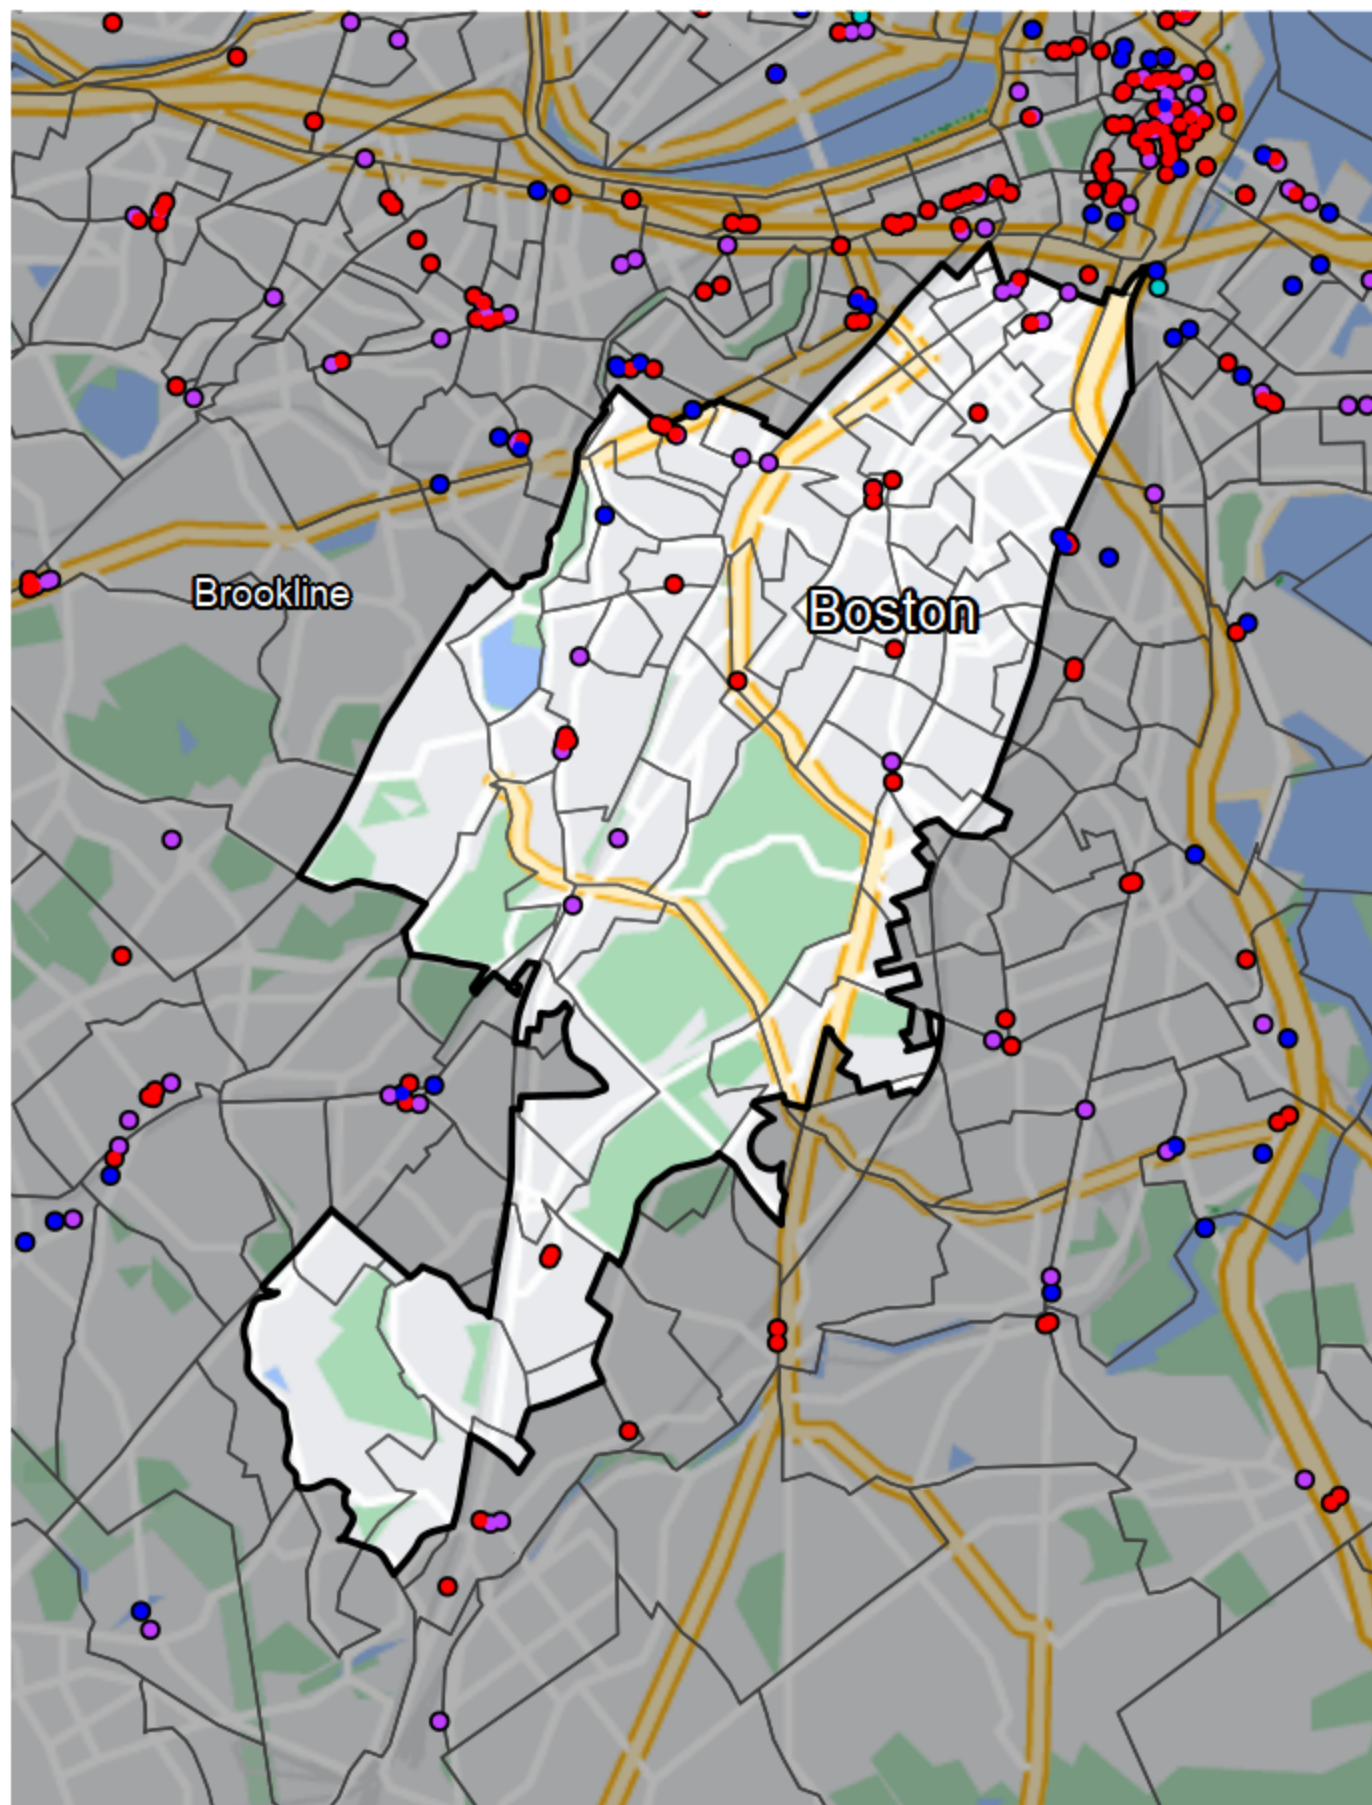

Massachusetts - Second Suffolk District

Banking Desert

■ No Branches within 10 Miles of Population Center

Financial Institutions

- Bank: 14
- Bank, Out-of-State: 17
- Credit Union: 2
- Credit Union, Out-of-State: 0