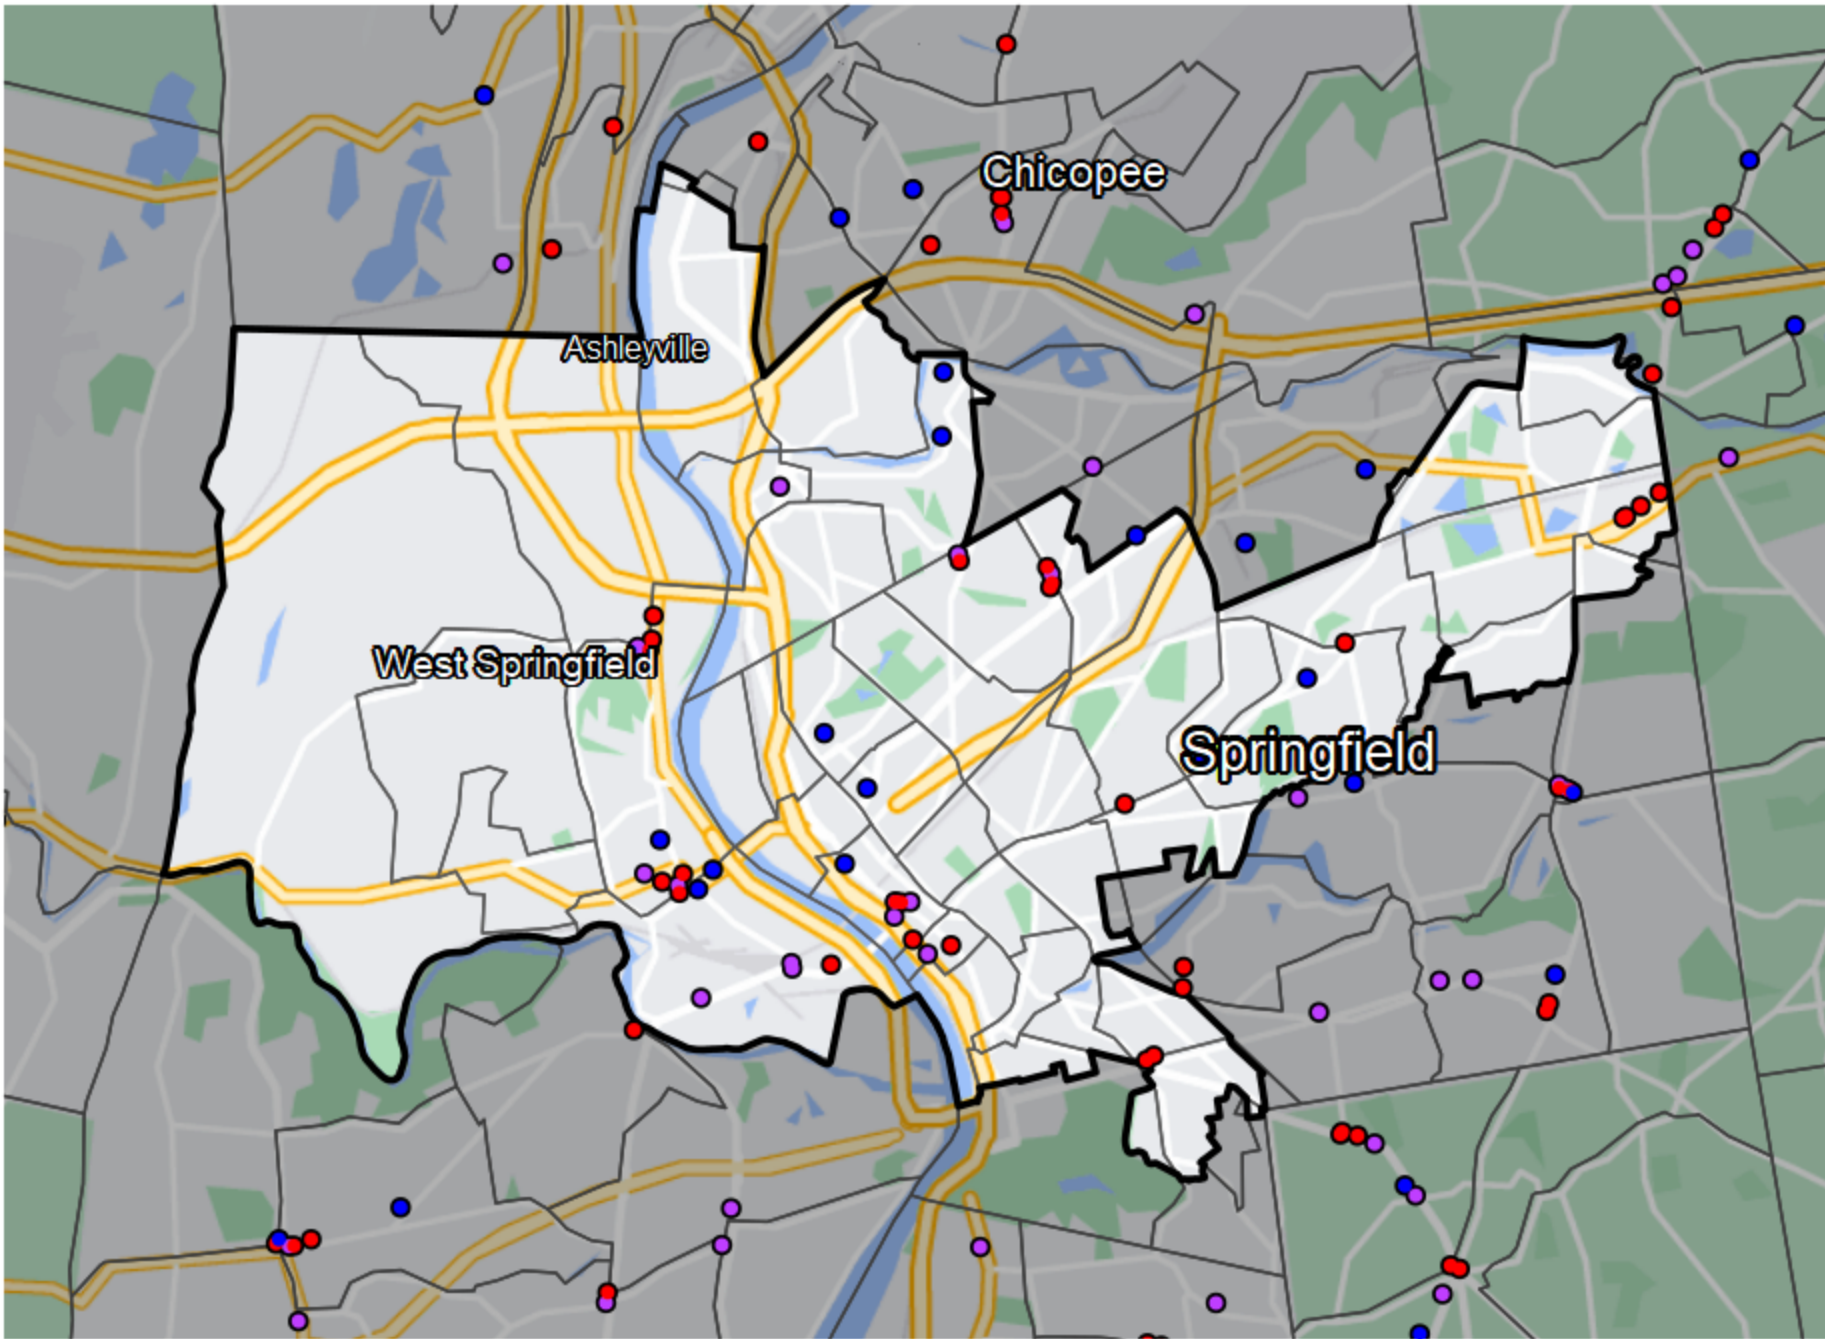

Massachusetts - Hampden District

Banking Desert
No Branches within 10 Miles of Population Center

Financial Institutions

- Bank: 13
- Bank, Out-of-State: 23
- Credit Union: 11
- Credit Union, Out-of-State: 0

Sources: NCUA, FDIC, UW-Madison Population Lab, CDFI, US Census, Google Maps, CUNA