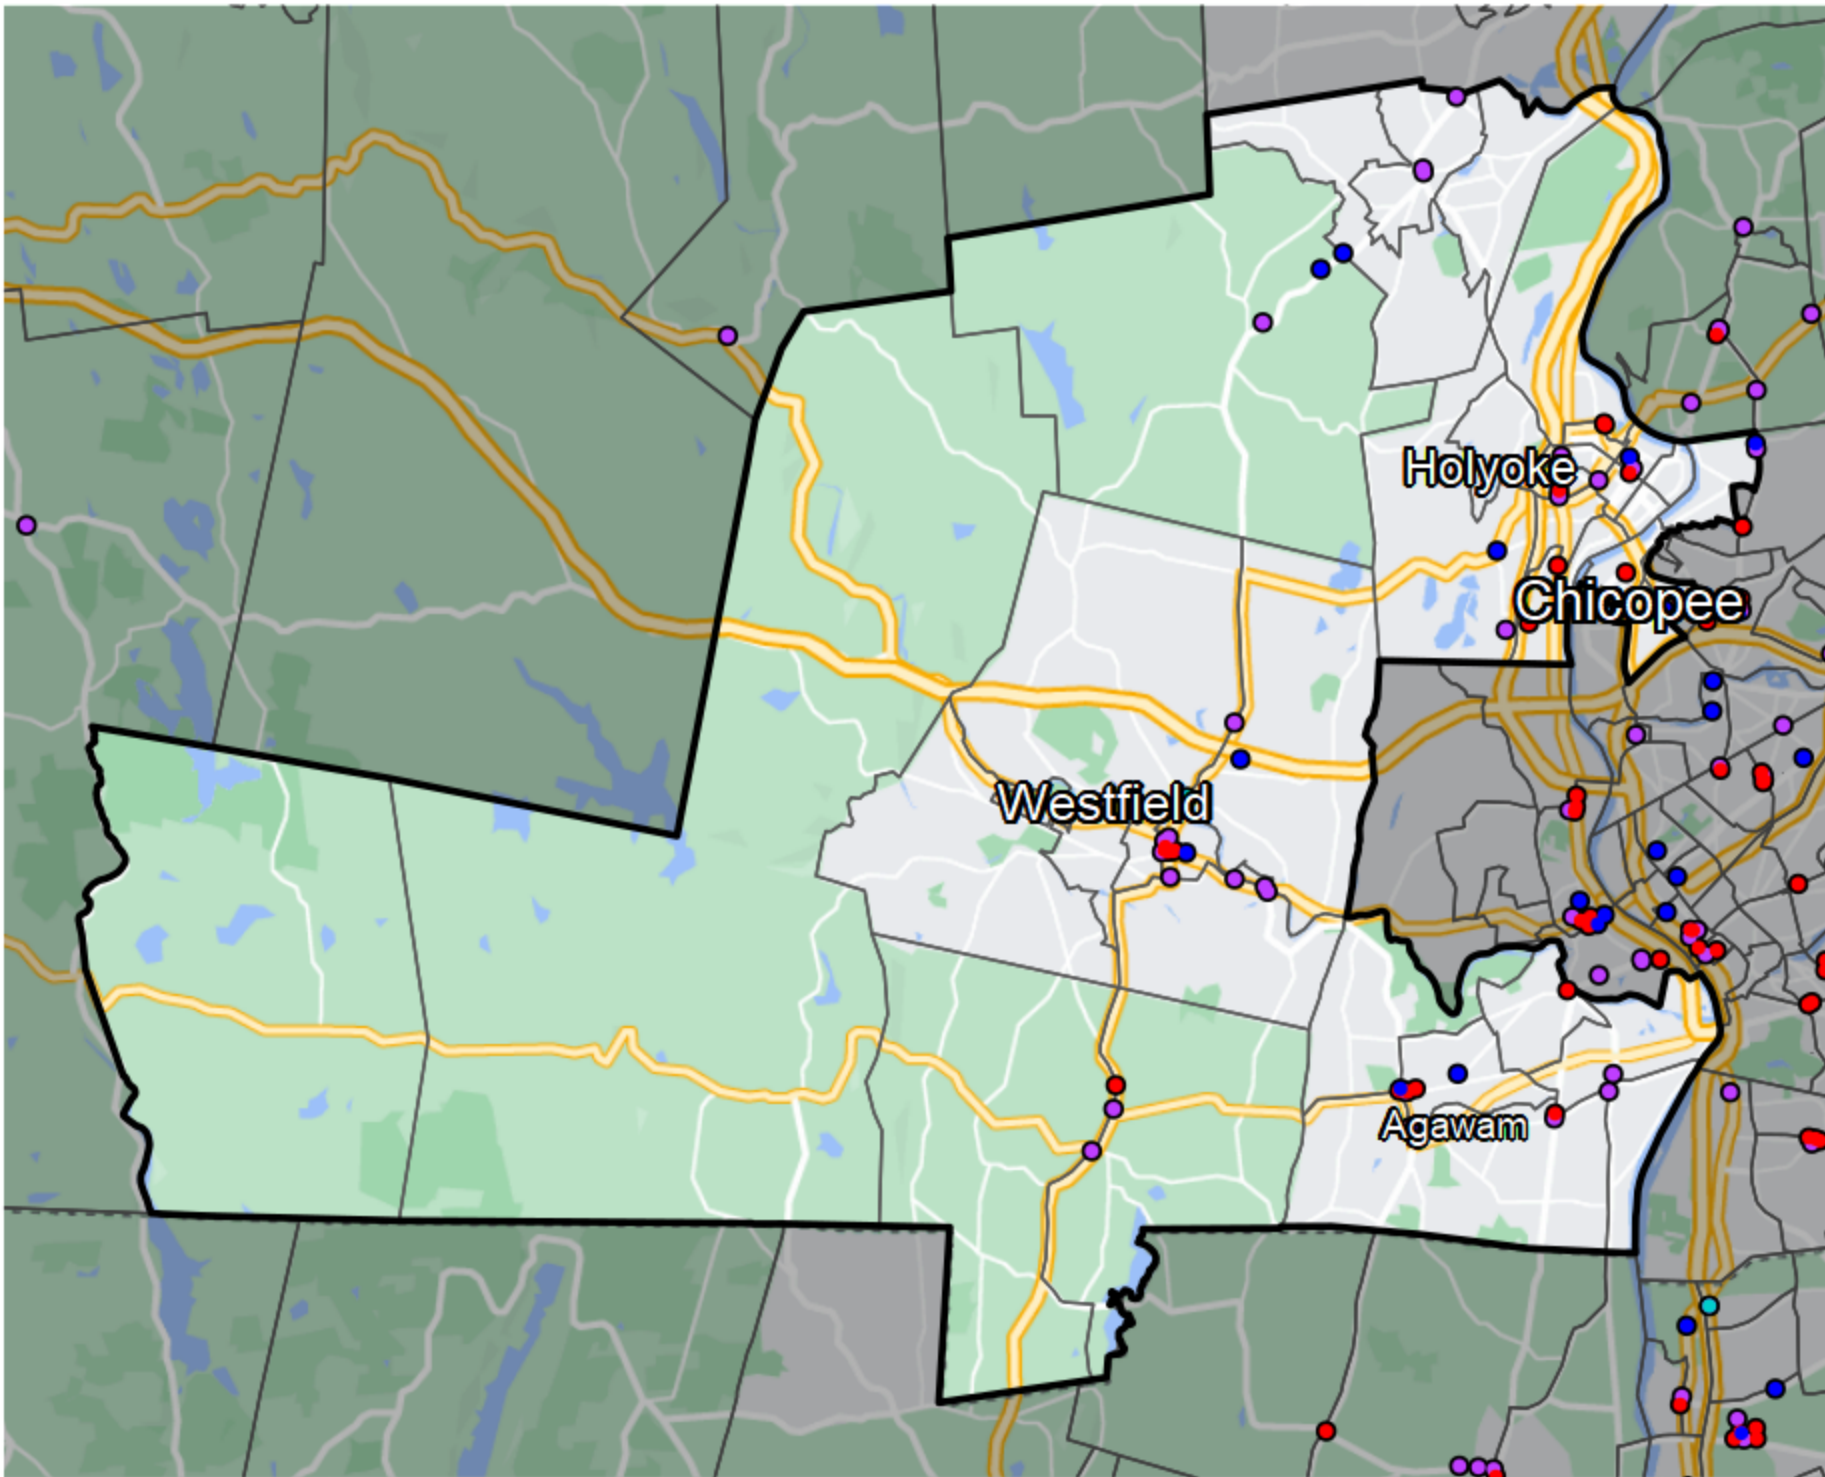

Massachusetts - Second Hampden & Hampshire District

Banking Desert
No Branches within 10 Miles of Population Center

Financial Institutions
Bank: 25
Bank, Out-of-State: 18
Credit Union: 11
Credit Union, Out-of-State: 1

Sources: NCUA, FDIC, UW-Madison Population Lab, CDFI, US Census, Google Maps, CUNA