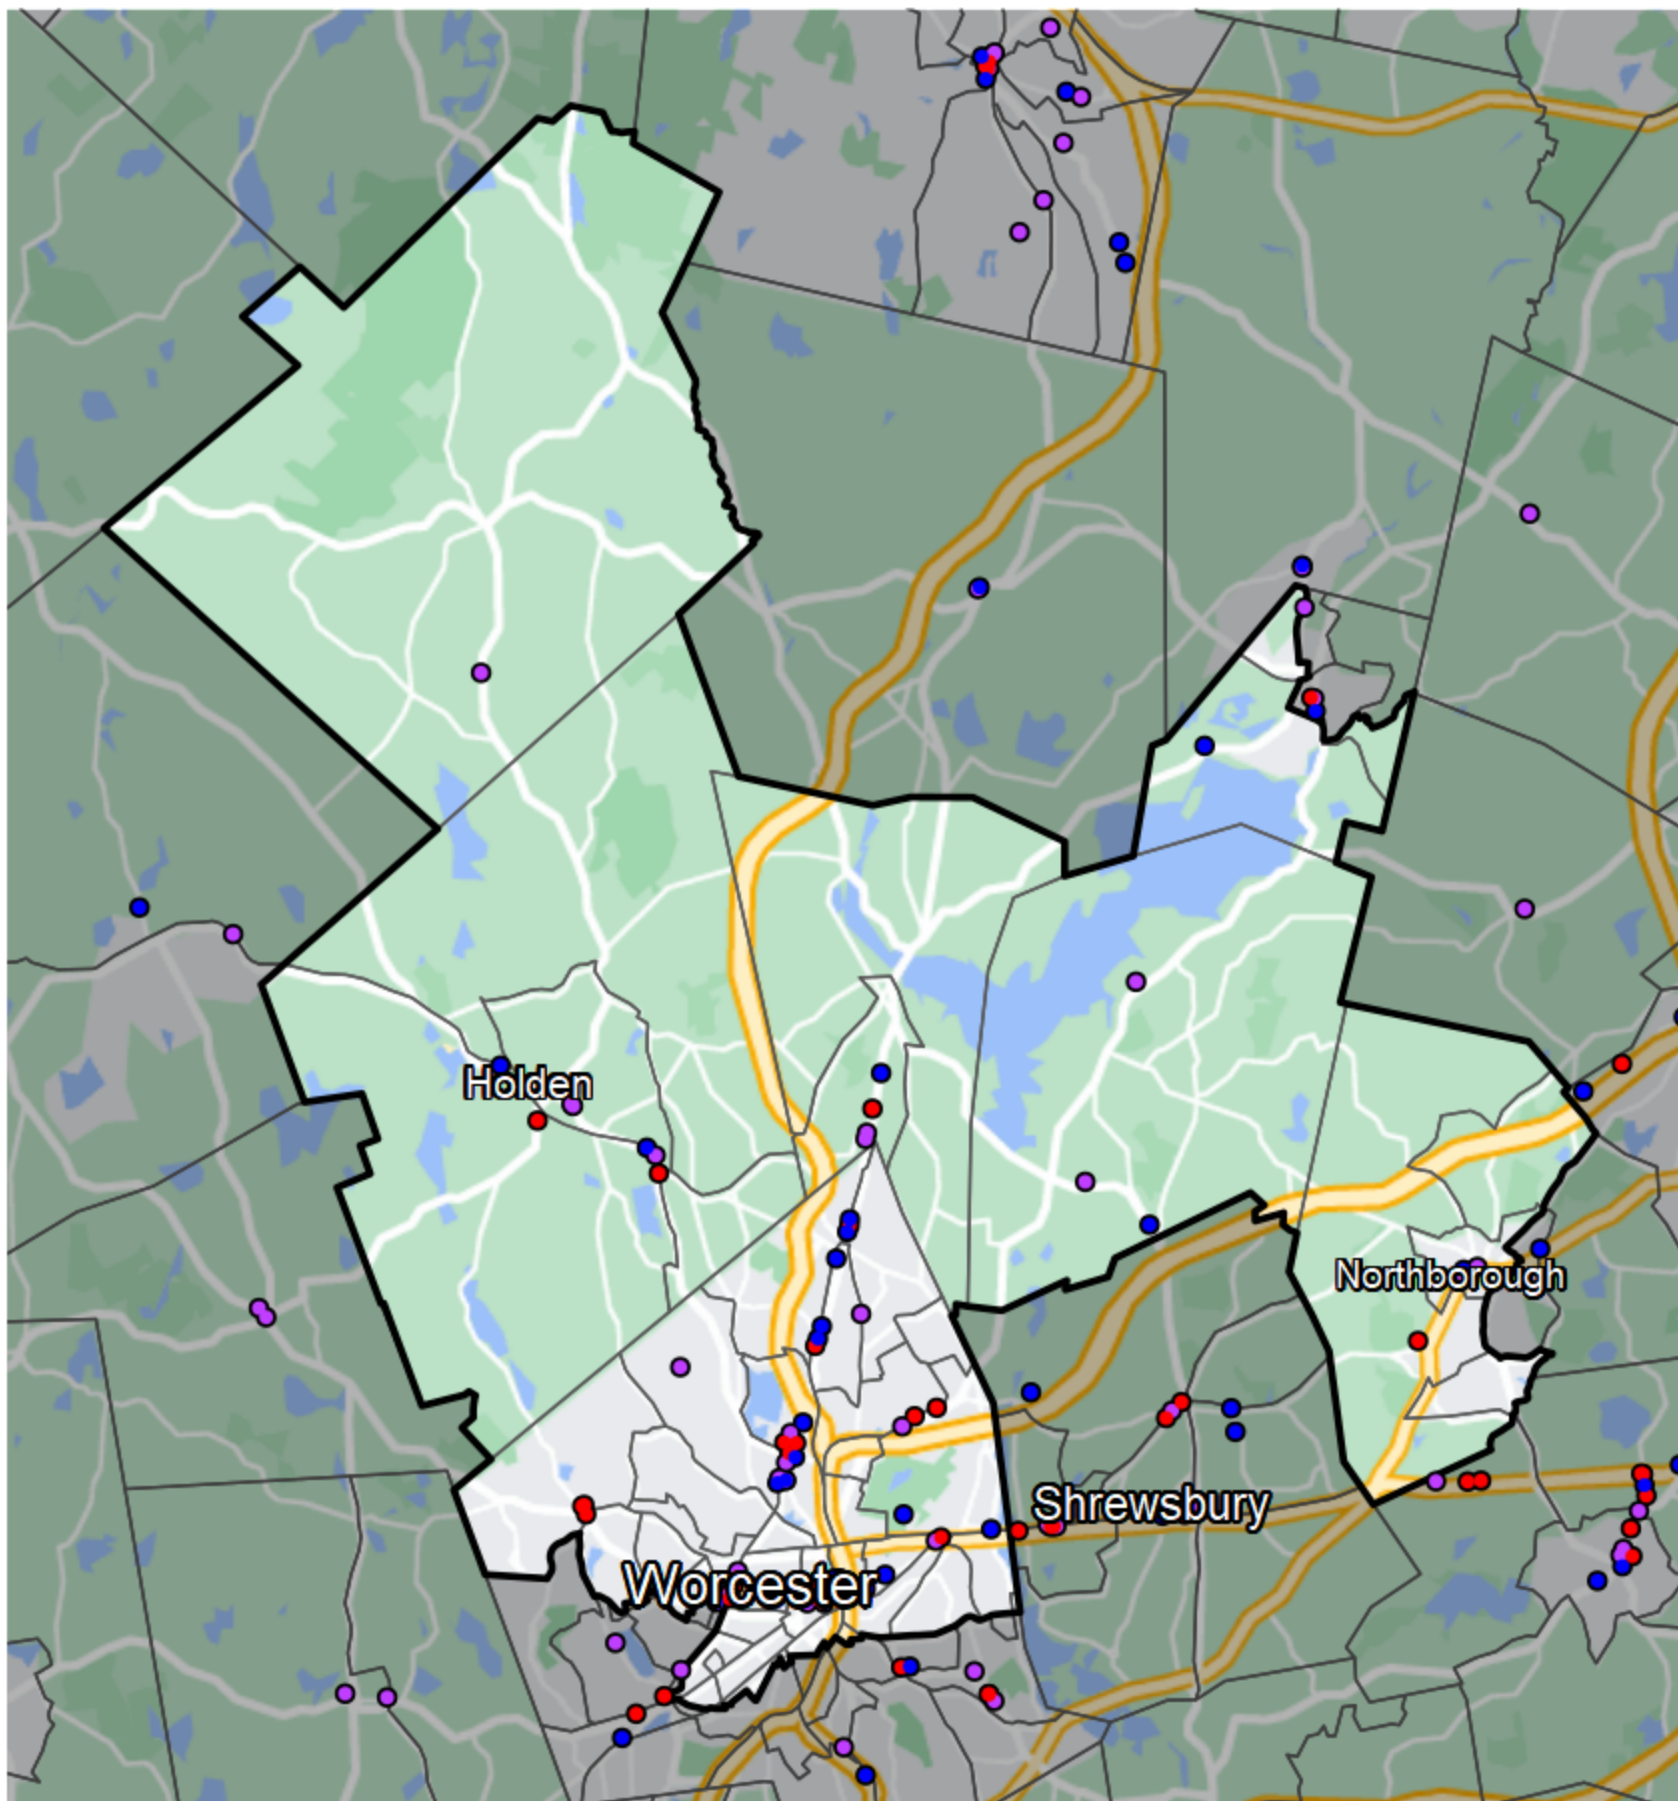

Massachusetts - First Worcester District

Banking Desert

No Branches within 10 Miles of Population Center

Financial Institutions

- Bank: 25
- Bank, Out-of-State: 21
- Credit Union: 21
- Credit Union, Out-of-State: 0