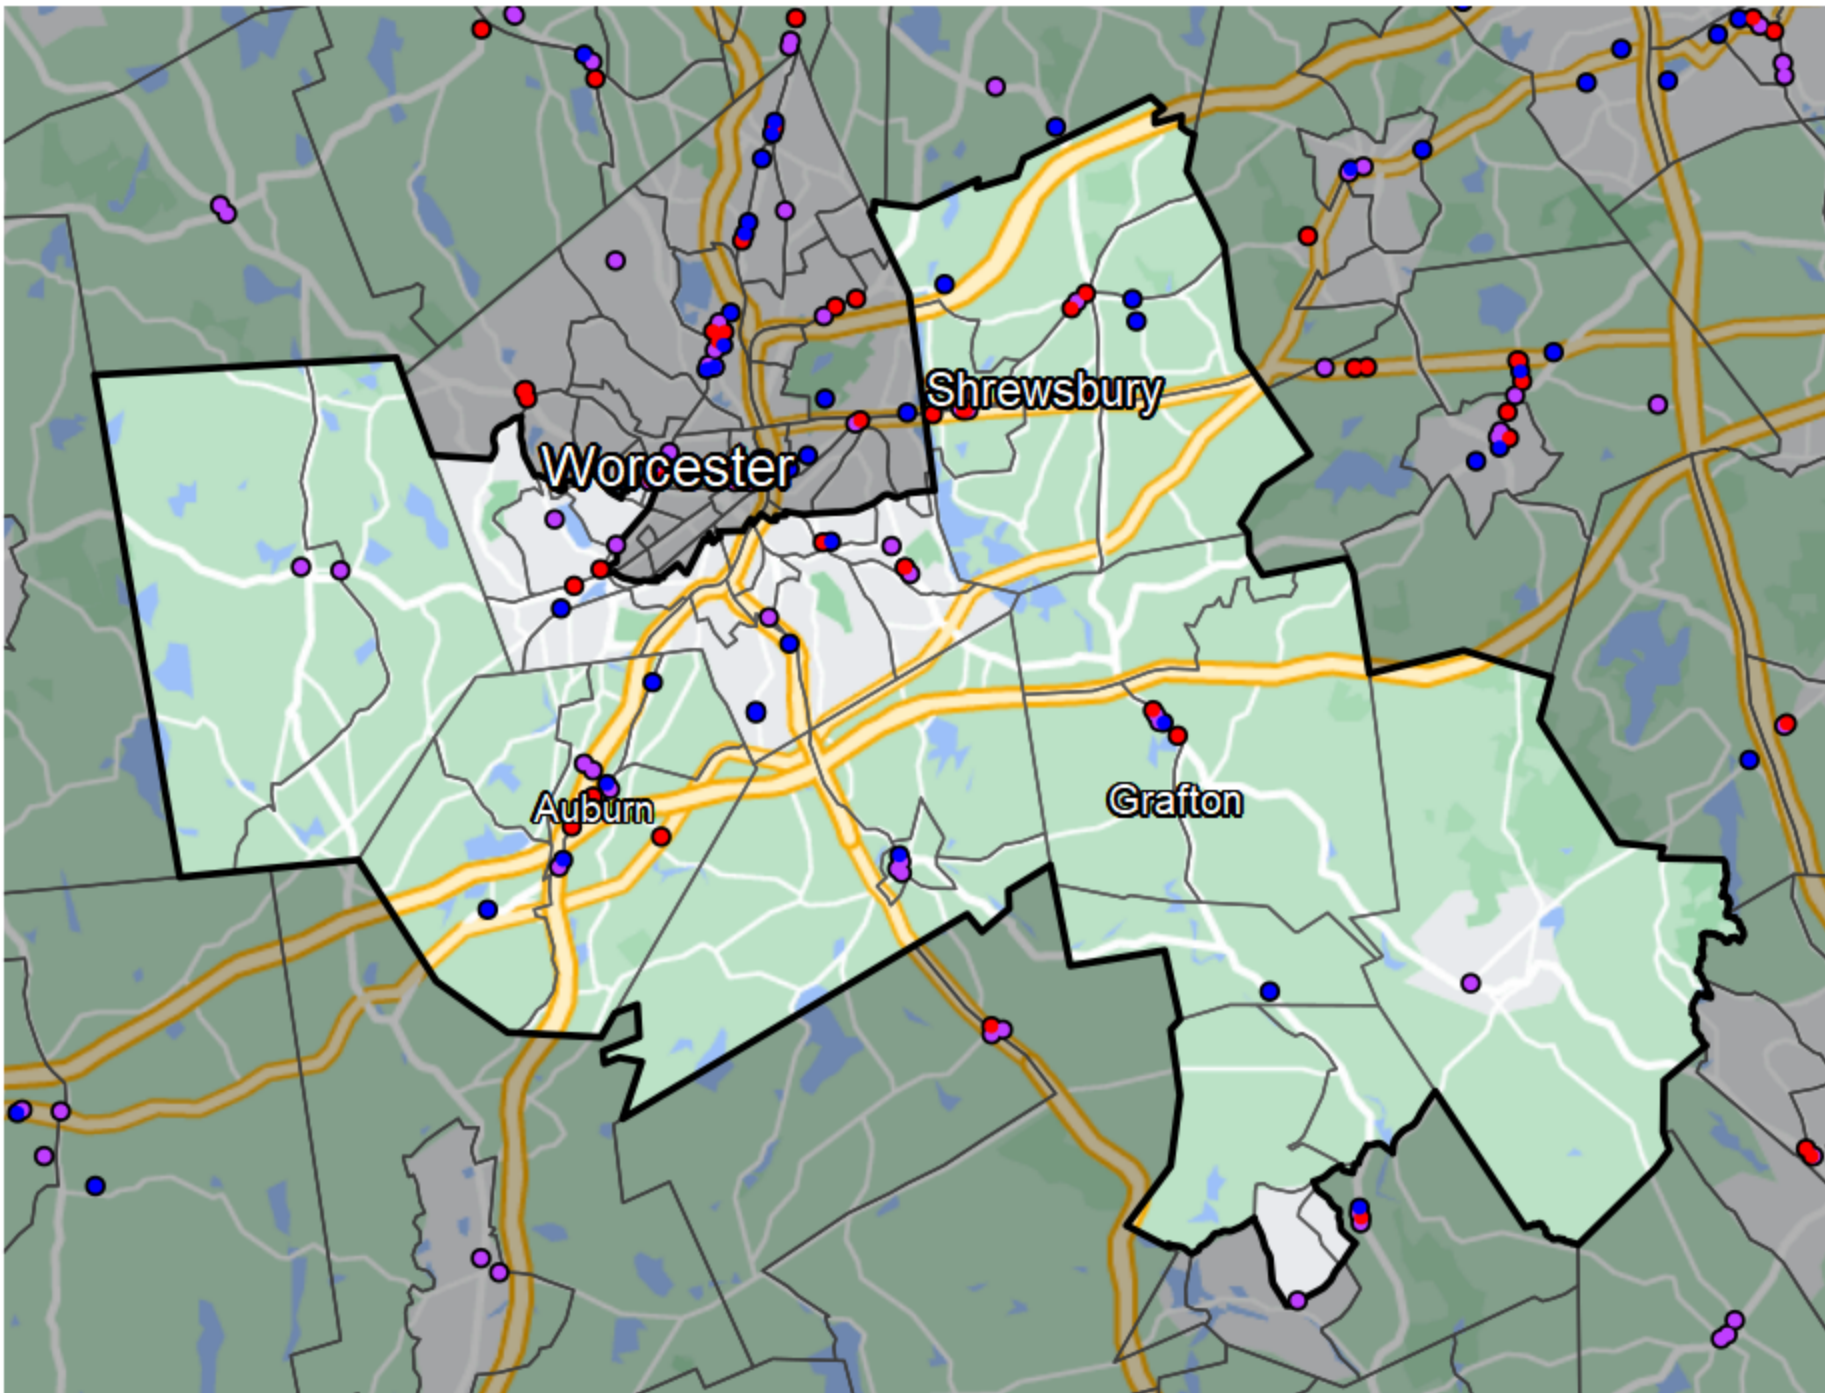

Massachusetts - Second Worcester District

Banking Desert
No Branches within 10 Miles of Population Center

Financial Institutions

- Bank: 24
- Bank, Out-of-State: 16
- Credit Union: 16
- Credit Union, Out-of-State: 0

Sources: NCUA, FDIC, UW-Madison Population Lab, CDFI, US Census, Google Maps, CUNA