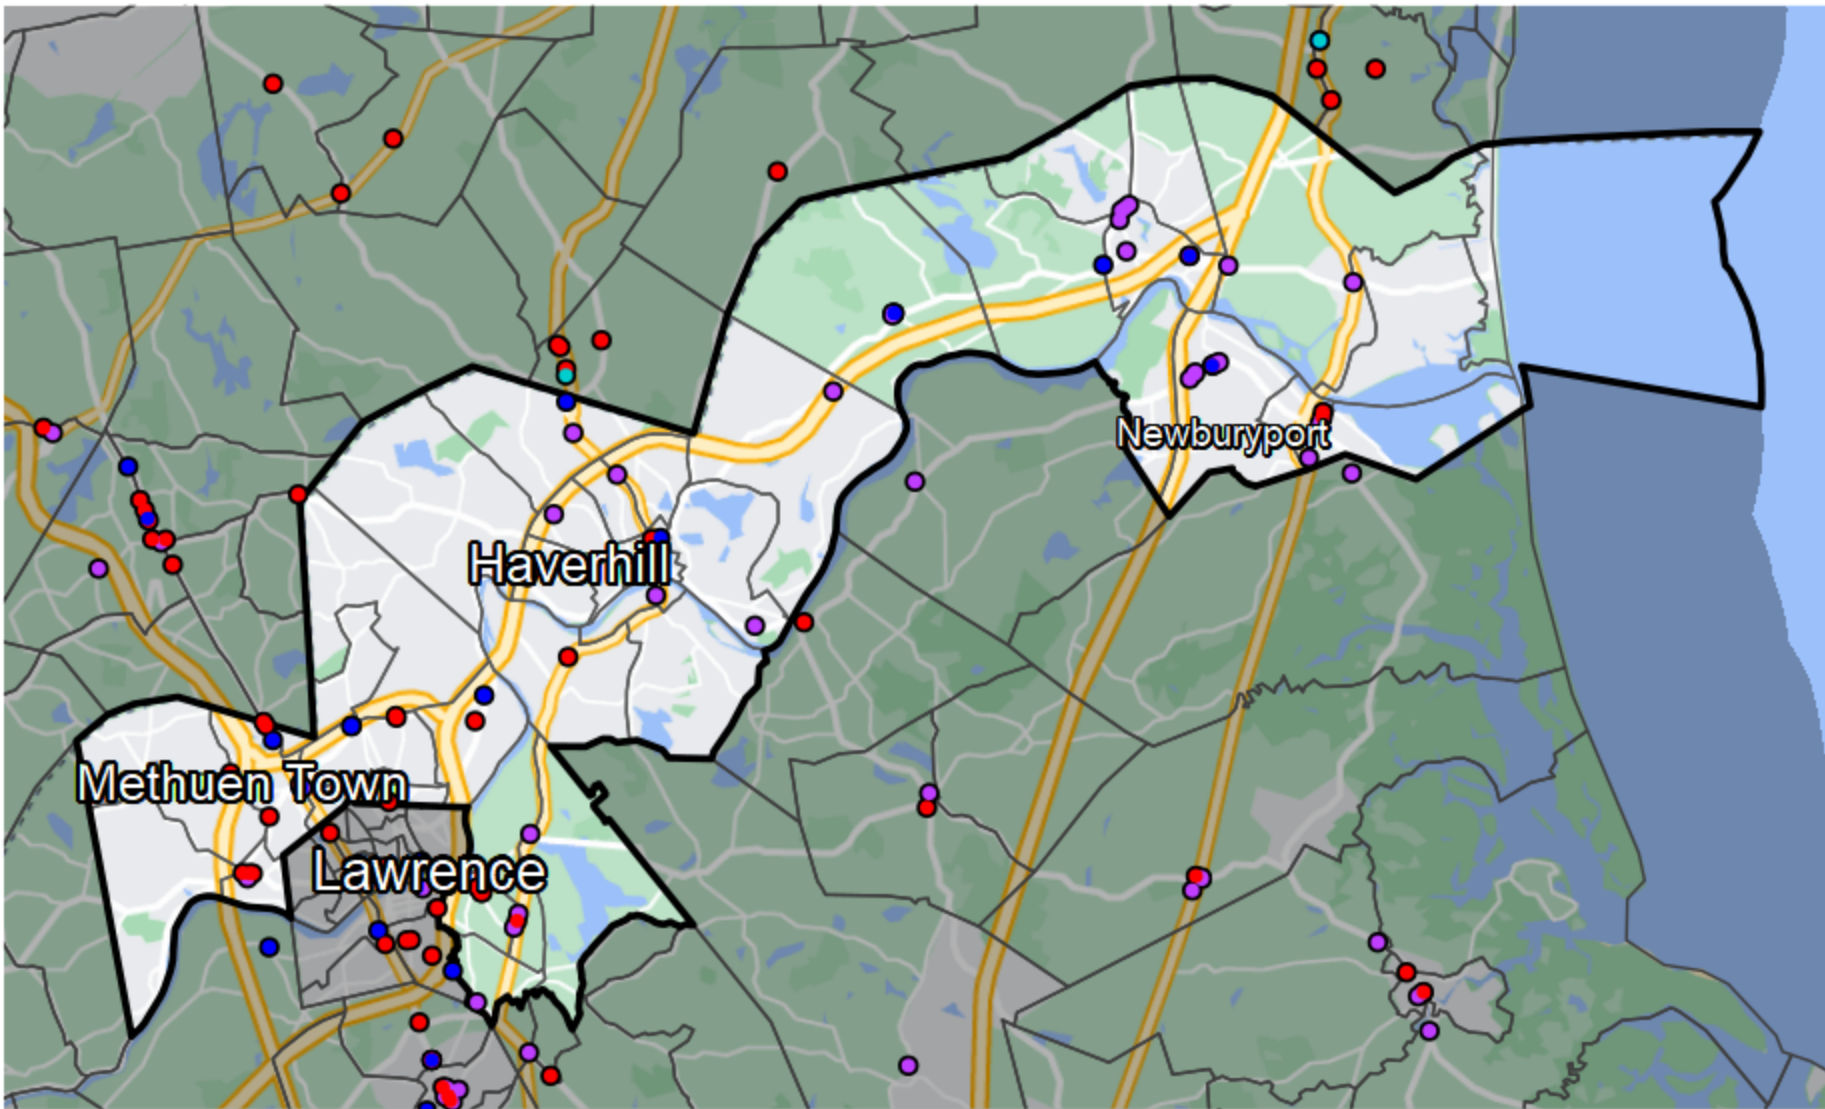

Massachusetts - First Essex District

Banking Desert
No Branches within 10 Miles of Population Center

Financial Institutions

- Bank: 33
- Bank, Out-of-State: 25
- Credit Union: 16
- Credit Union, Out-of-State: 0

Sources: NCUA, FDIC, UW-Madison Population Lab, CDFI, US Census, Google Maps, CUNA