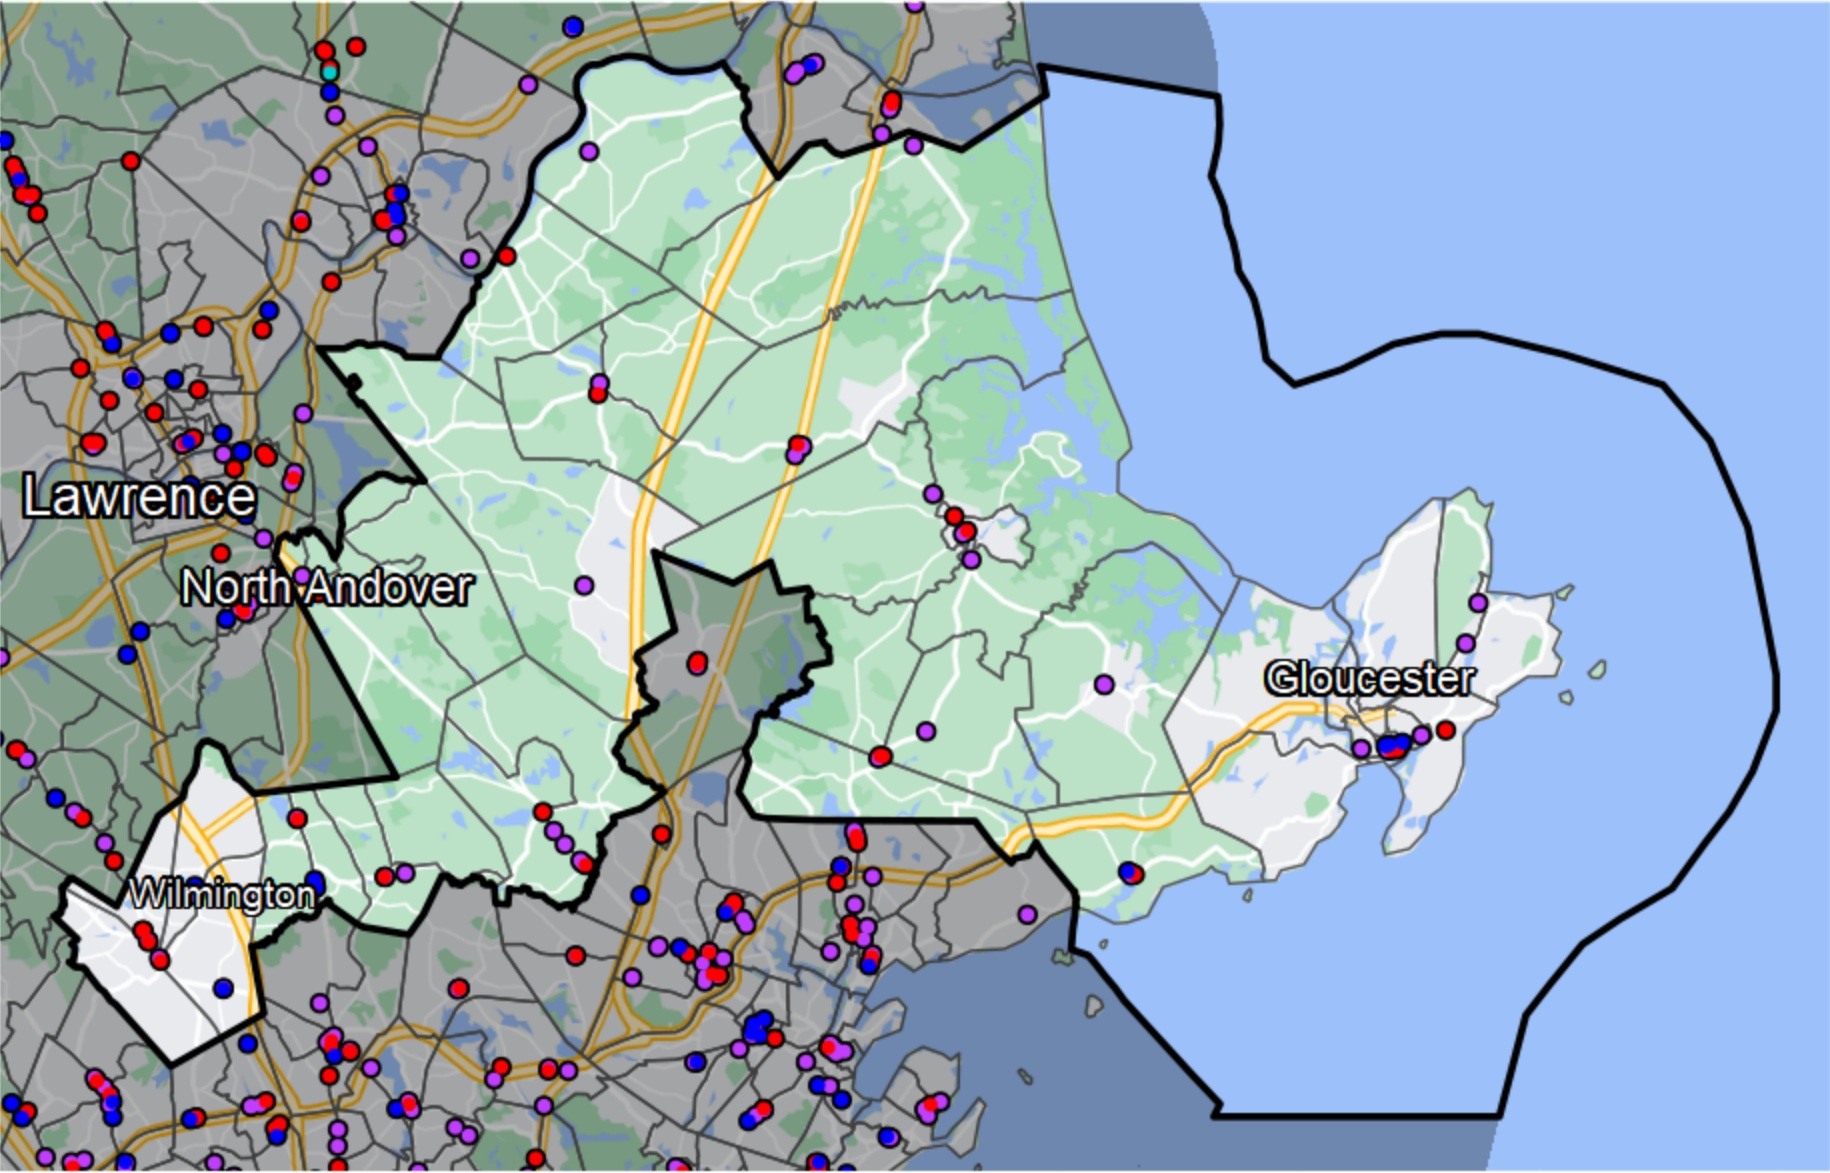

Massachusetts - First Essex & Middlesex District

Banking Desert
No Branches within 10 Miles of Population Center

Financial Institutions
Bank: 35
Bank, Out-of-State: 23
Credit Union: 8
Credit Union, Out-of-State: 0

Sources: NCUA, FDIC, UW-Madison Population Lab, CDFI, US Census, Google Maps, CUNA