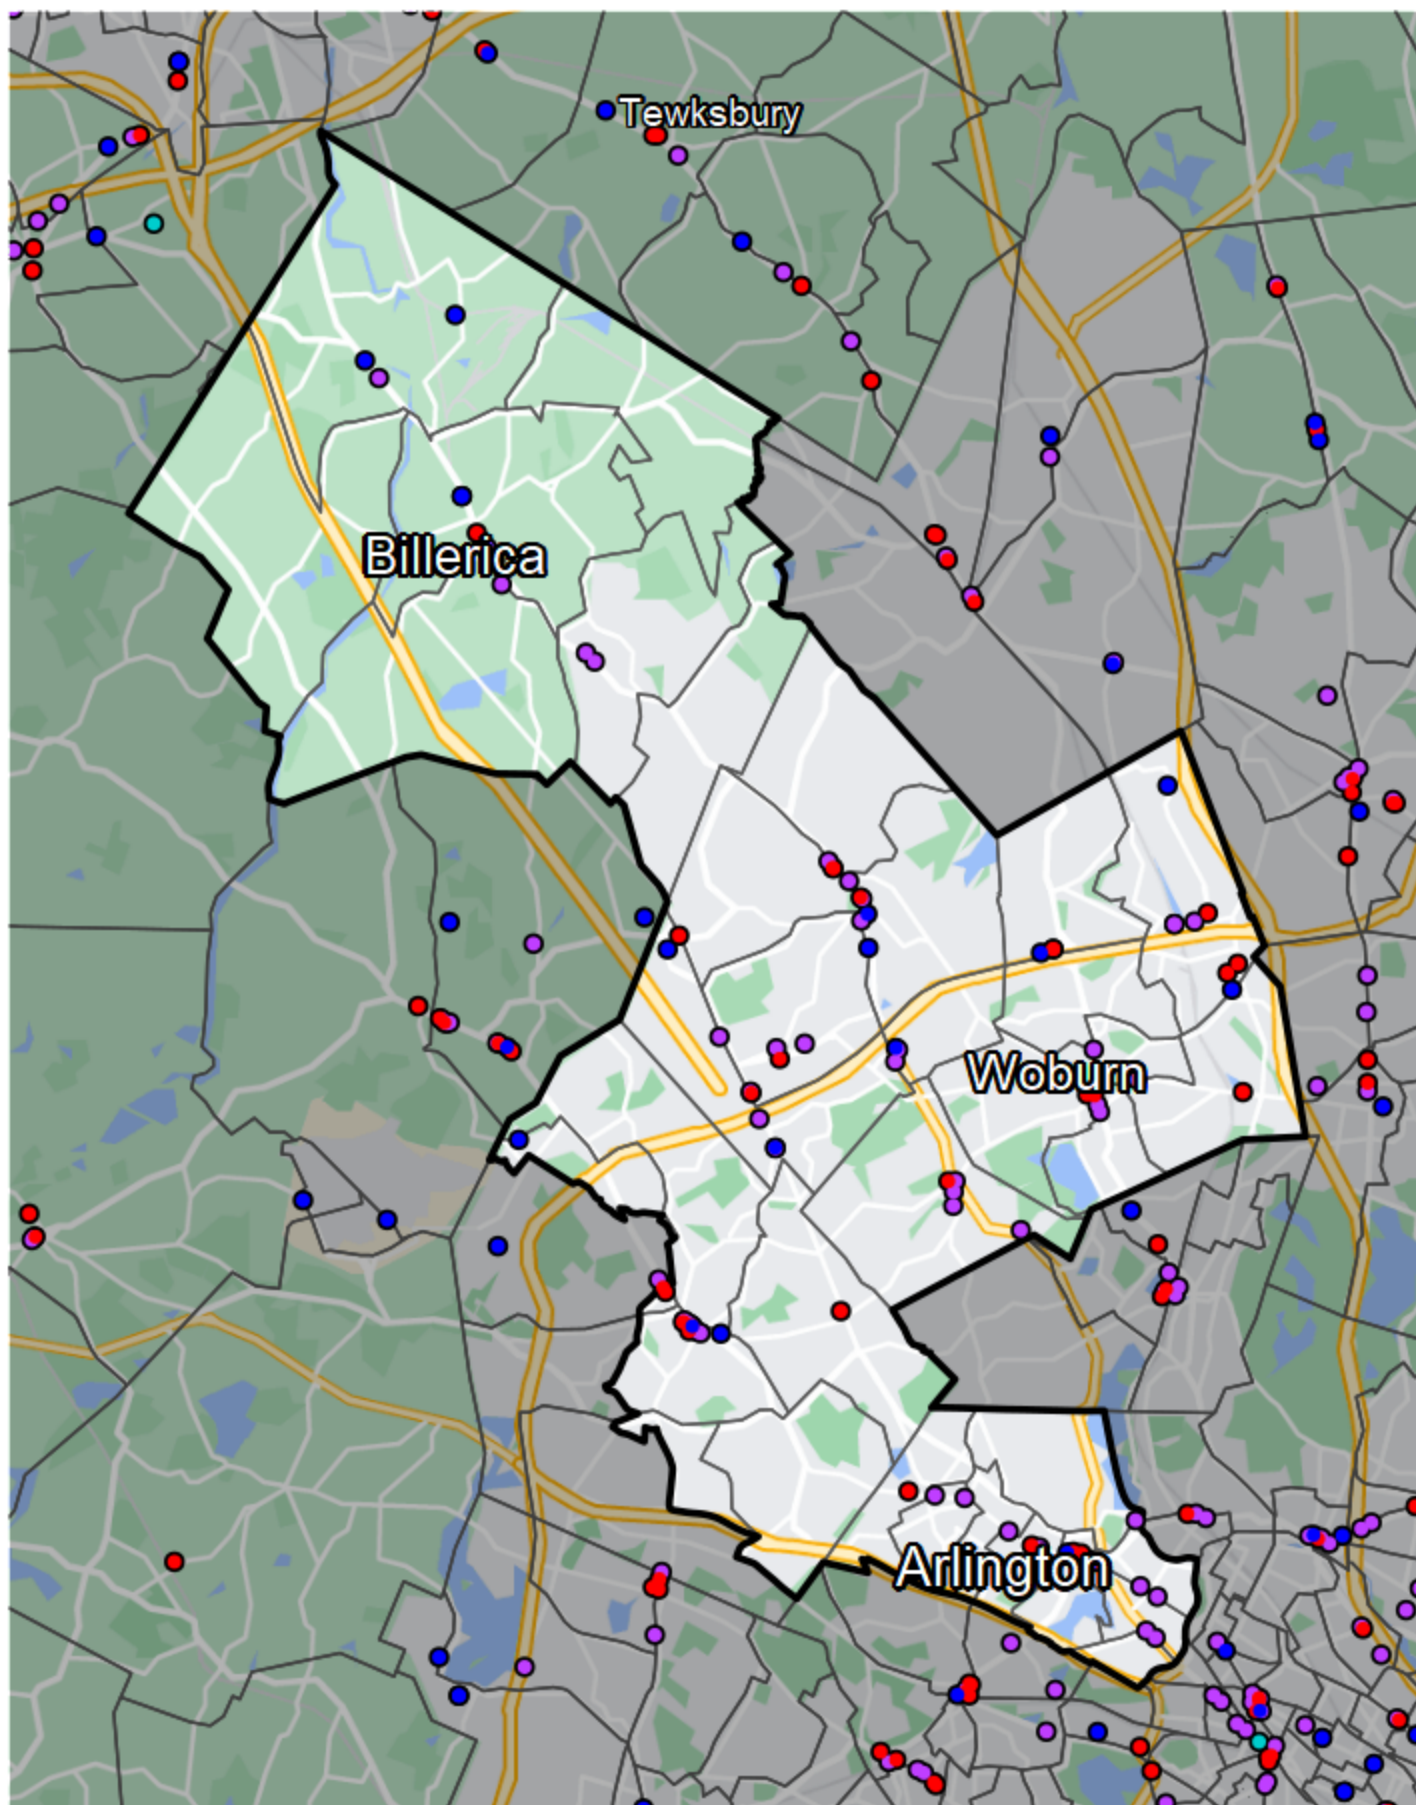

Massachusetts - Fourth Middlesex District

Banking Desert

No Branches within 10 Miles of Population Center

Financial Institutions

- Bank: 46
- Bank, Out-of-State: 30
- Credit Union: 16
- Credit Union, Out-of-State: 0