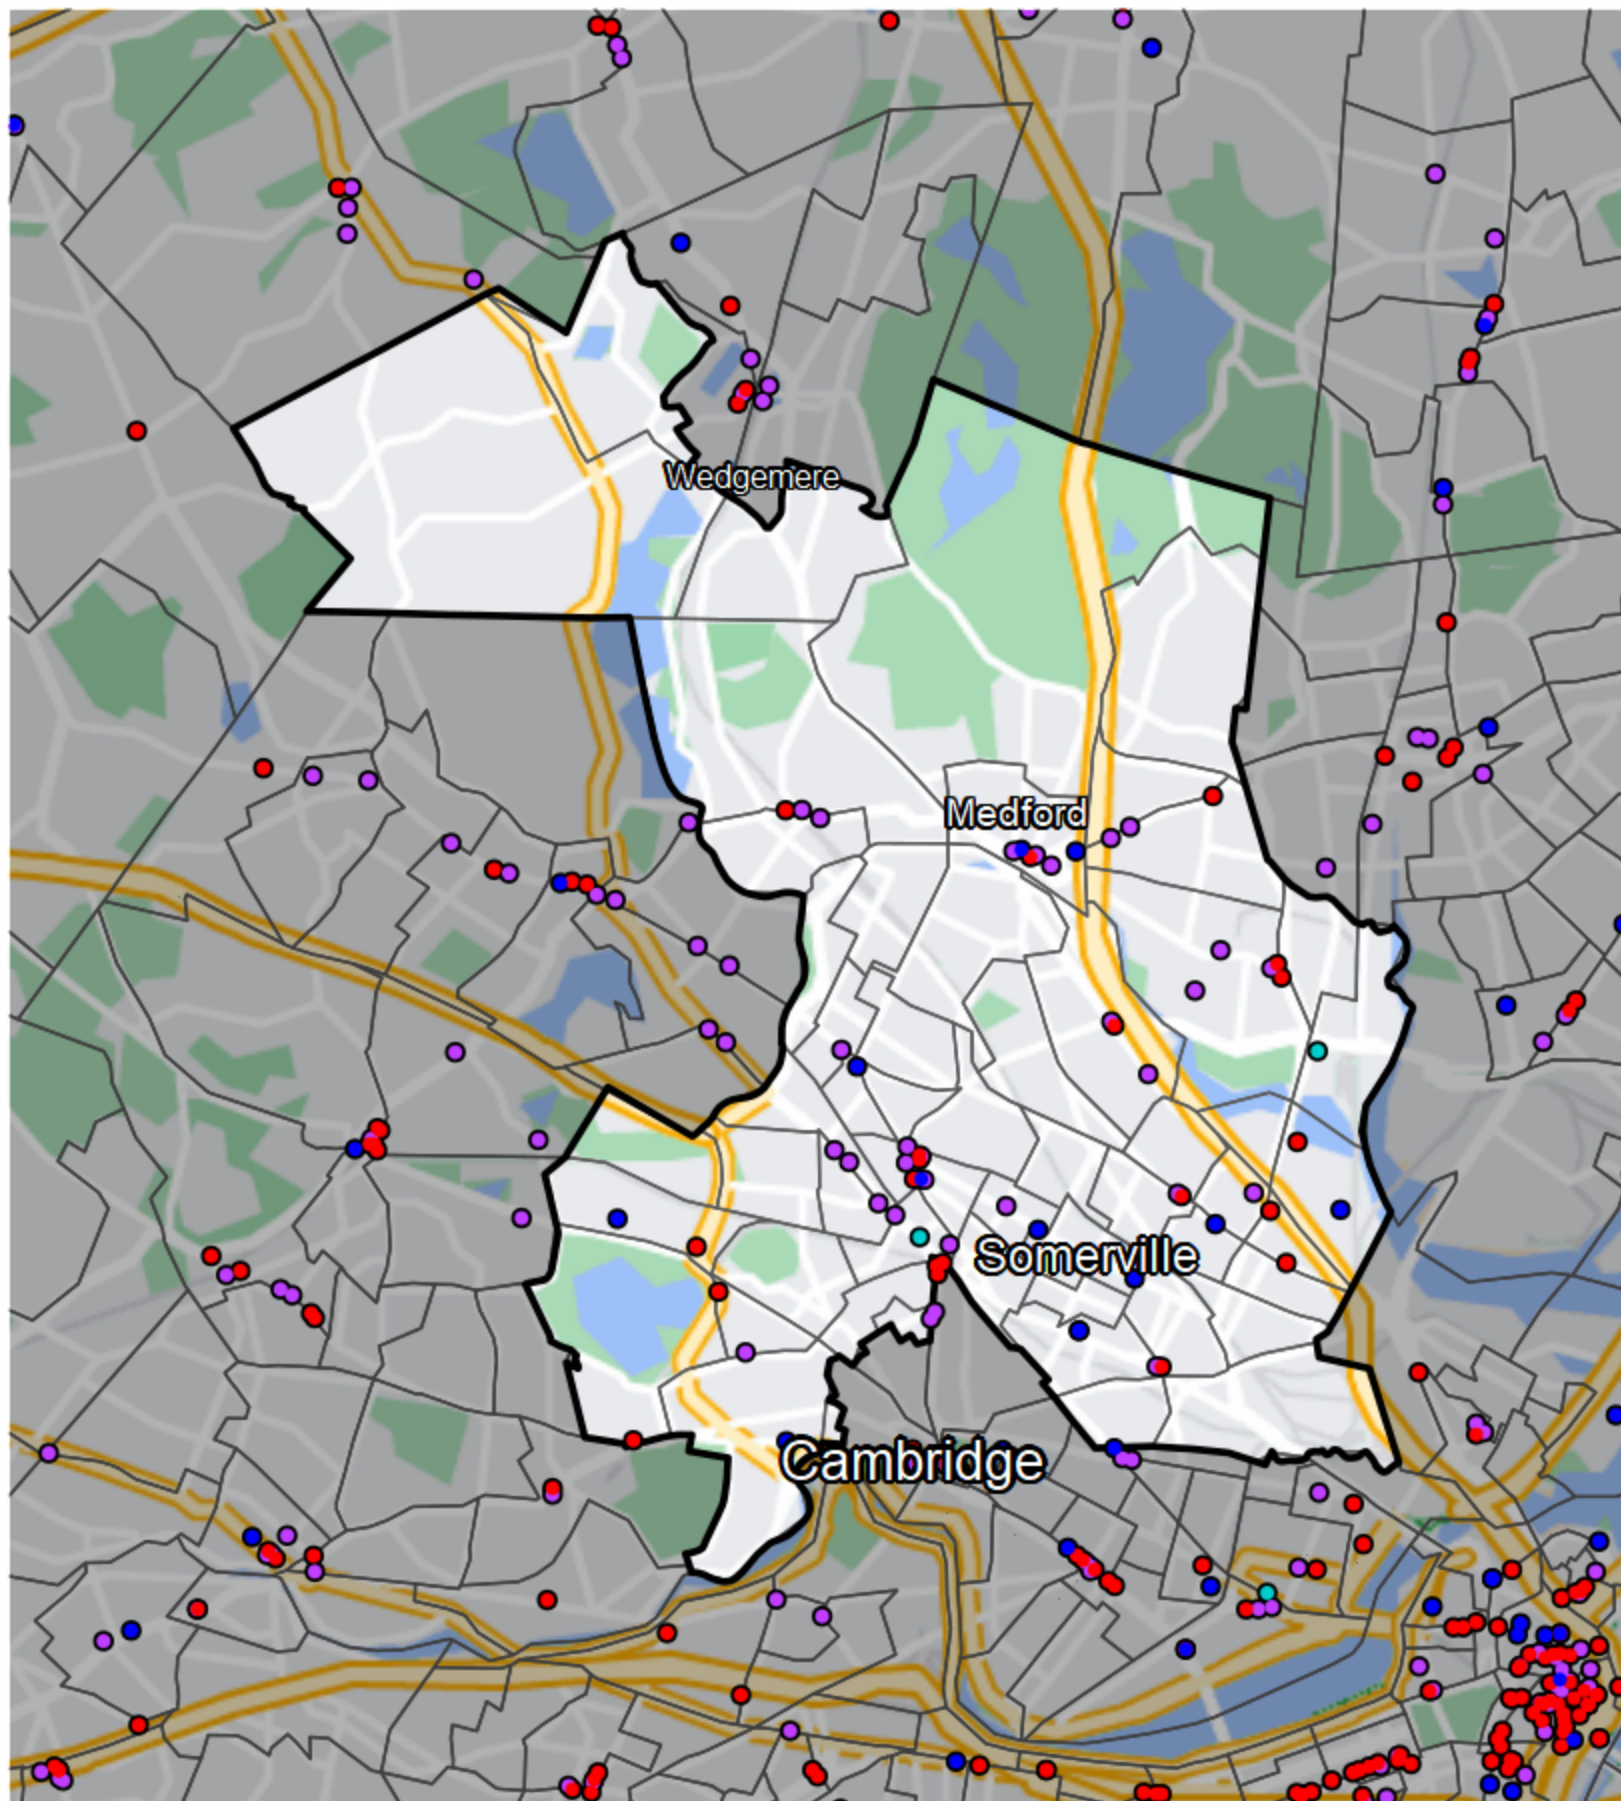

Massachusetts - Second Middlesex District

Banking Desert

■ No Branches within 10 Miles of Population Center

Financial Institutions

- Bank: 28
- Bank, Out-of-State: 18
- Credit Union: 12
- Credit Union, Out-of-State: 2