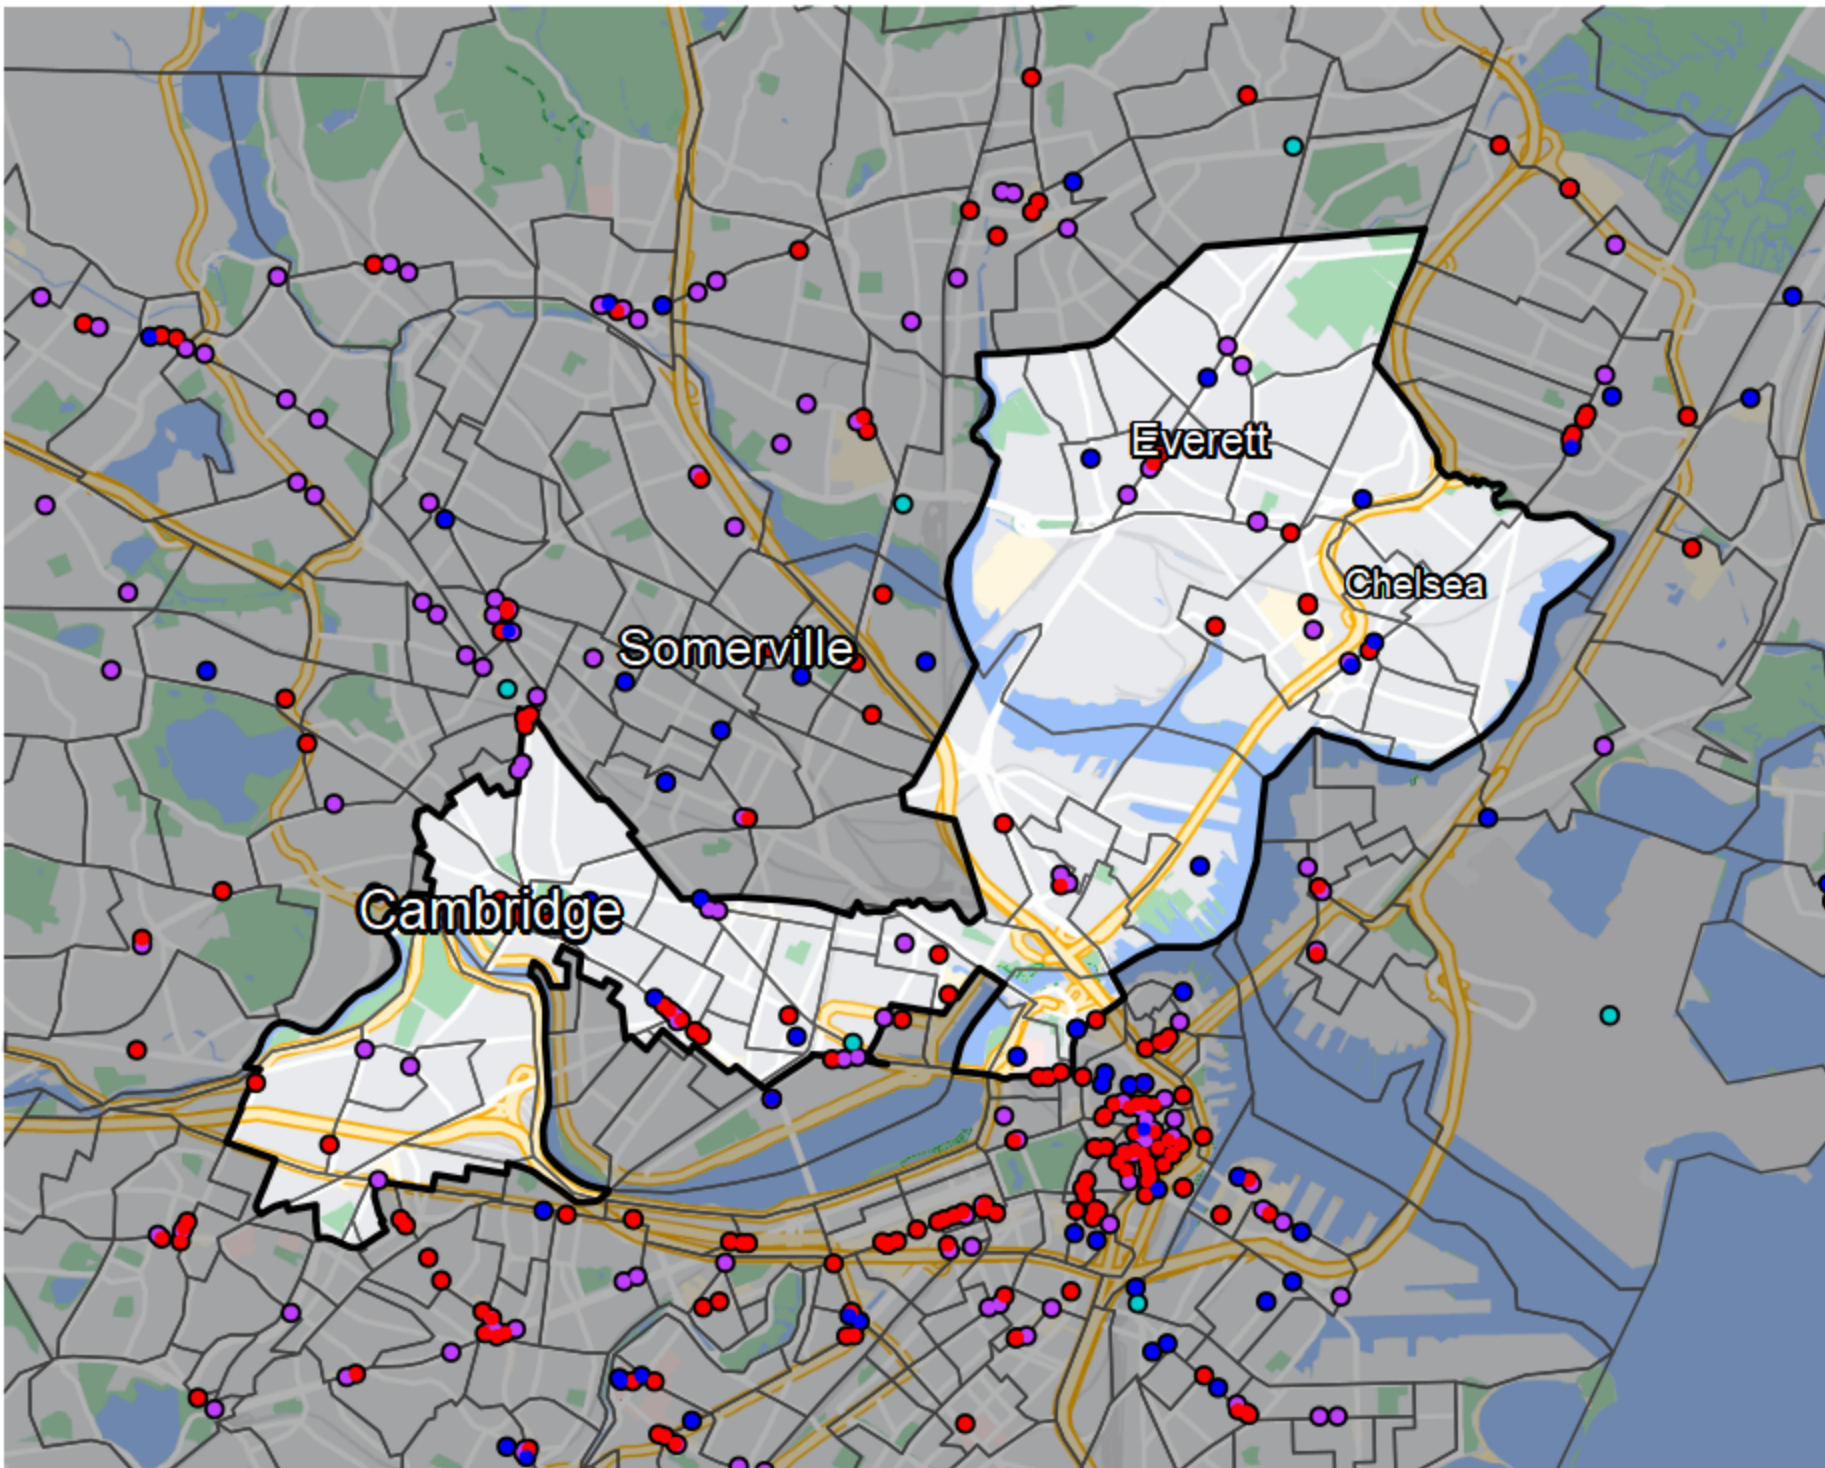

Massachusetts - Middlesex & Suffolk District

Banking Desert

No Branches within 10 Miles of Population Center

Financial Institutions

- Bank: 26
- Bank, Out-of-State: 28
- Credit Union: 15
- Credit Union, Out-of-State: 1