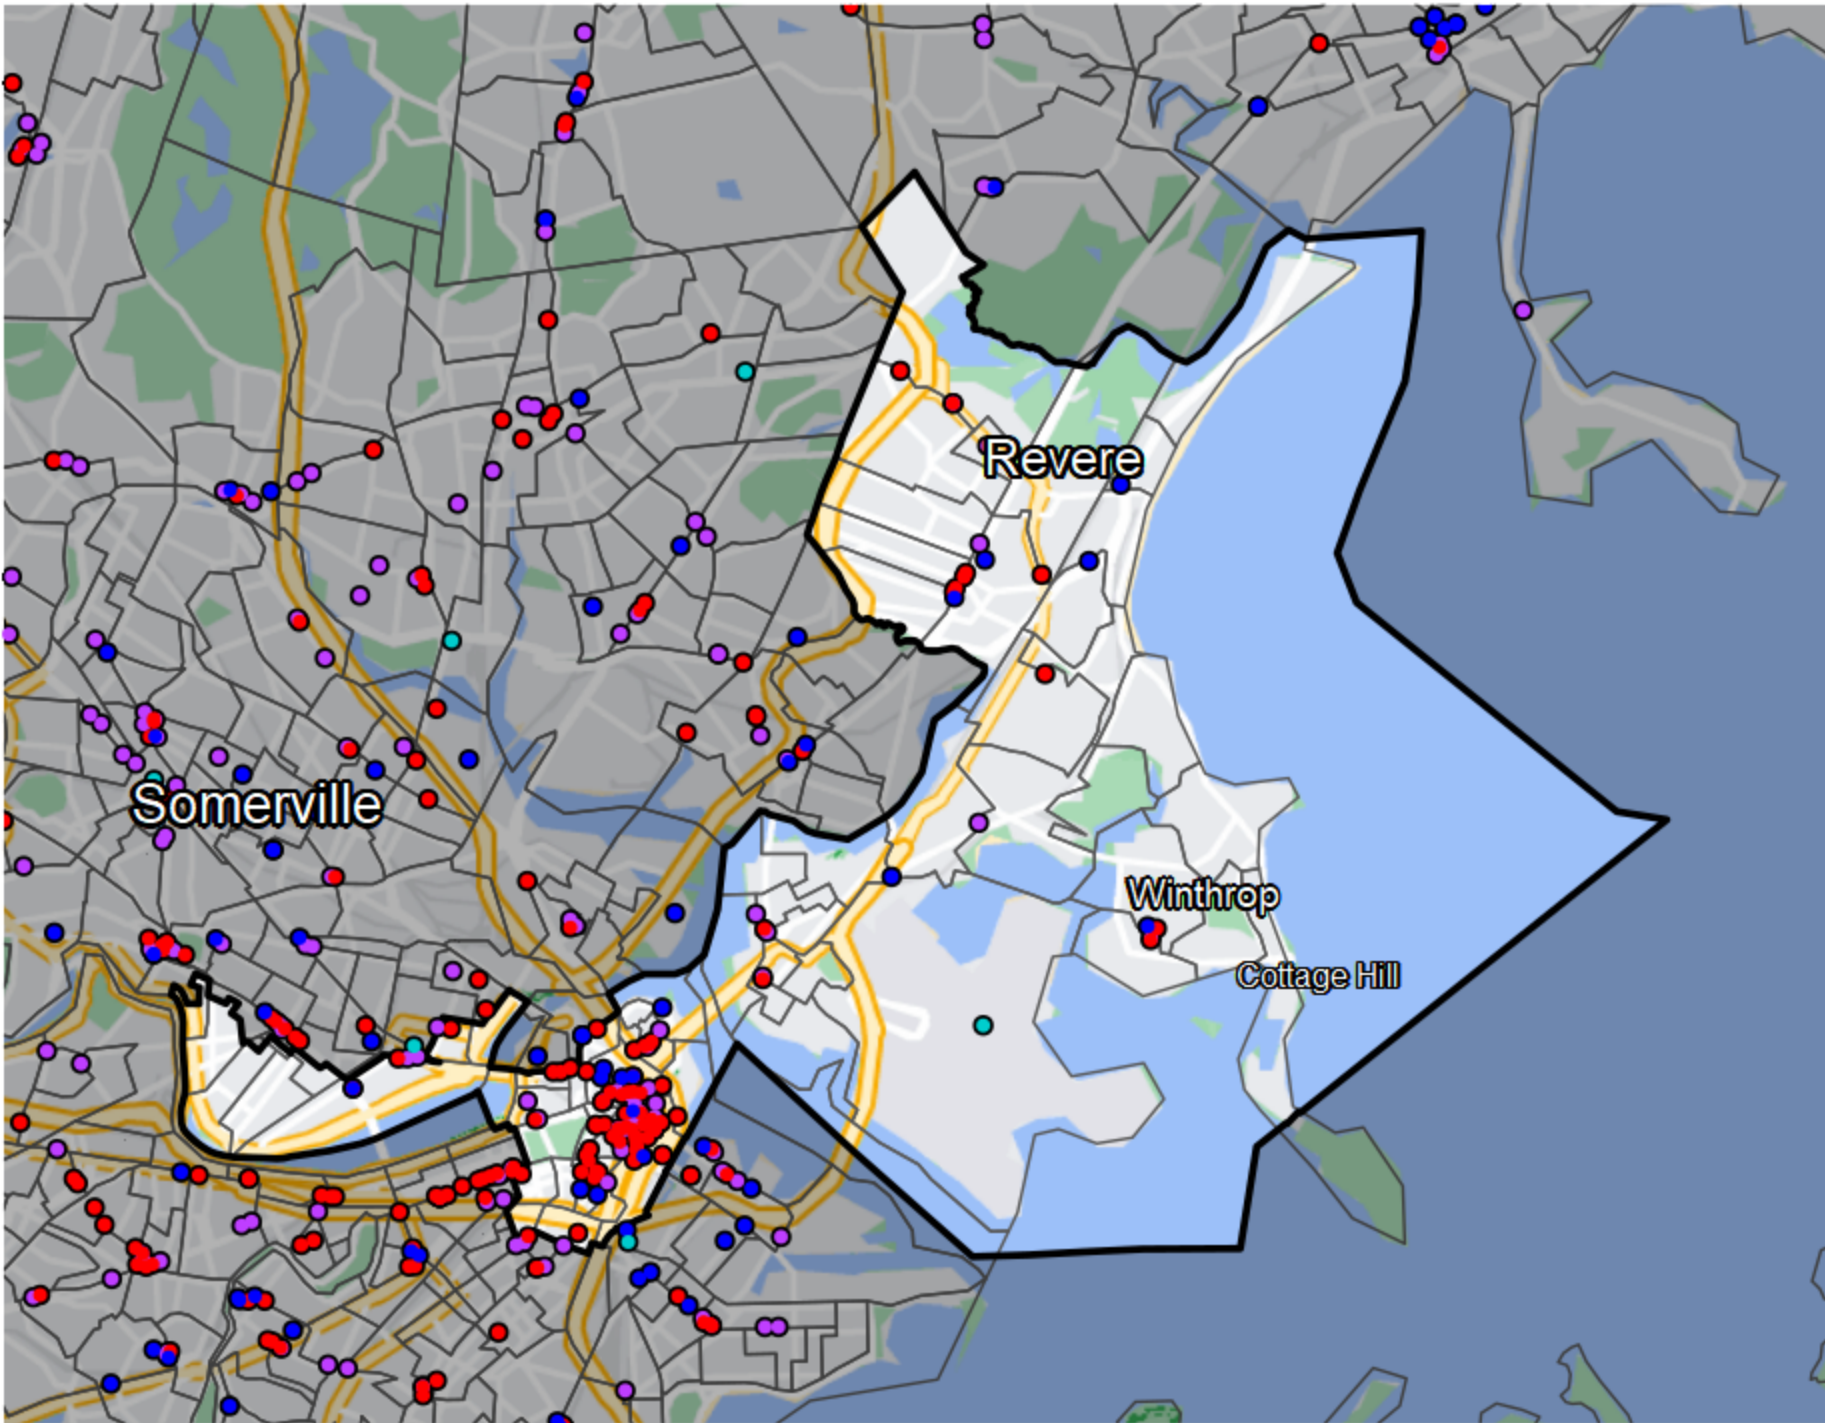

Massachusetts - First Suffolk & Middlesex District

Banking Desert

 No Branches within 10 Miles of Population Center

Financial Institutions

-  Bank: 30
-  Bank, Out-of-State: 73
-  Credit Union: 16
-  Credit Union, Out-of-State: 1