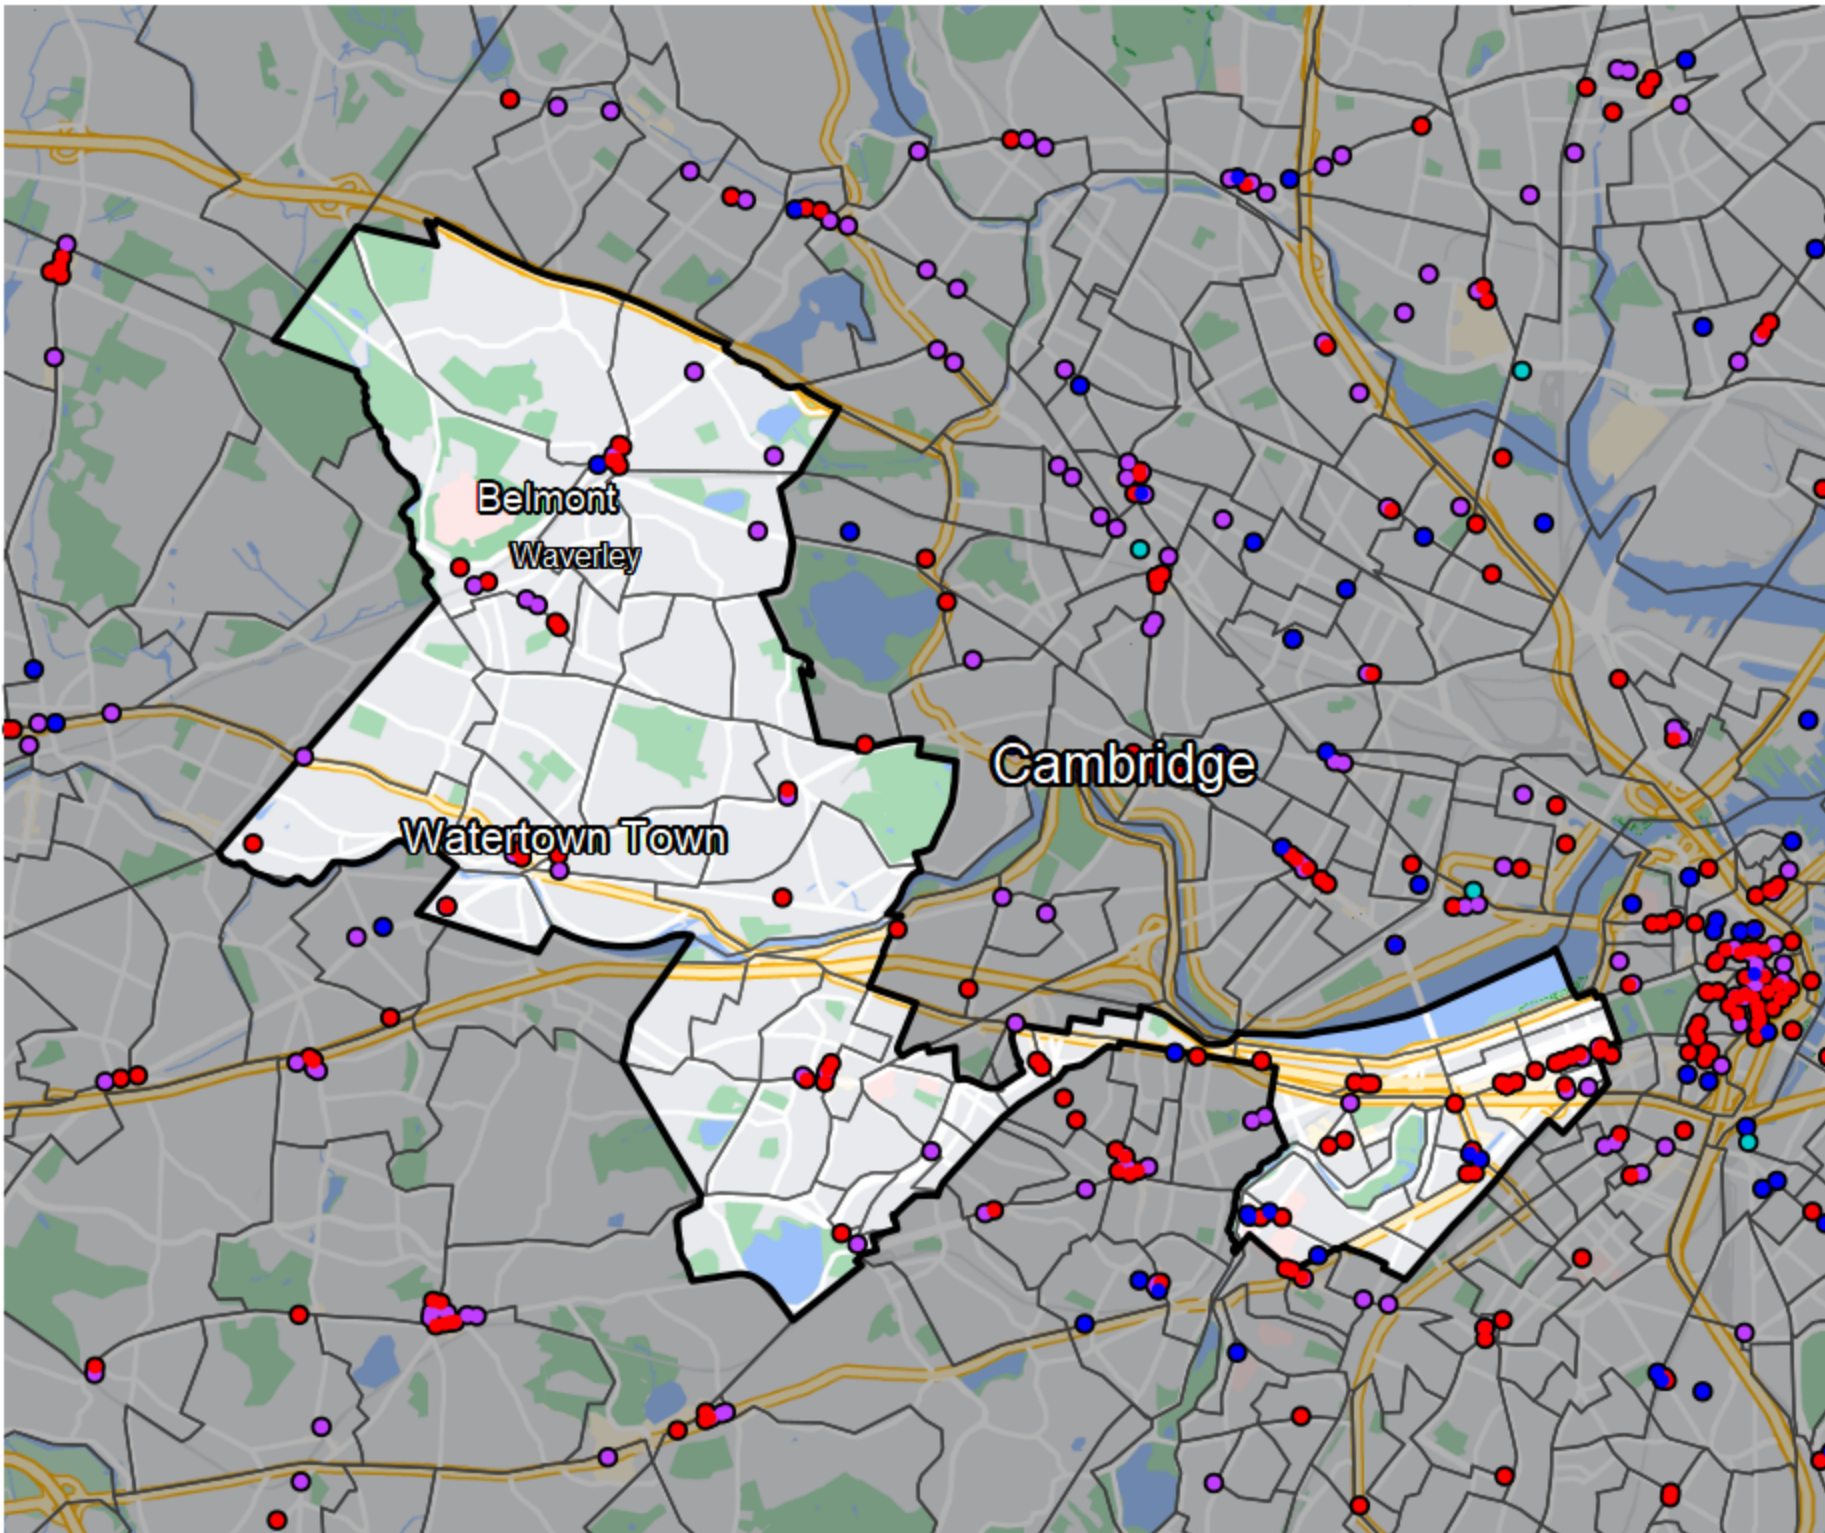

Massachusetts - Second Suffolk & Middlesex District

Banking Desert

No Branches within 10 Miles of Population Center

Financial Institutions

- Bank: 24
- Bank, Out-of-State: 49
- Credit Union: 8
- Credit Union, Out-of-State: 0