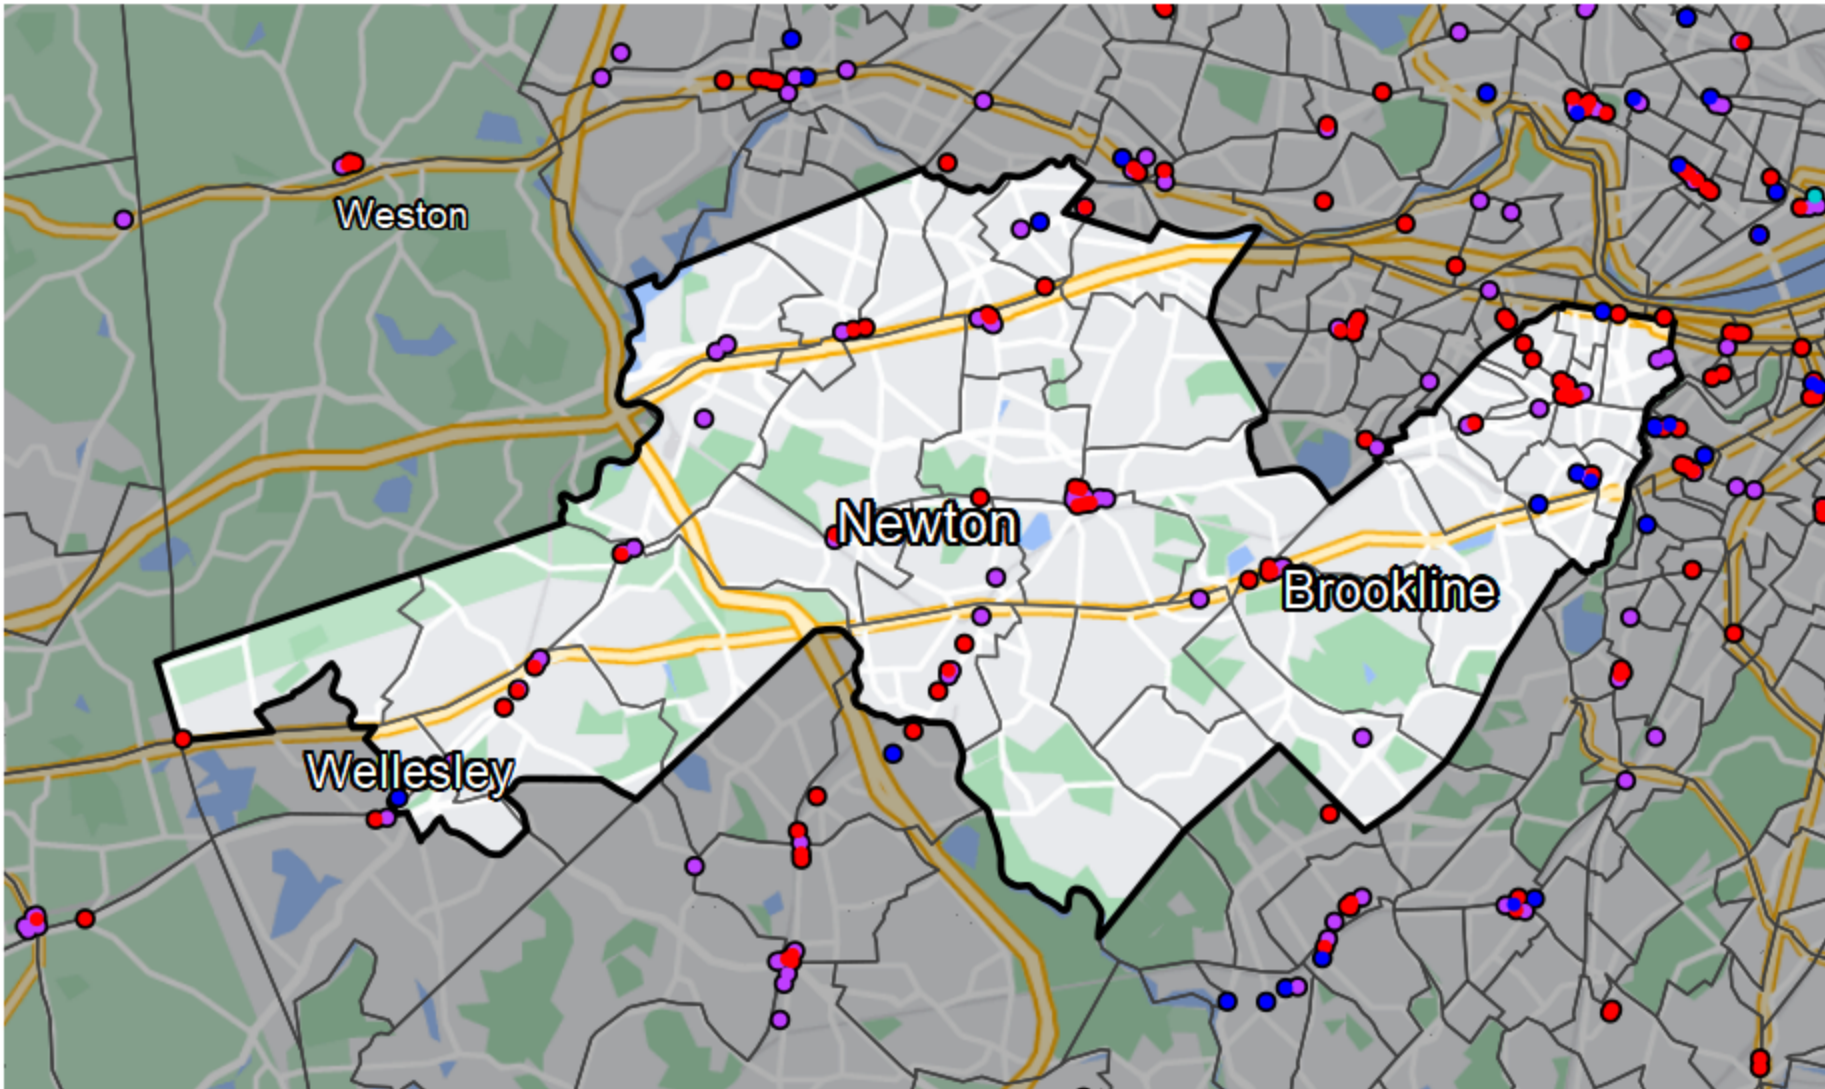

Massachusetts - First Middlesex & Norfolk District

Financial Institutions

- Bank: 43
- Bank, Out-of-State: 40
- Credit Union: 6
- Credit Union, Out-of-State: 0

Banking Desert

- No Branches within 10 Miles of Population Center