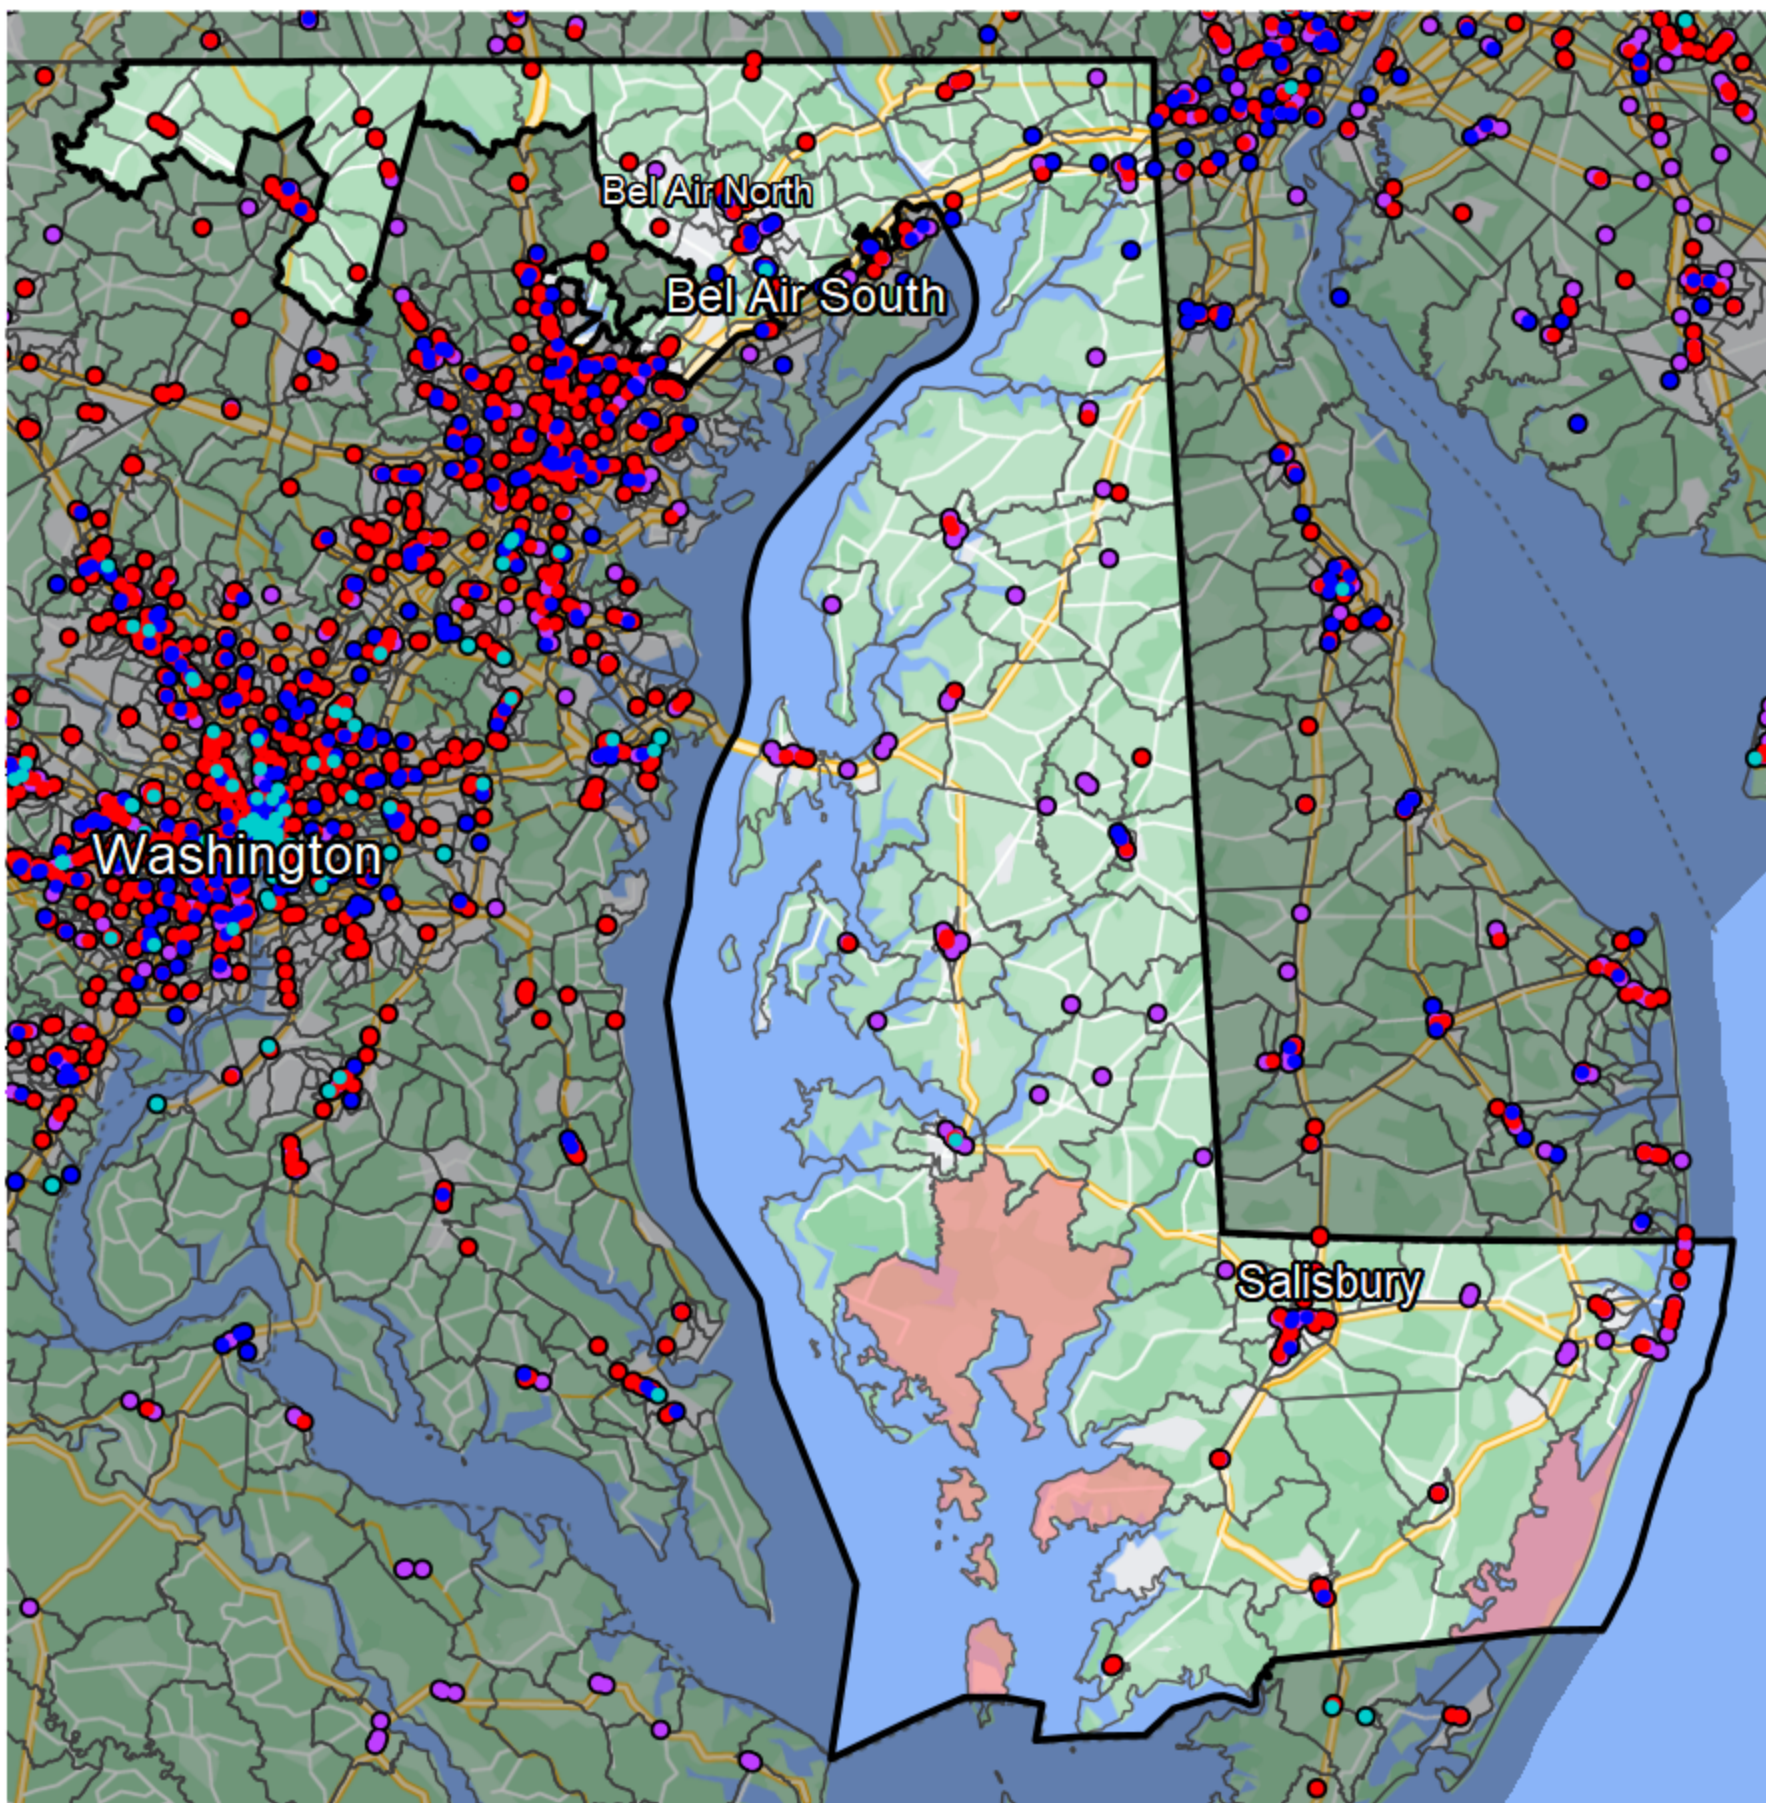

# Maryland - Congressional District 1

## Banking Desert

No Branches within 10 Miles of Population Center