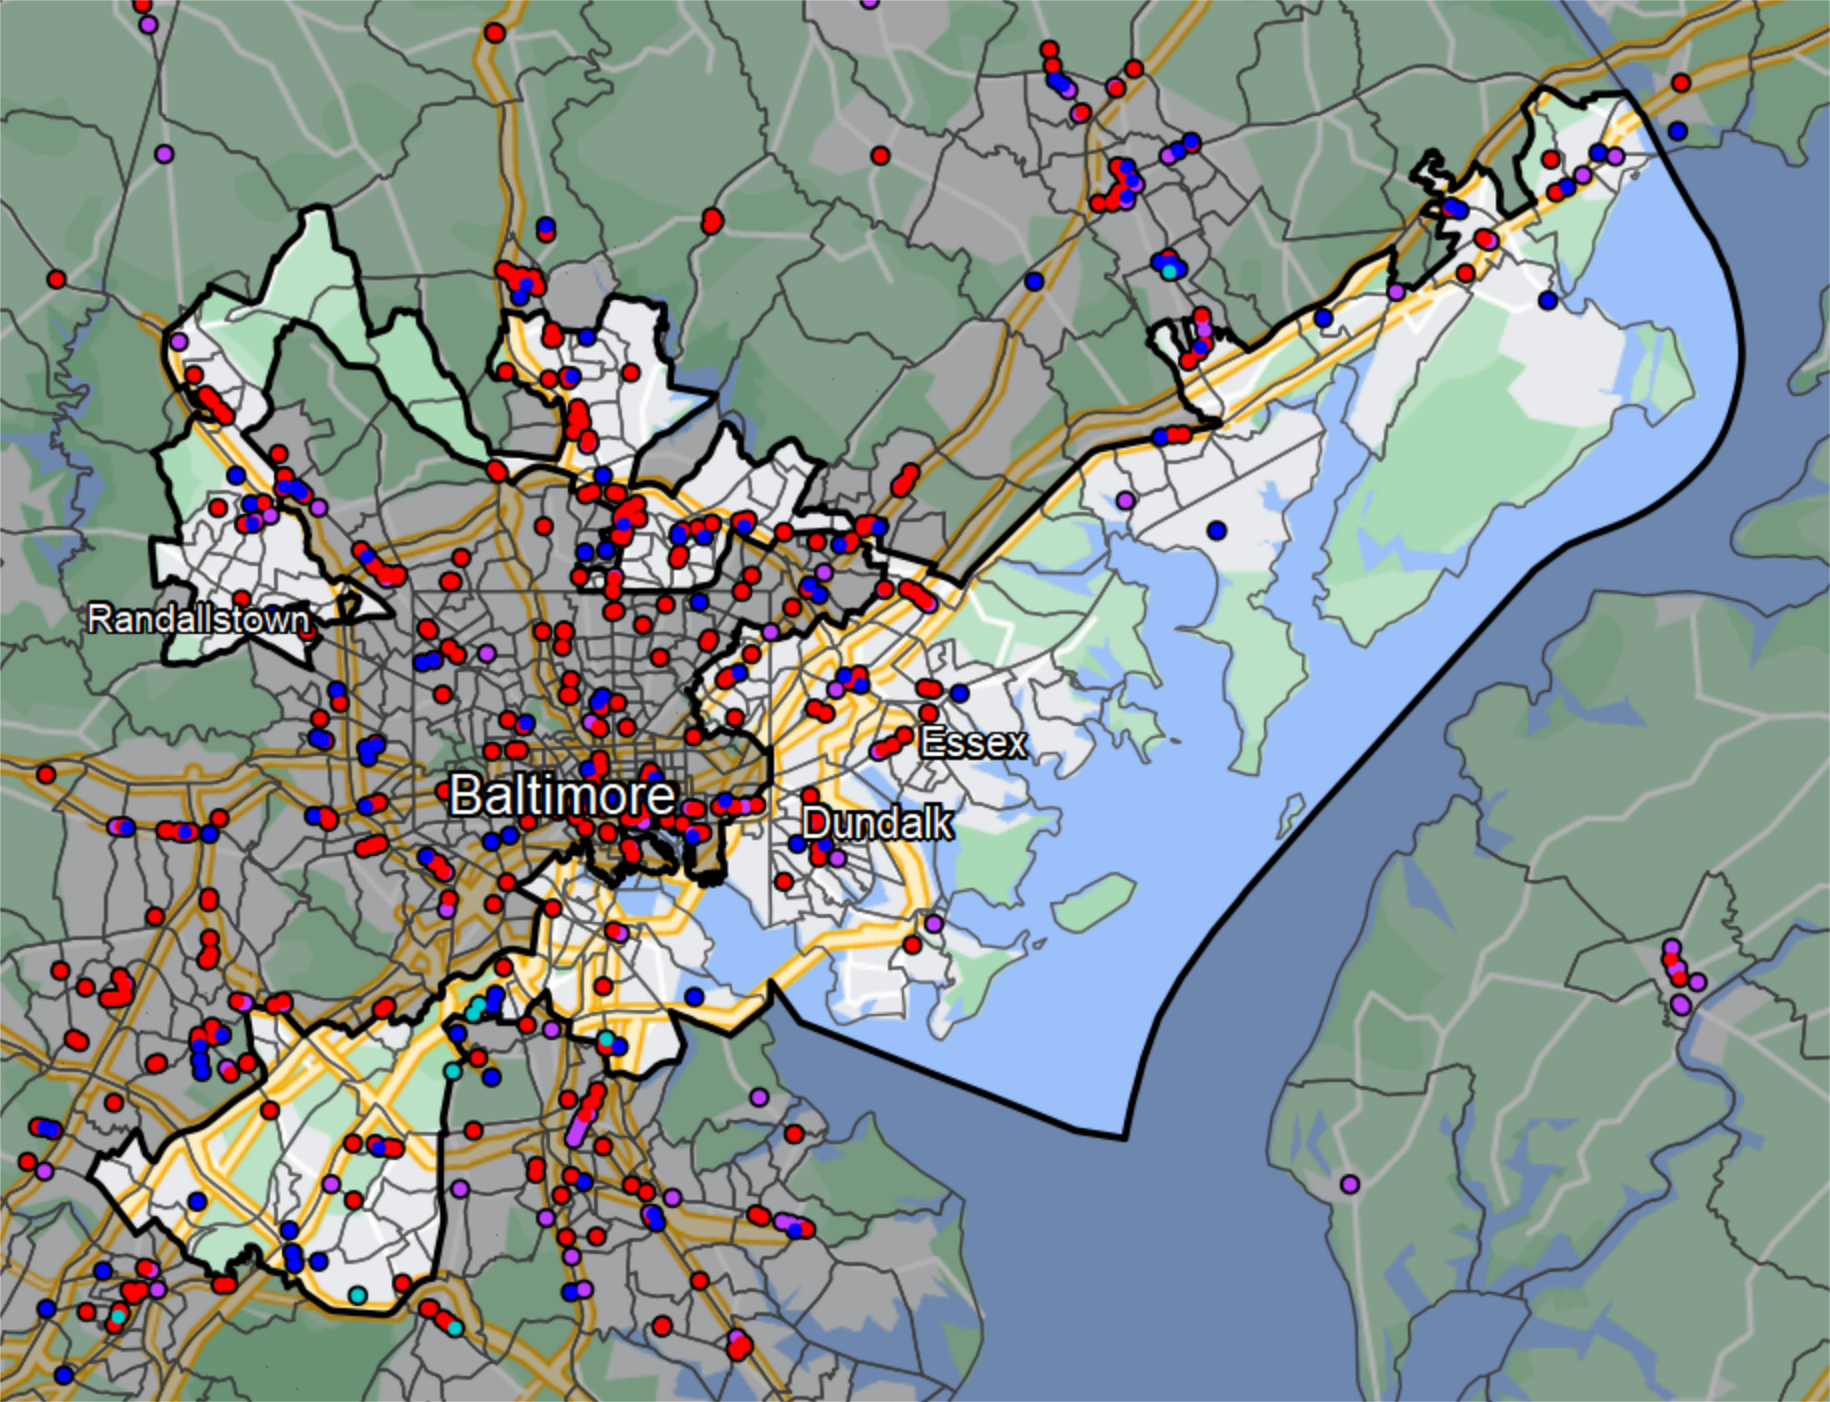

Maryland - Congressional District 2

Banking Desert
No Branches within 10 Miles of Population Center

Financial Institutions

- Bank: 27
- Bank, Out-of-State: 127
- Credit Union: 39
- Credit Union, Out-of-State: 4

Sources: NCUA, FDIC, UW-Madison Population Lab, CDFI, US Census, Google Maps, CUNA