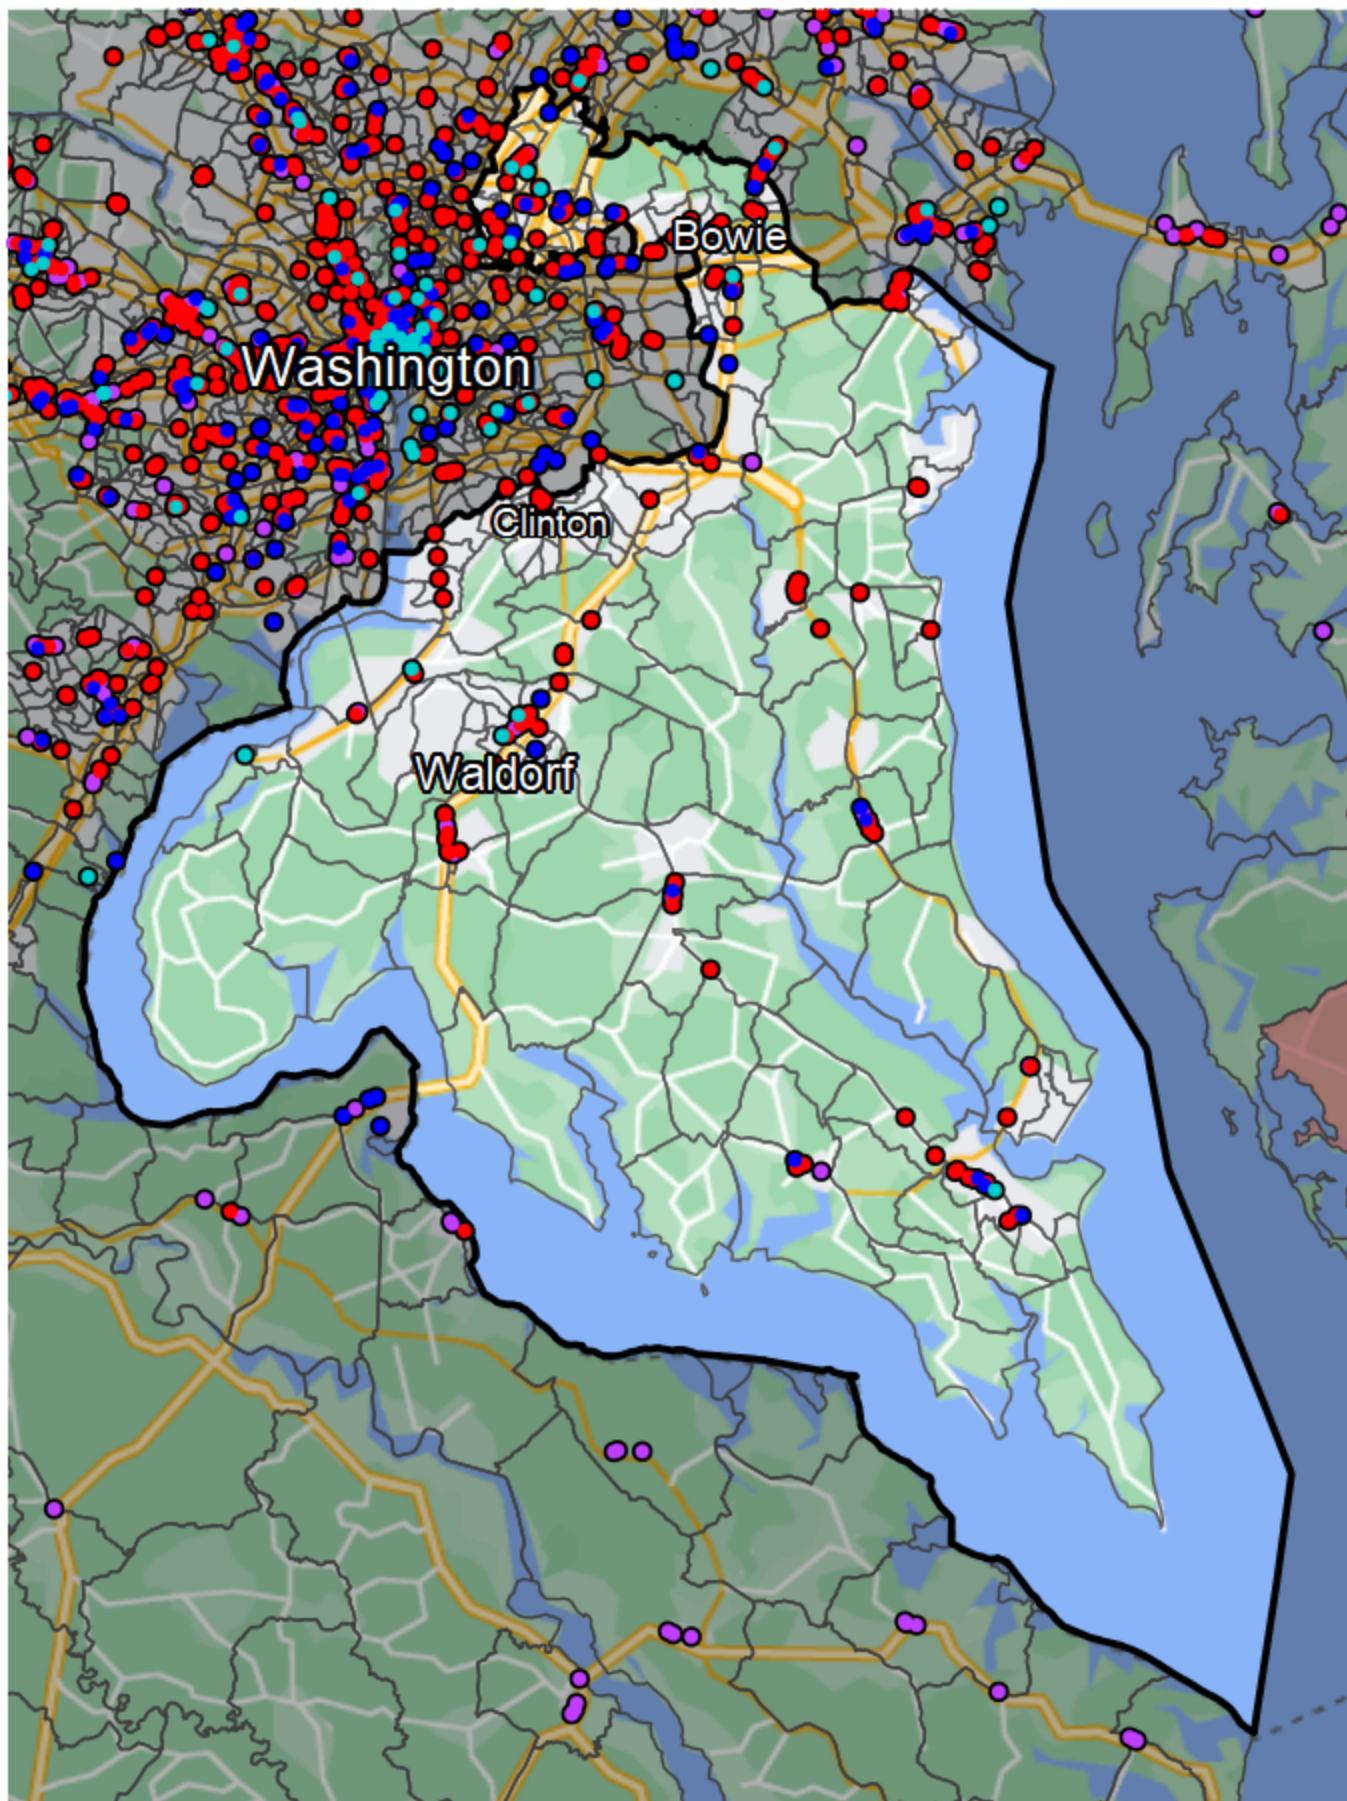

Maryland - Congressional District 5

Banking Desert

No Branches within 10 Miles of Population Center

Financial Institutions

- Bank: 17
- Bank, Out-of-State: 130
- Credit Union: 23
- Credit Union, Out-of-State: 10