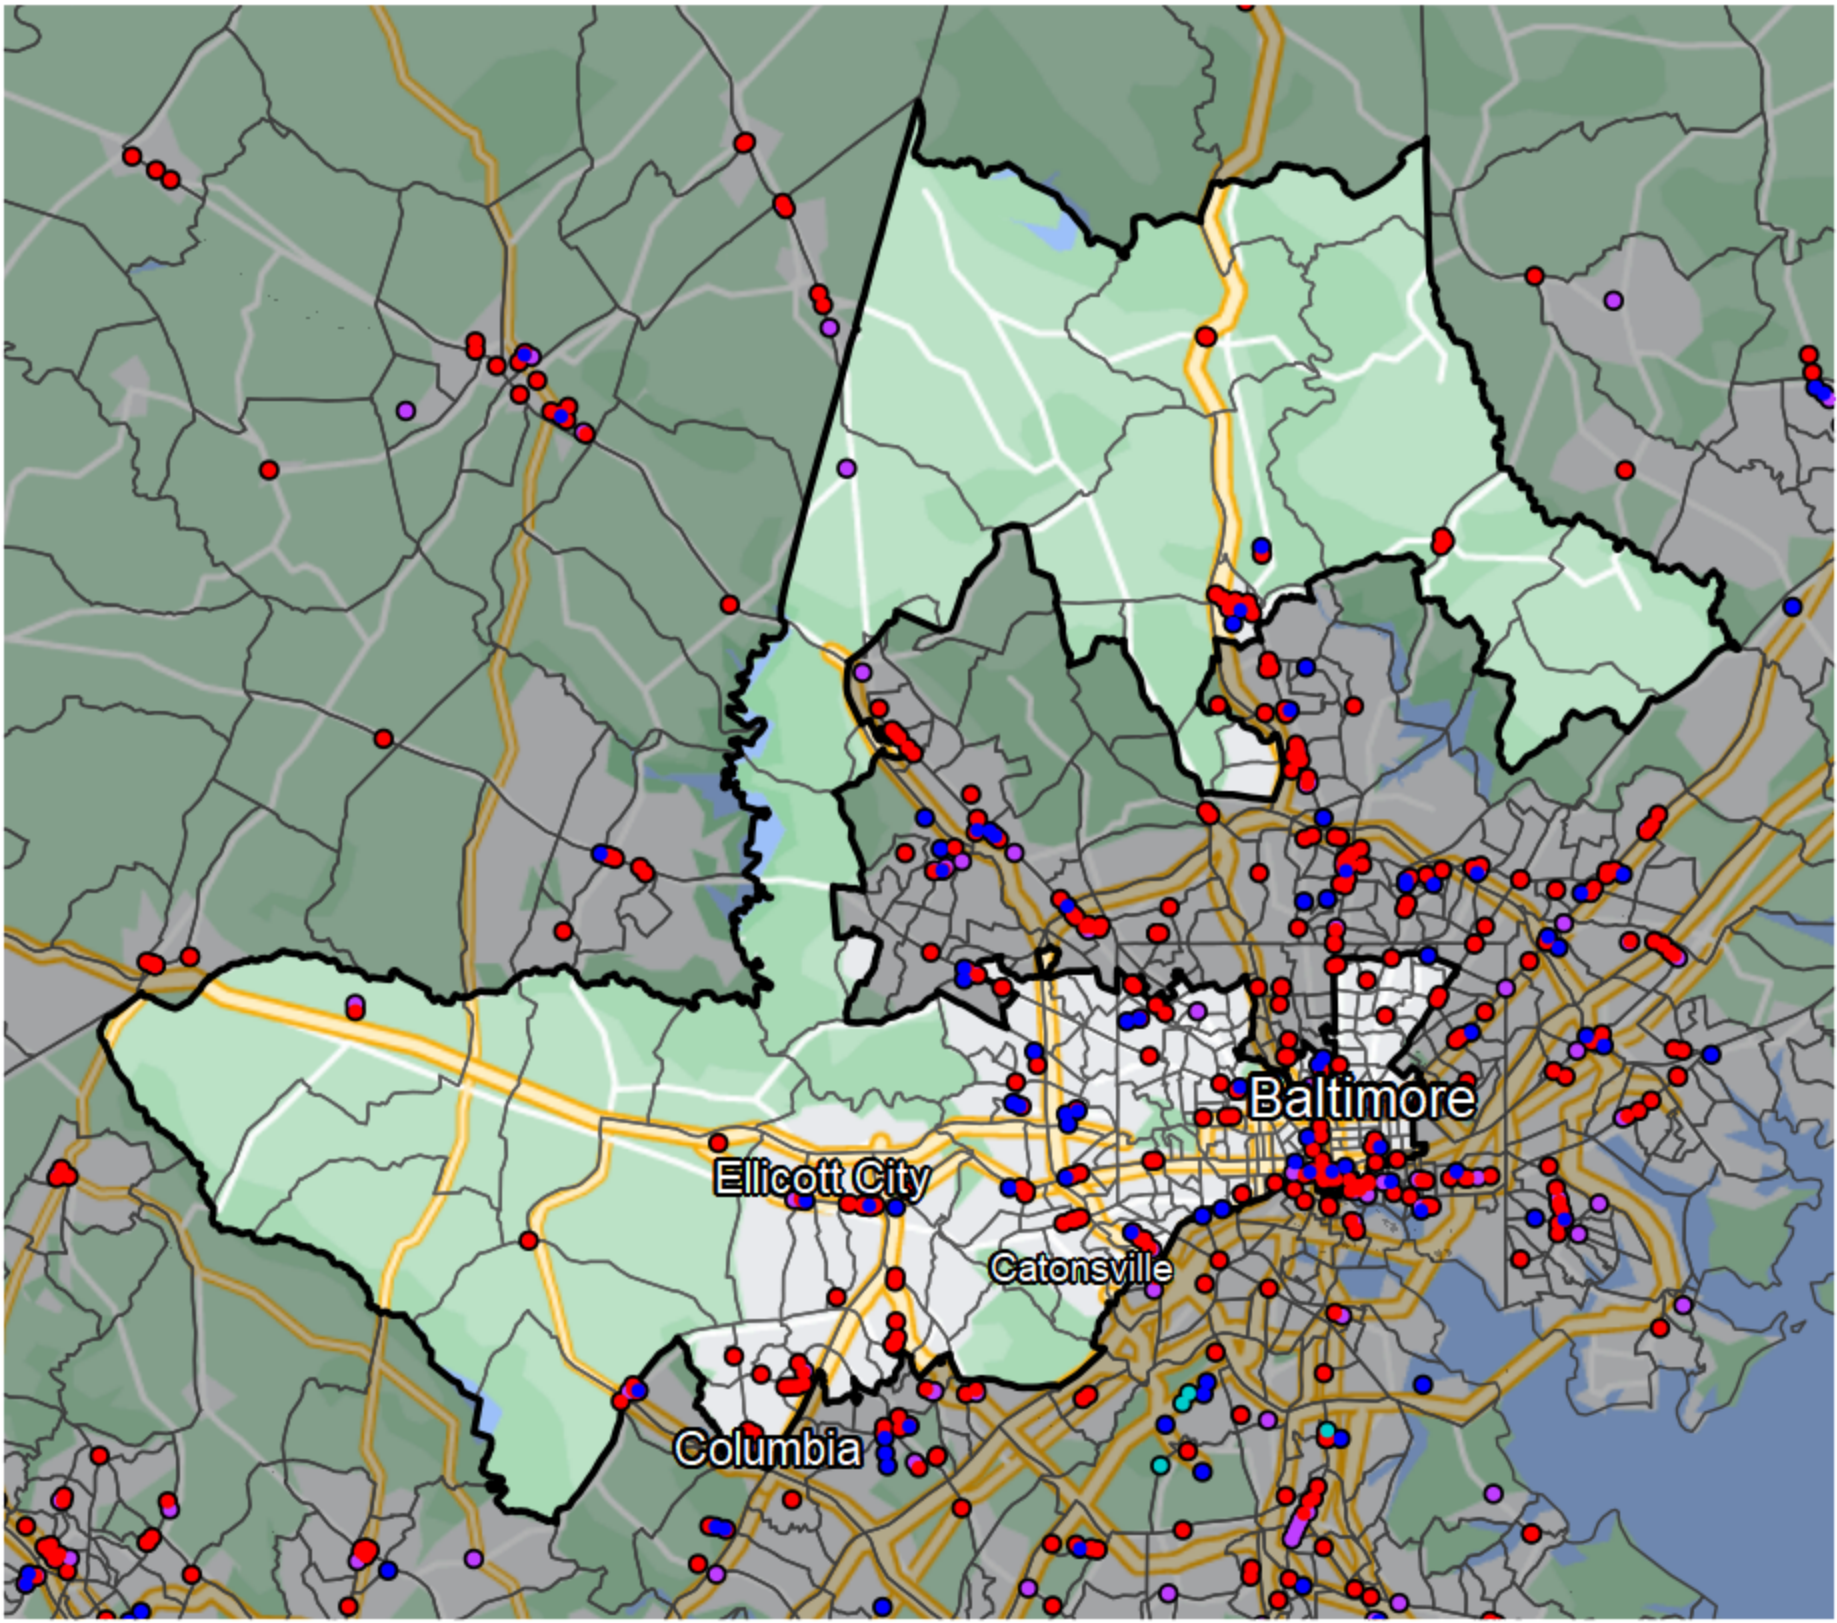

Maryland - Congressional District 7

- Banking Desert**
- No Branches within 10 Miles of Population Center
- Financial Institutions**
- Bank: 14
 - Bank, Out-of-State: 130
 - Credit Union: 27
 - Credit Union, Out-of-State: 0

Sources: NCUA, FDIC, UW-Madison Population Lab, CDFI, US Census, Google Maps, CUNA