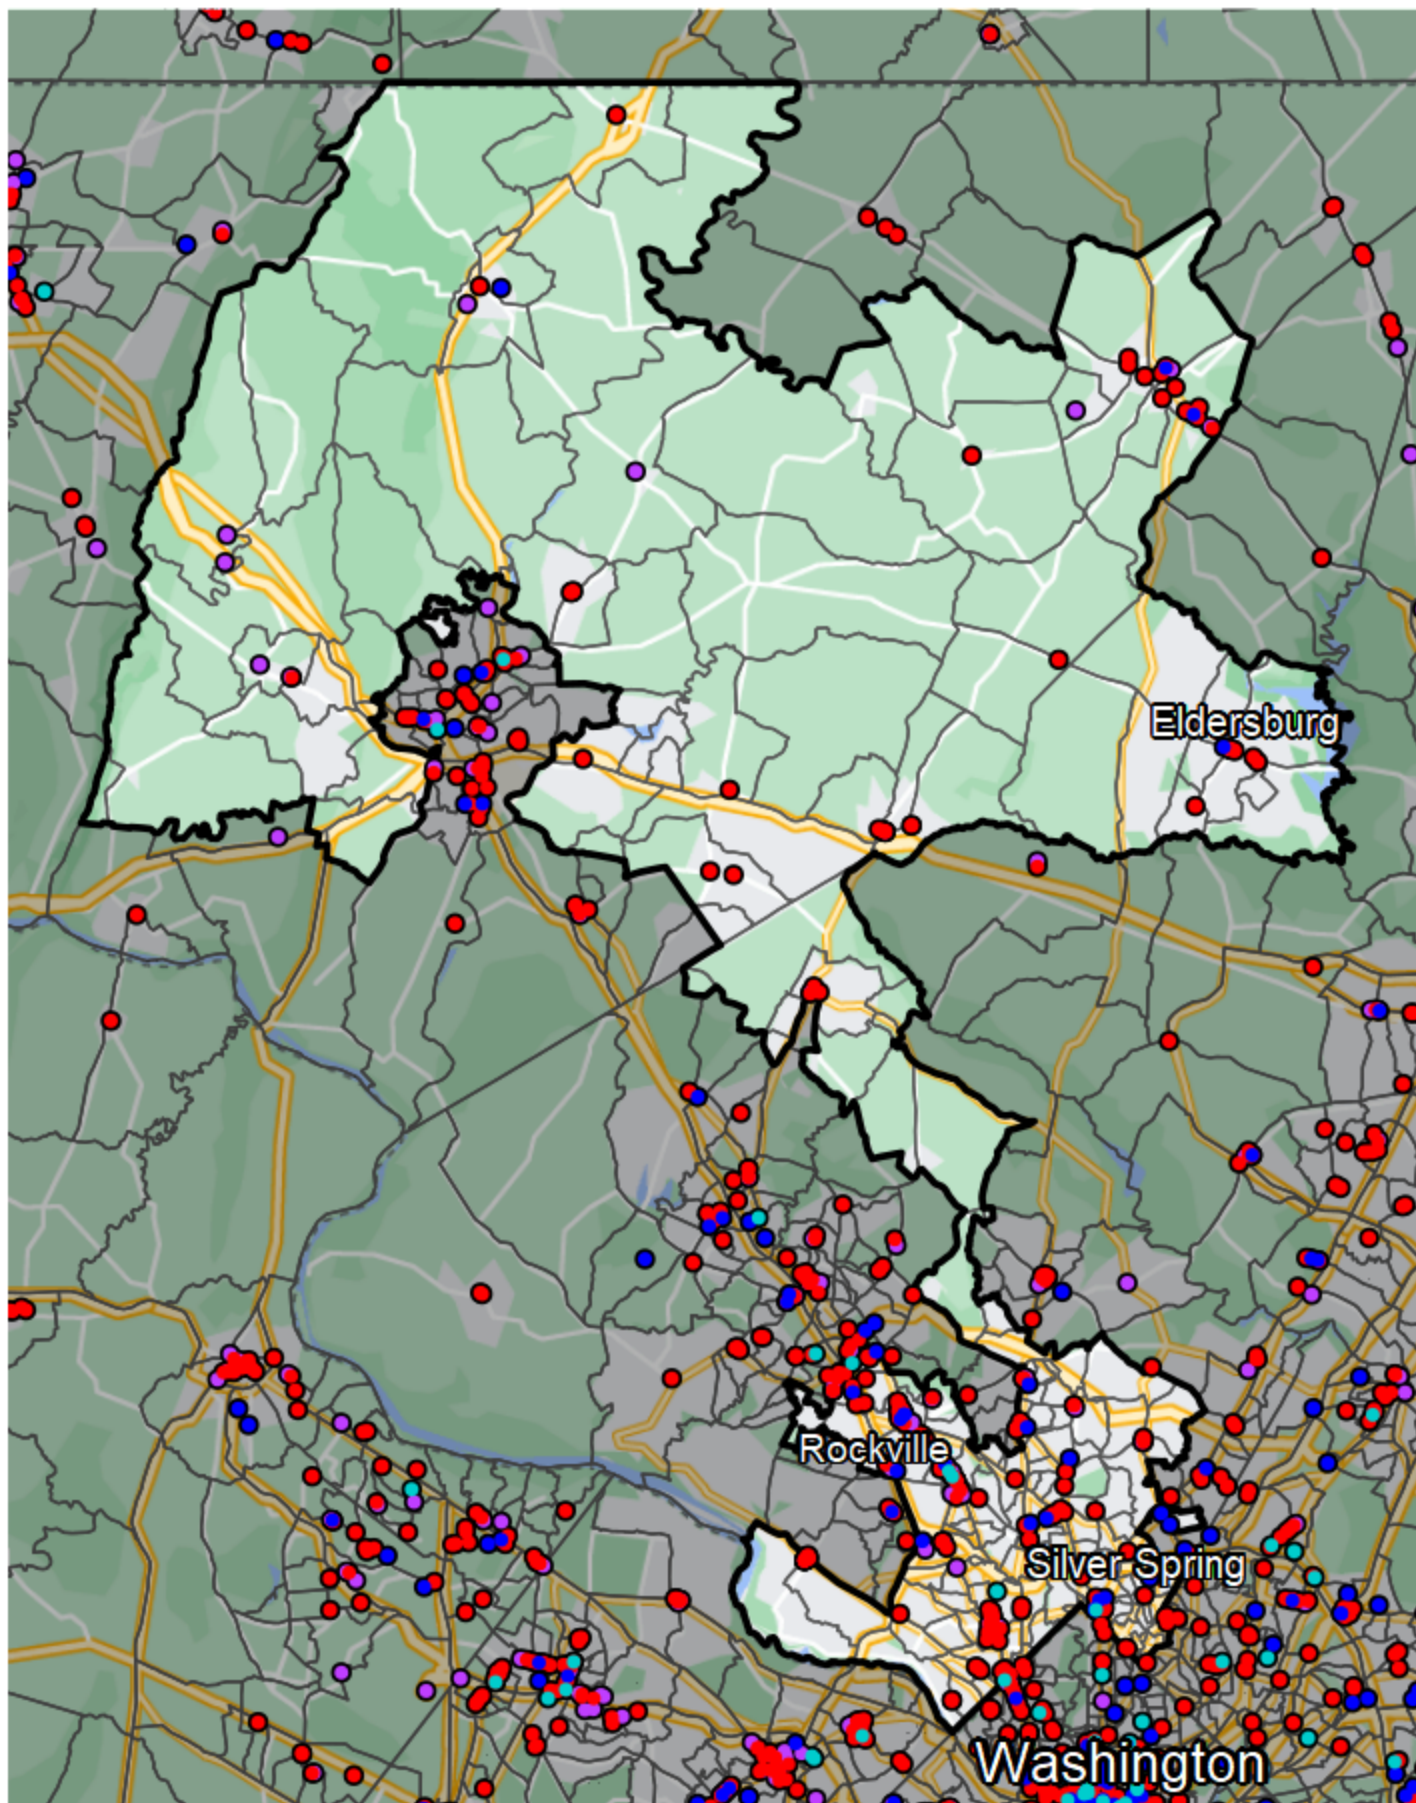

Maryland - Congressional District 8

Banking Desert

No Branches within 10 Miles of Population Center

Financial Institutions

- Bank: 42
- Bank, Out-of-State: 189
- Credit Union: 24
- Credit Union, Out-of-State: 6