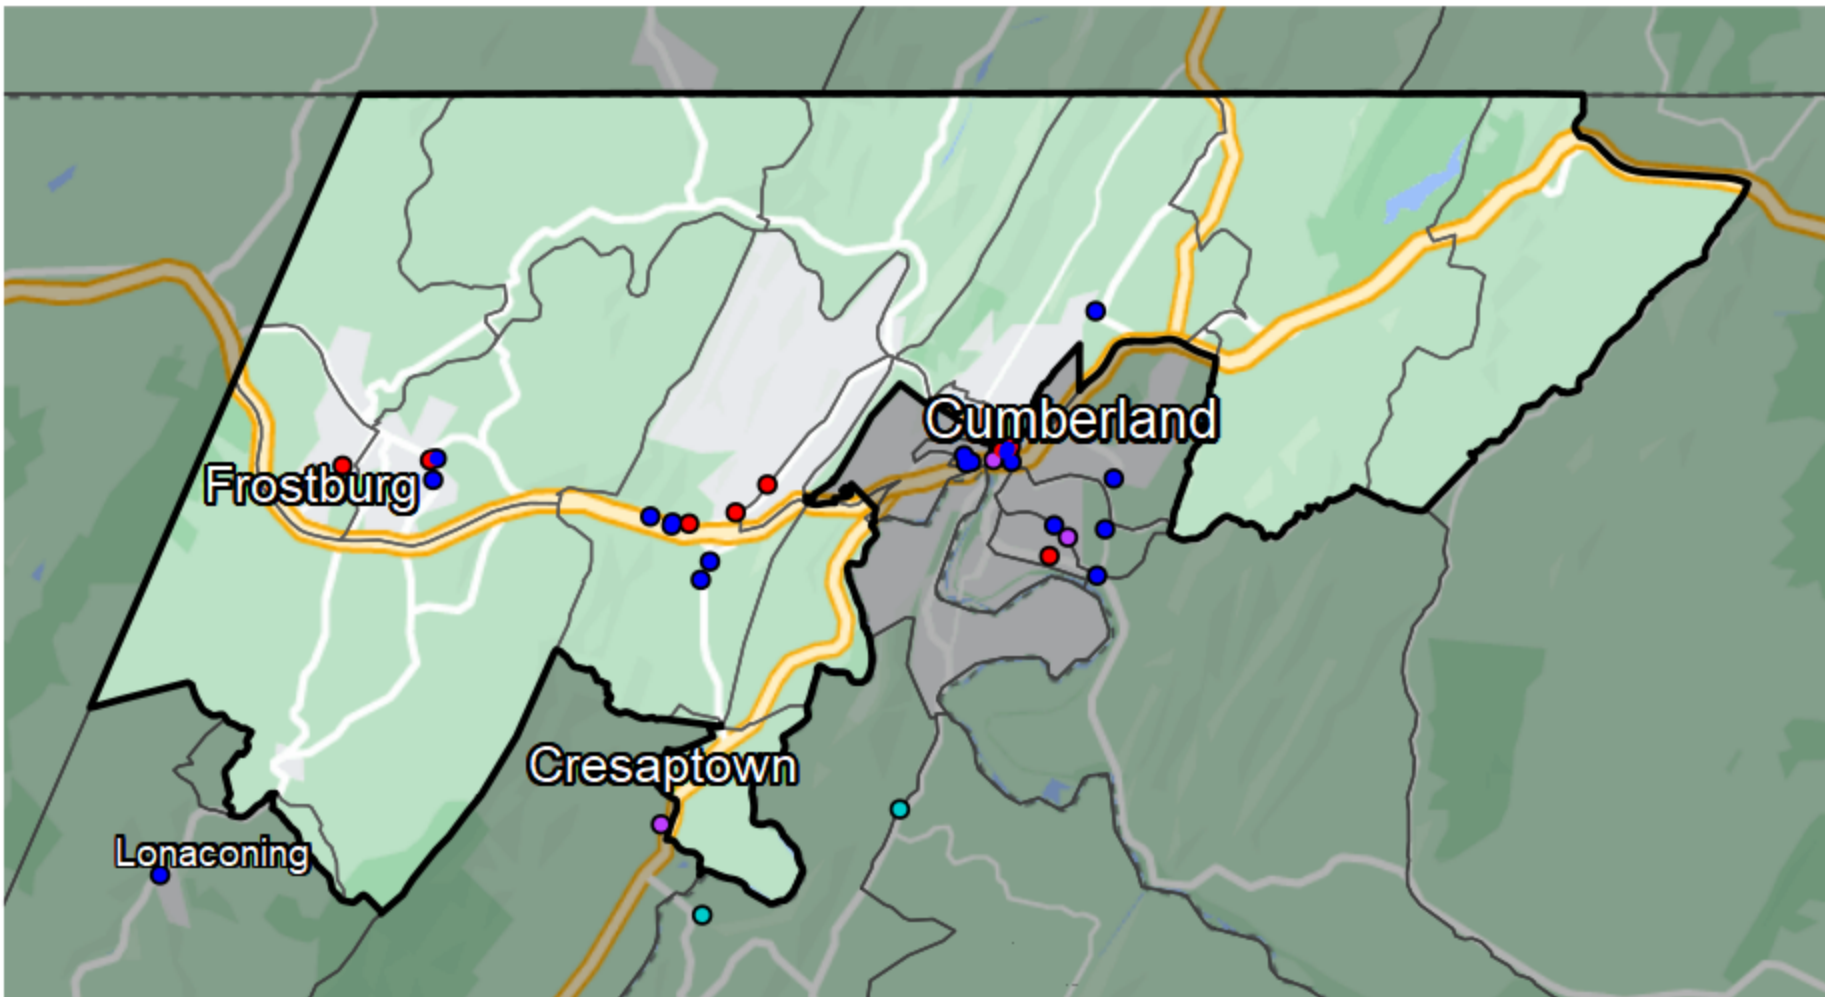

## Maryland - State Legislative Subdistrict 1B

**Banking Desert**  
No Branches within 10 Miles of Population Center

**Financial Institutions**

- Bank: 1
- Bank, Out-of-State: 11
- Credit Union: 13
- Credit Union, Out-of-State: 0

Sources: NCUA, FDIC, UW-Madison Population Lab, CDFI, US Census, Google Maps, CUNA