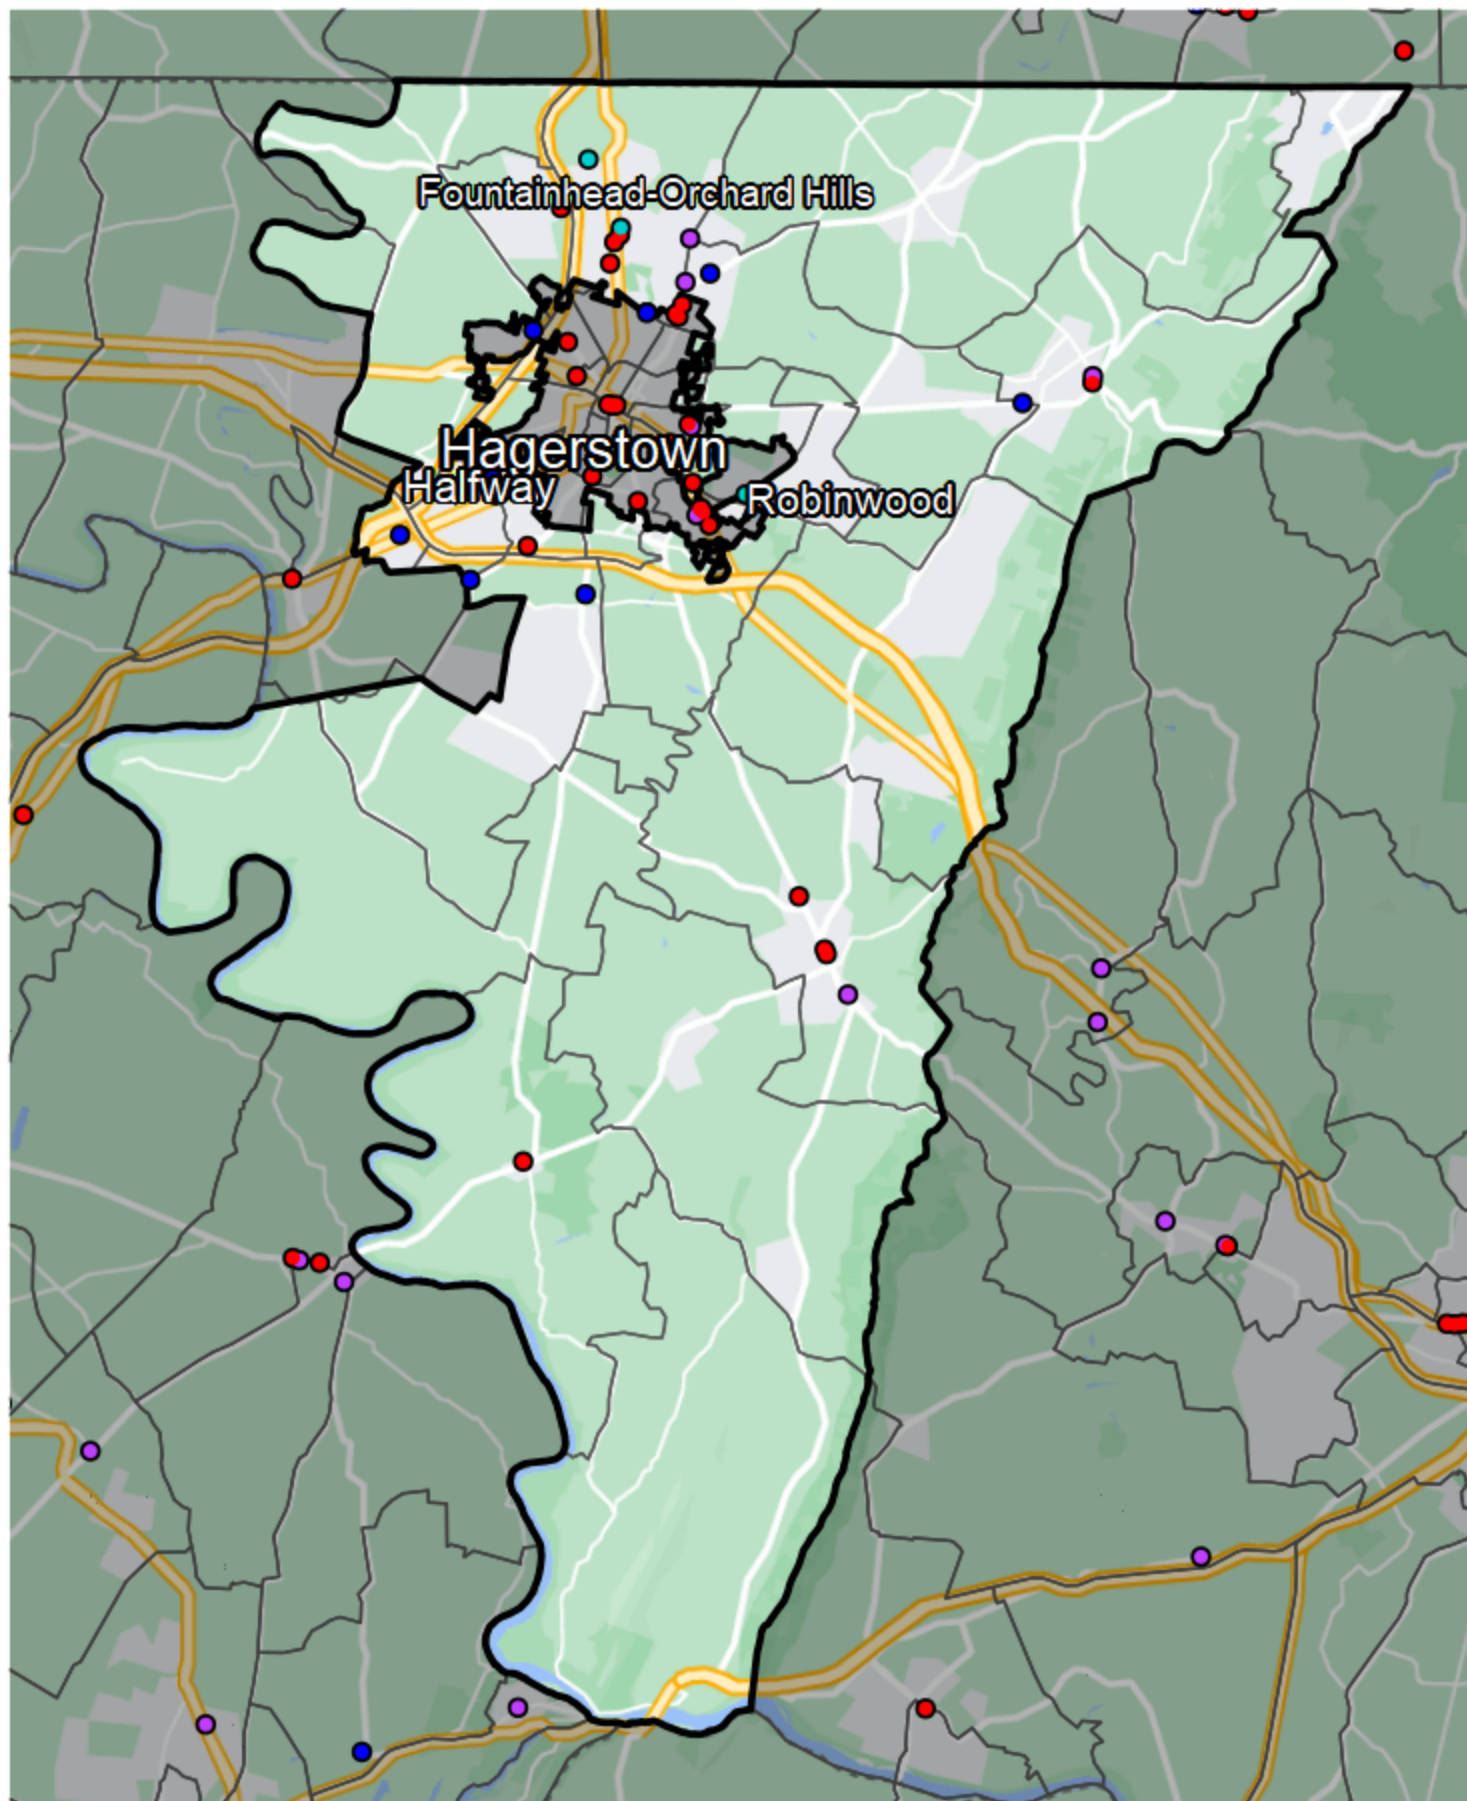

Maryland - State Legislative Subdistrict 2A

Banking Desert

■ No Branches within 10 Miles of Population Center

Financial Institutions

- Bank: 4
- Bank, Out-of-State: 17
- Credit Union: 7
- Credit Union, Out-of-State: 3