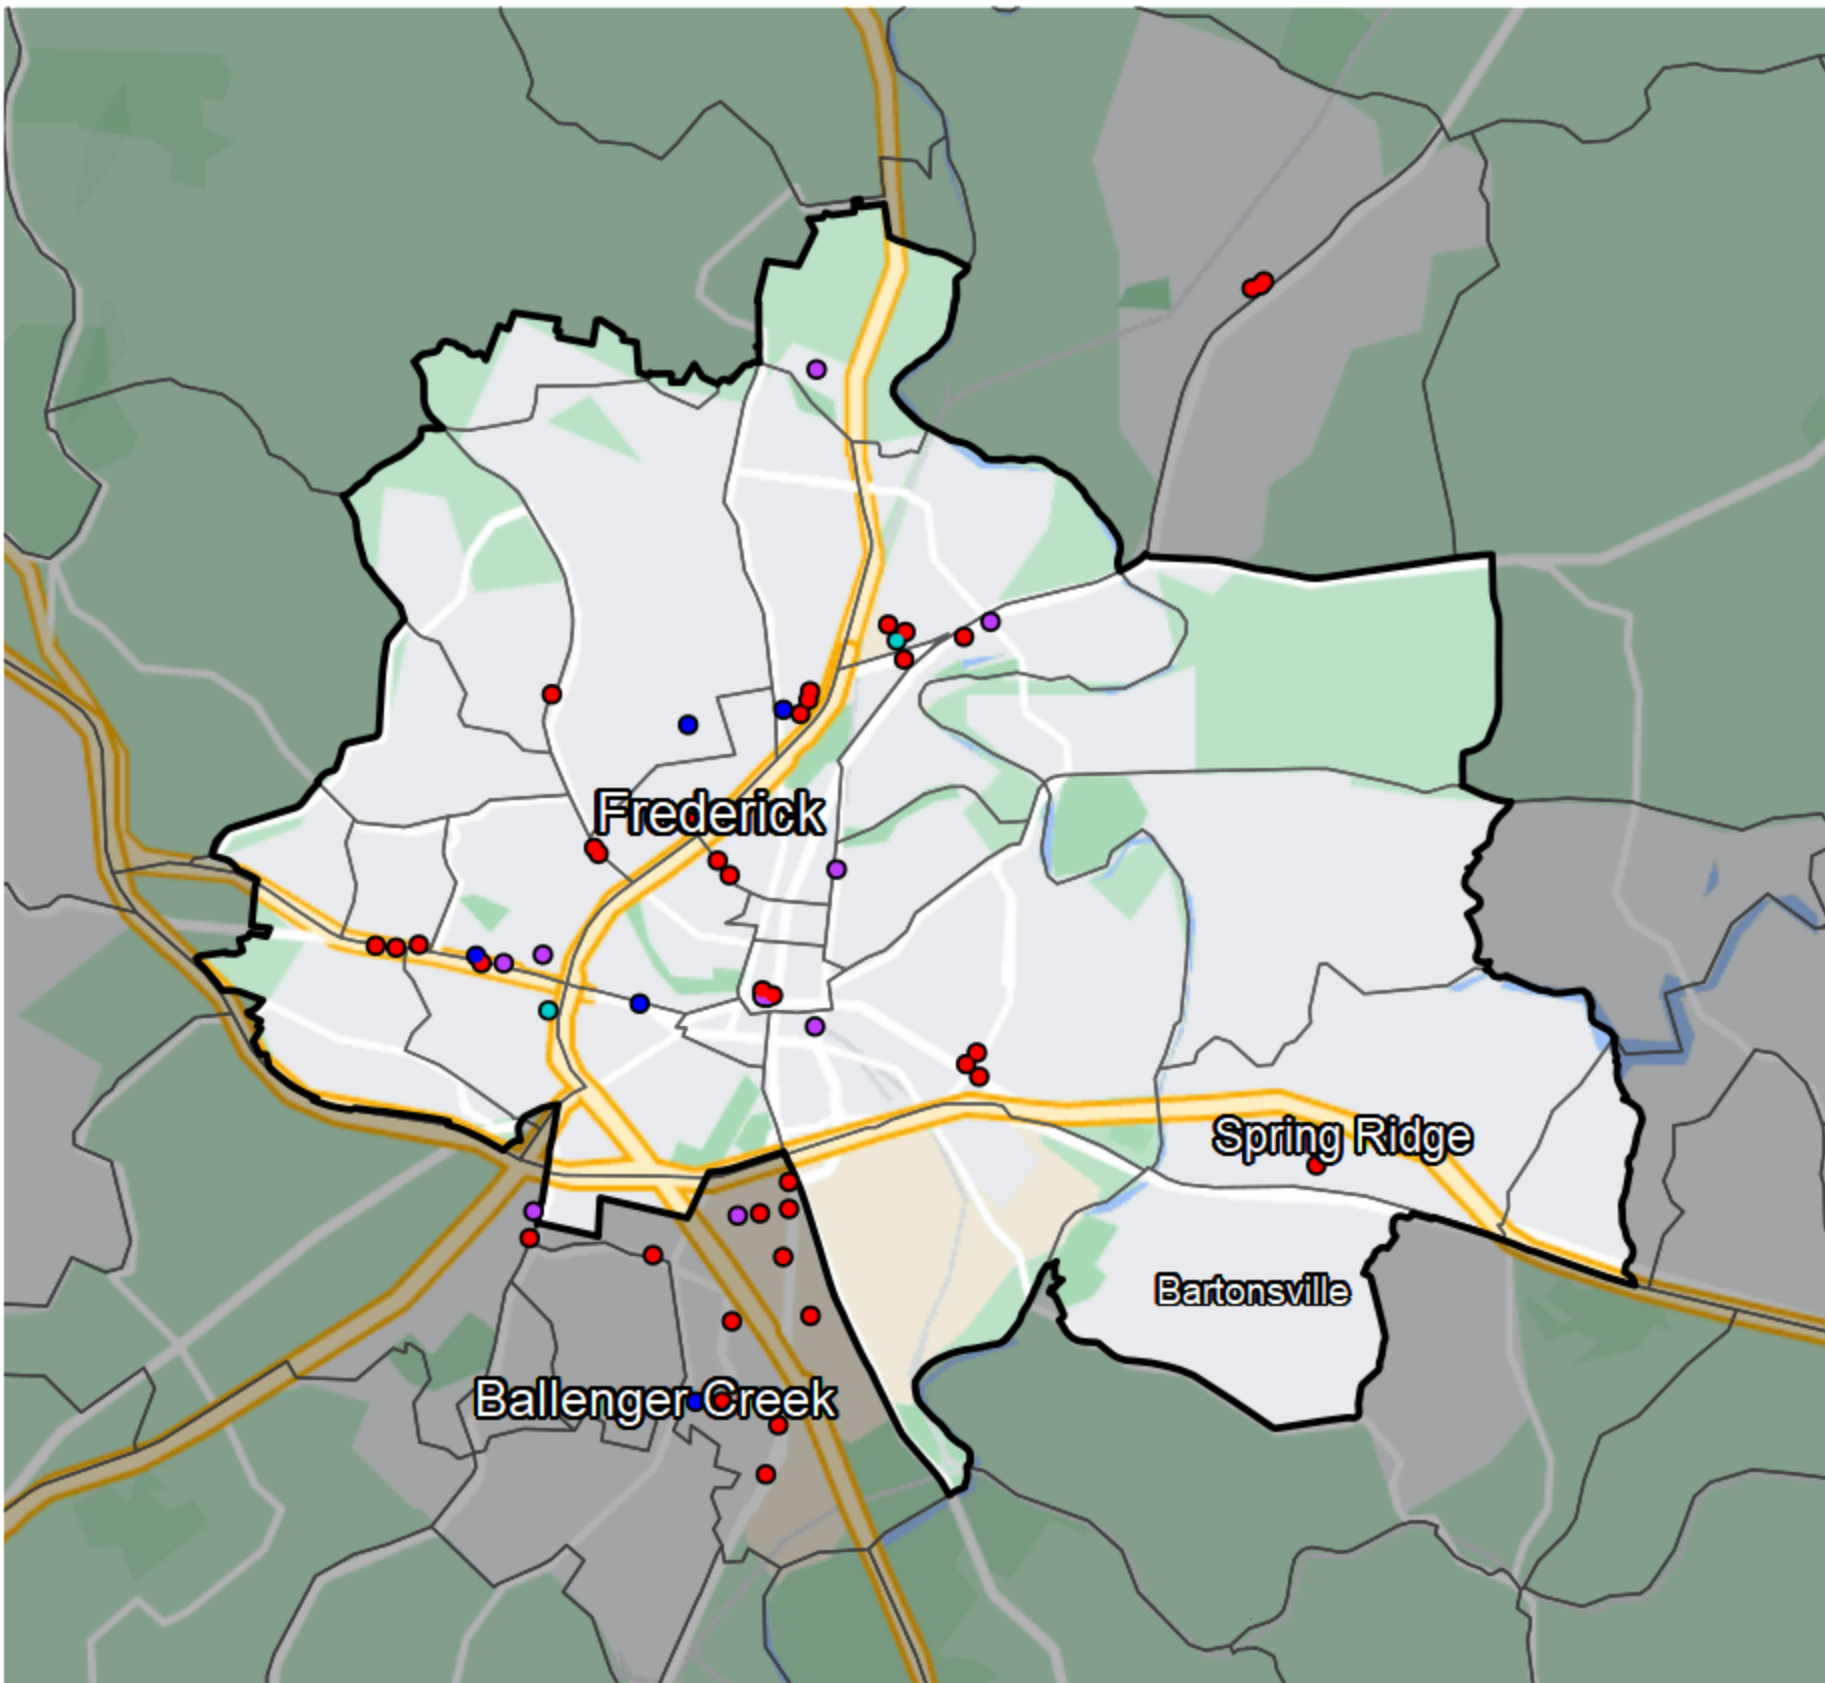

# Maryland - State Legislative Subdistrict 3A

Banking Desert  
No Branches within 10 Miles of Population Center

Financial Institutions  
Bank: 10  
Bank, Out-of-State: 24  
Credit Union: 4  
Credit Union, Out-of-State: 2