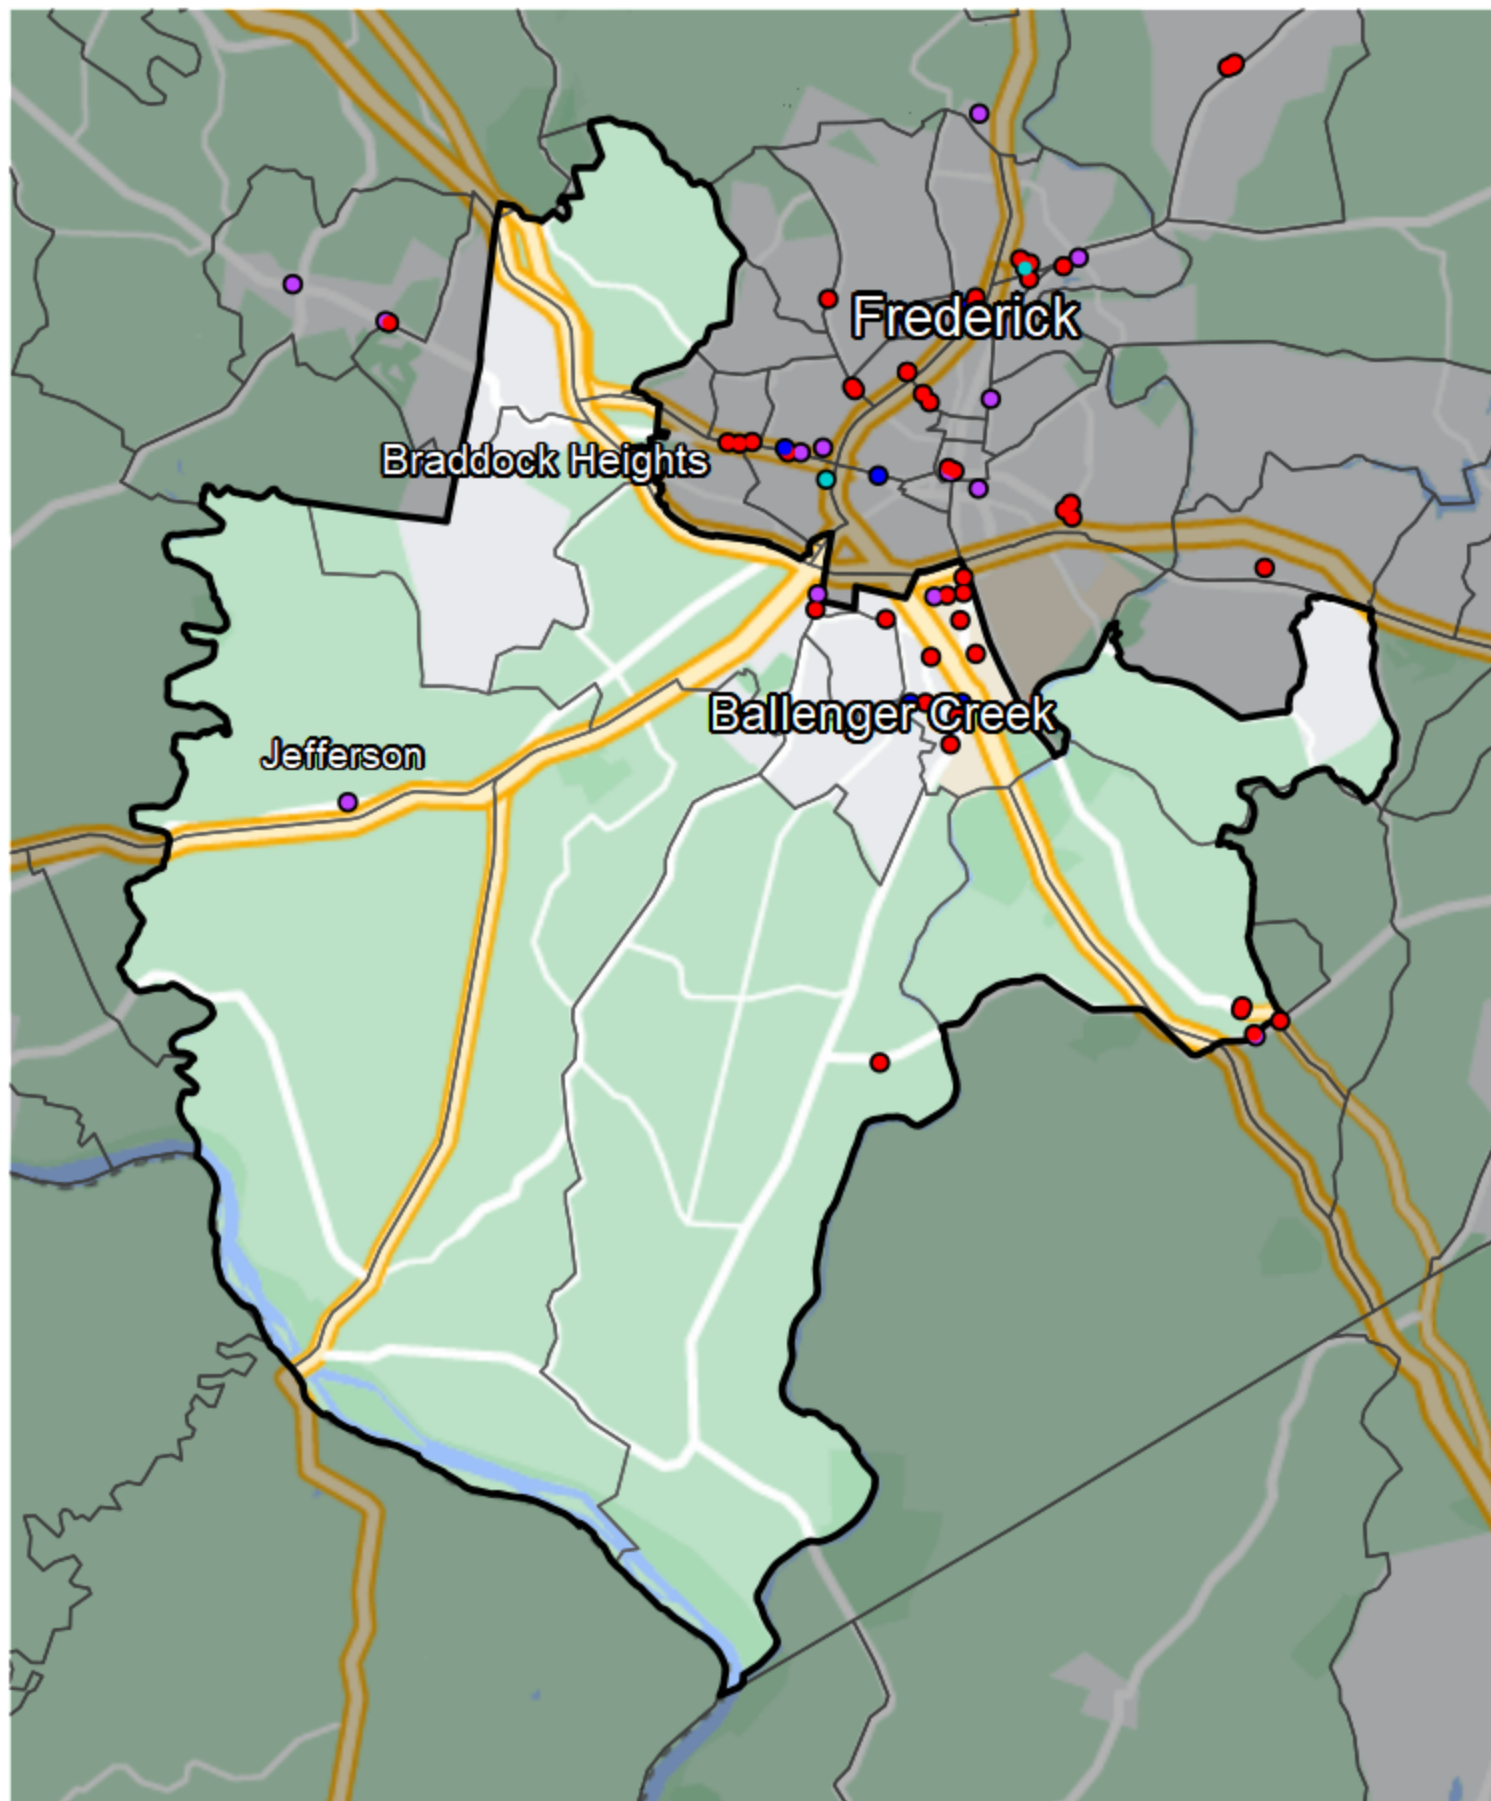

Maryland - State Legislative Subdistrict 3B

Banking Desert
No Branches within 10 Miles of Population Center

Financial Institutions

- Bank: 3
- Bank, Out-of-State: 15
- Credit Union: 2
- Credit Union, Out-of-State: 0