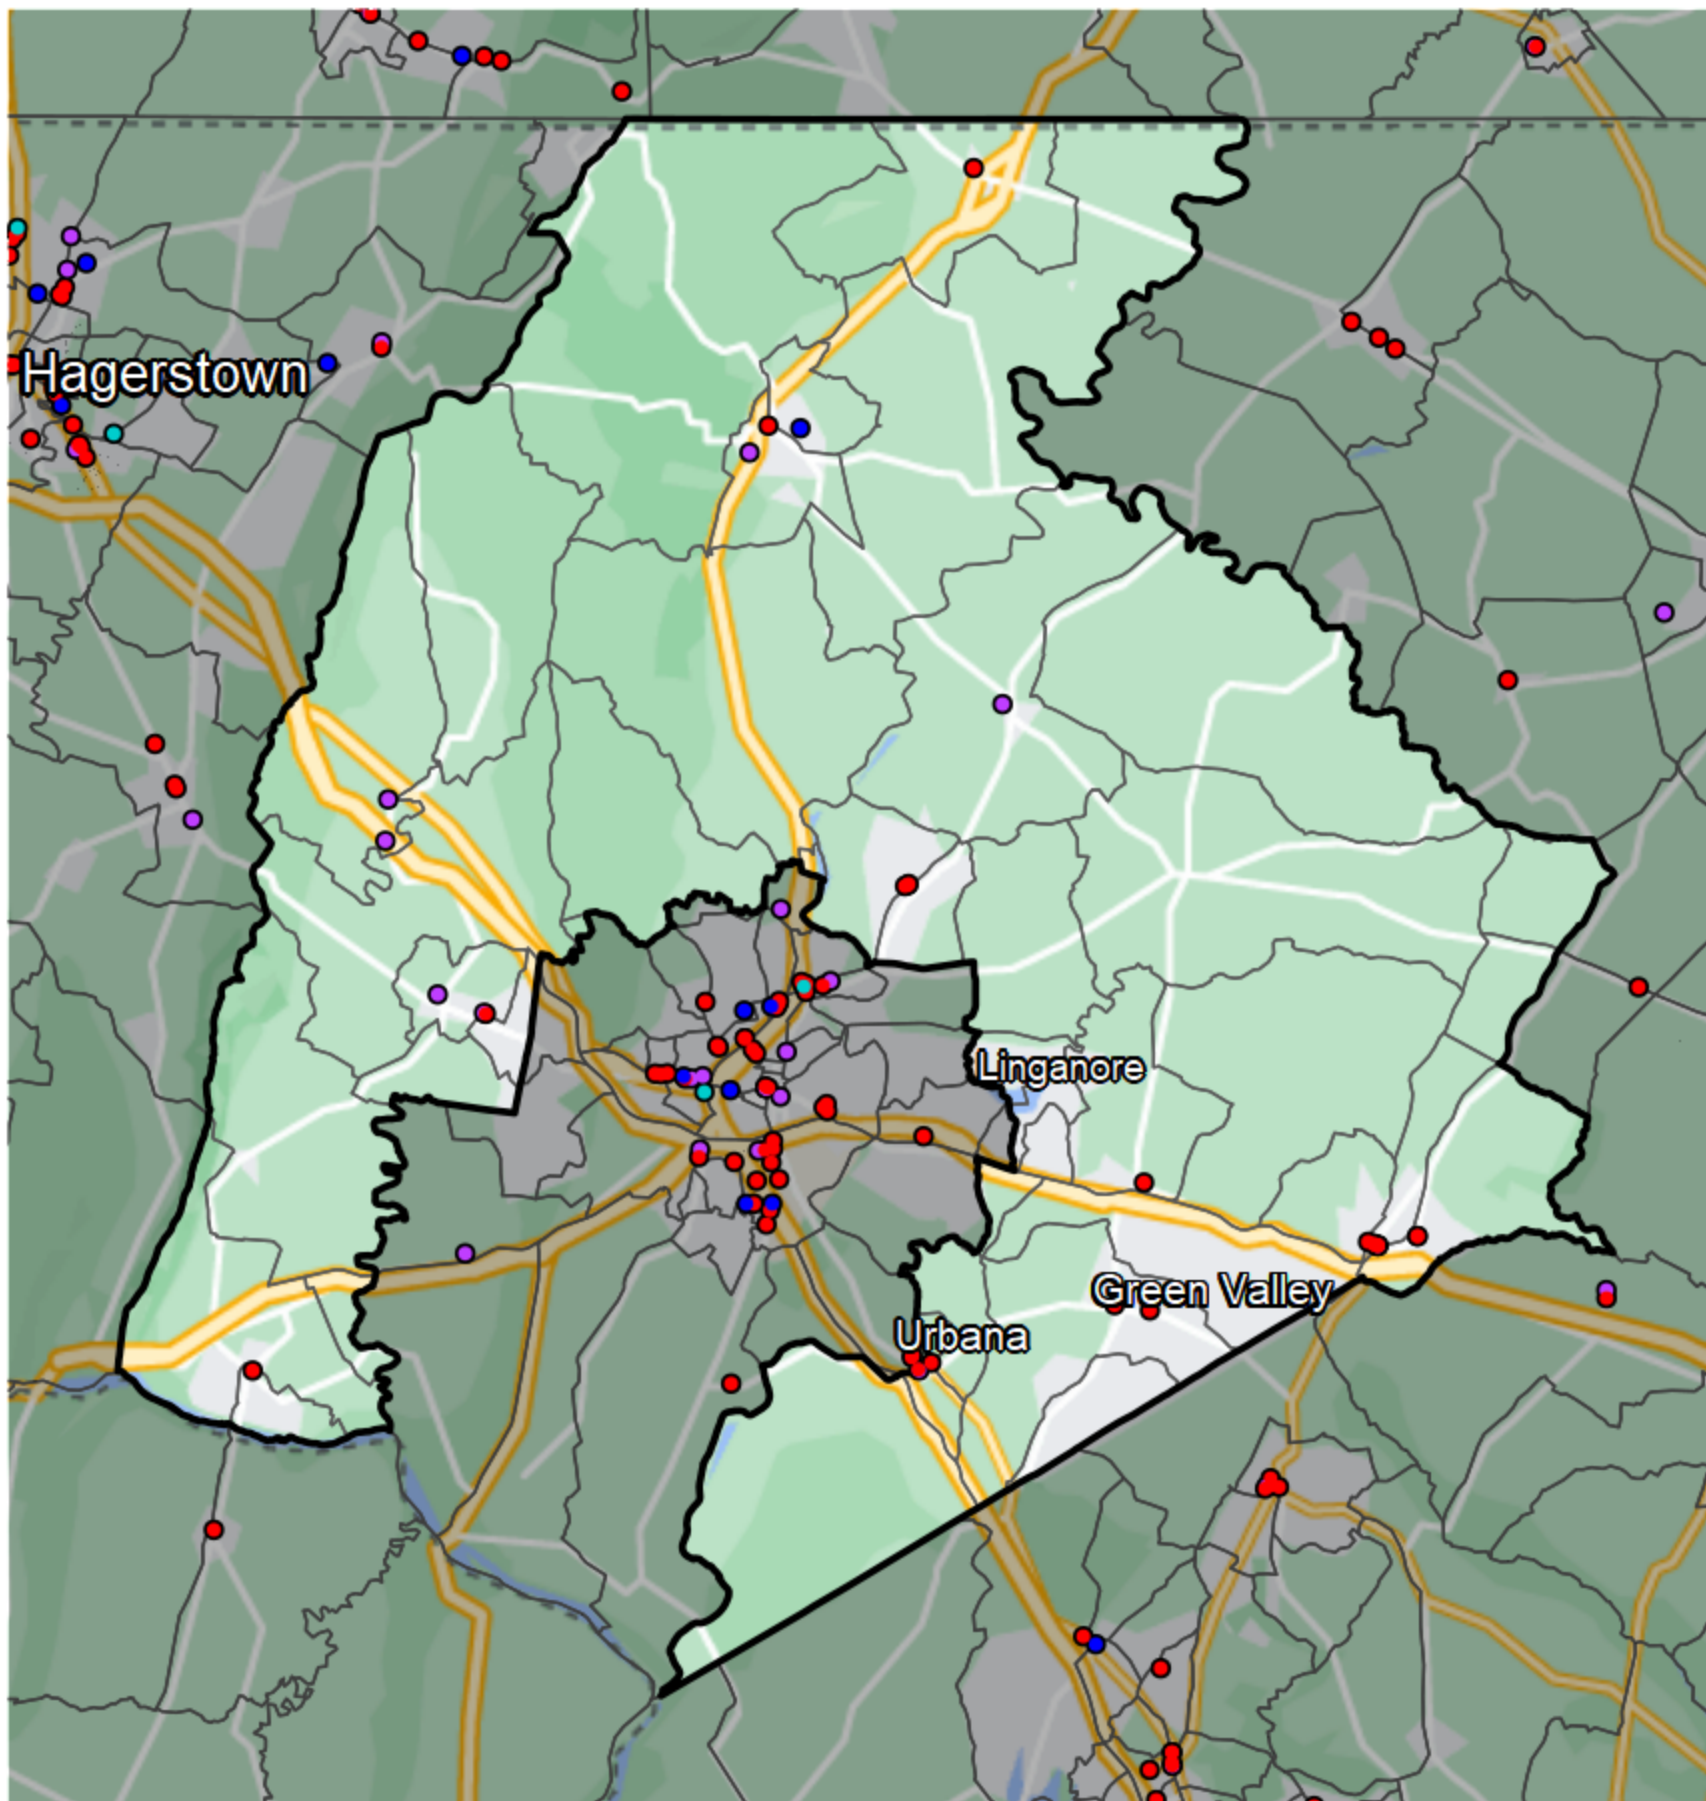

Maryland - State Legislative District 4

Banking Desert

No Branches within 10 Miles of Population Center

Financial Institutions

- Bank: 8
- Bank, Out-of-State: 19
- Credit Union: 1
- Credit Union, Out-of-State: 0