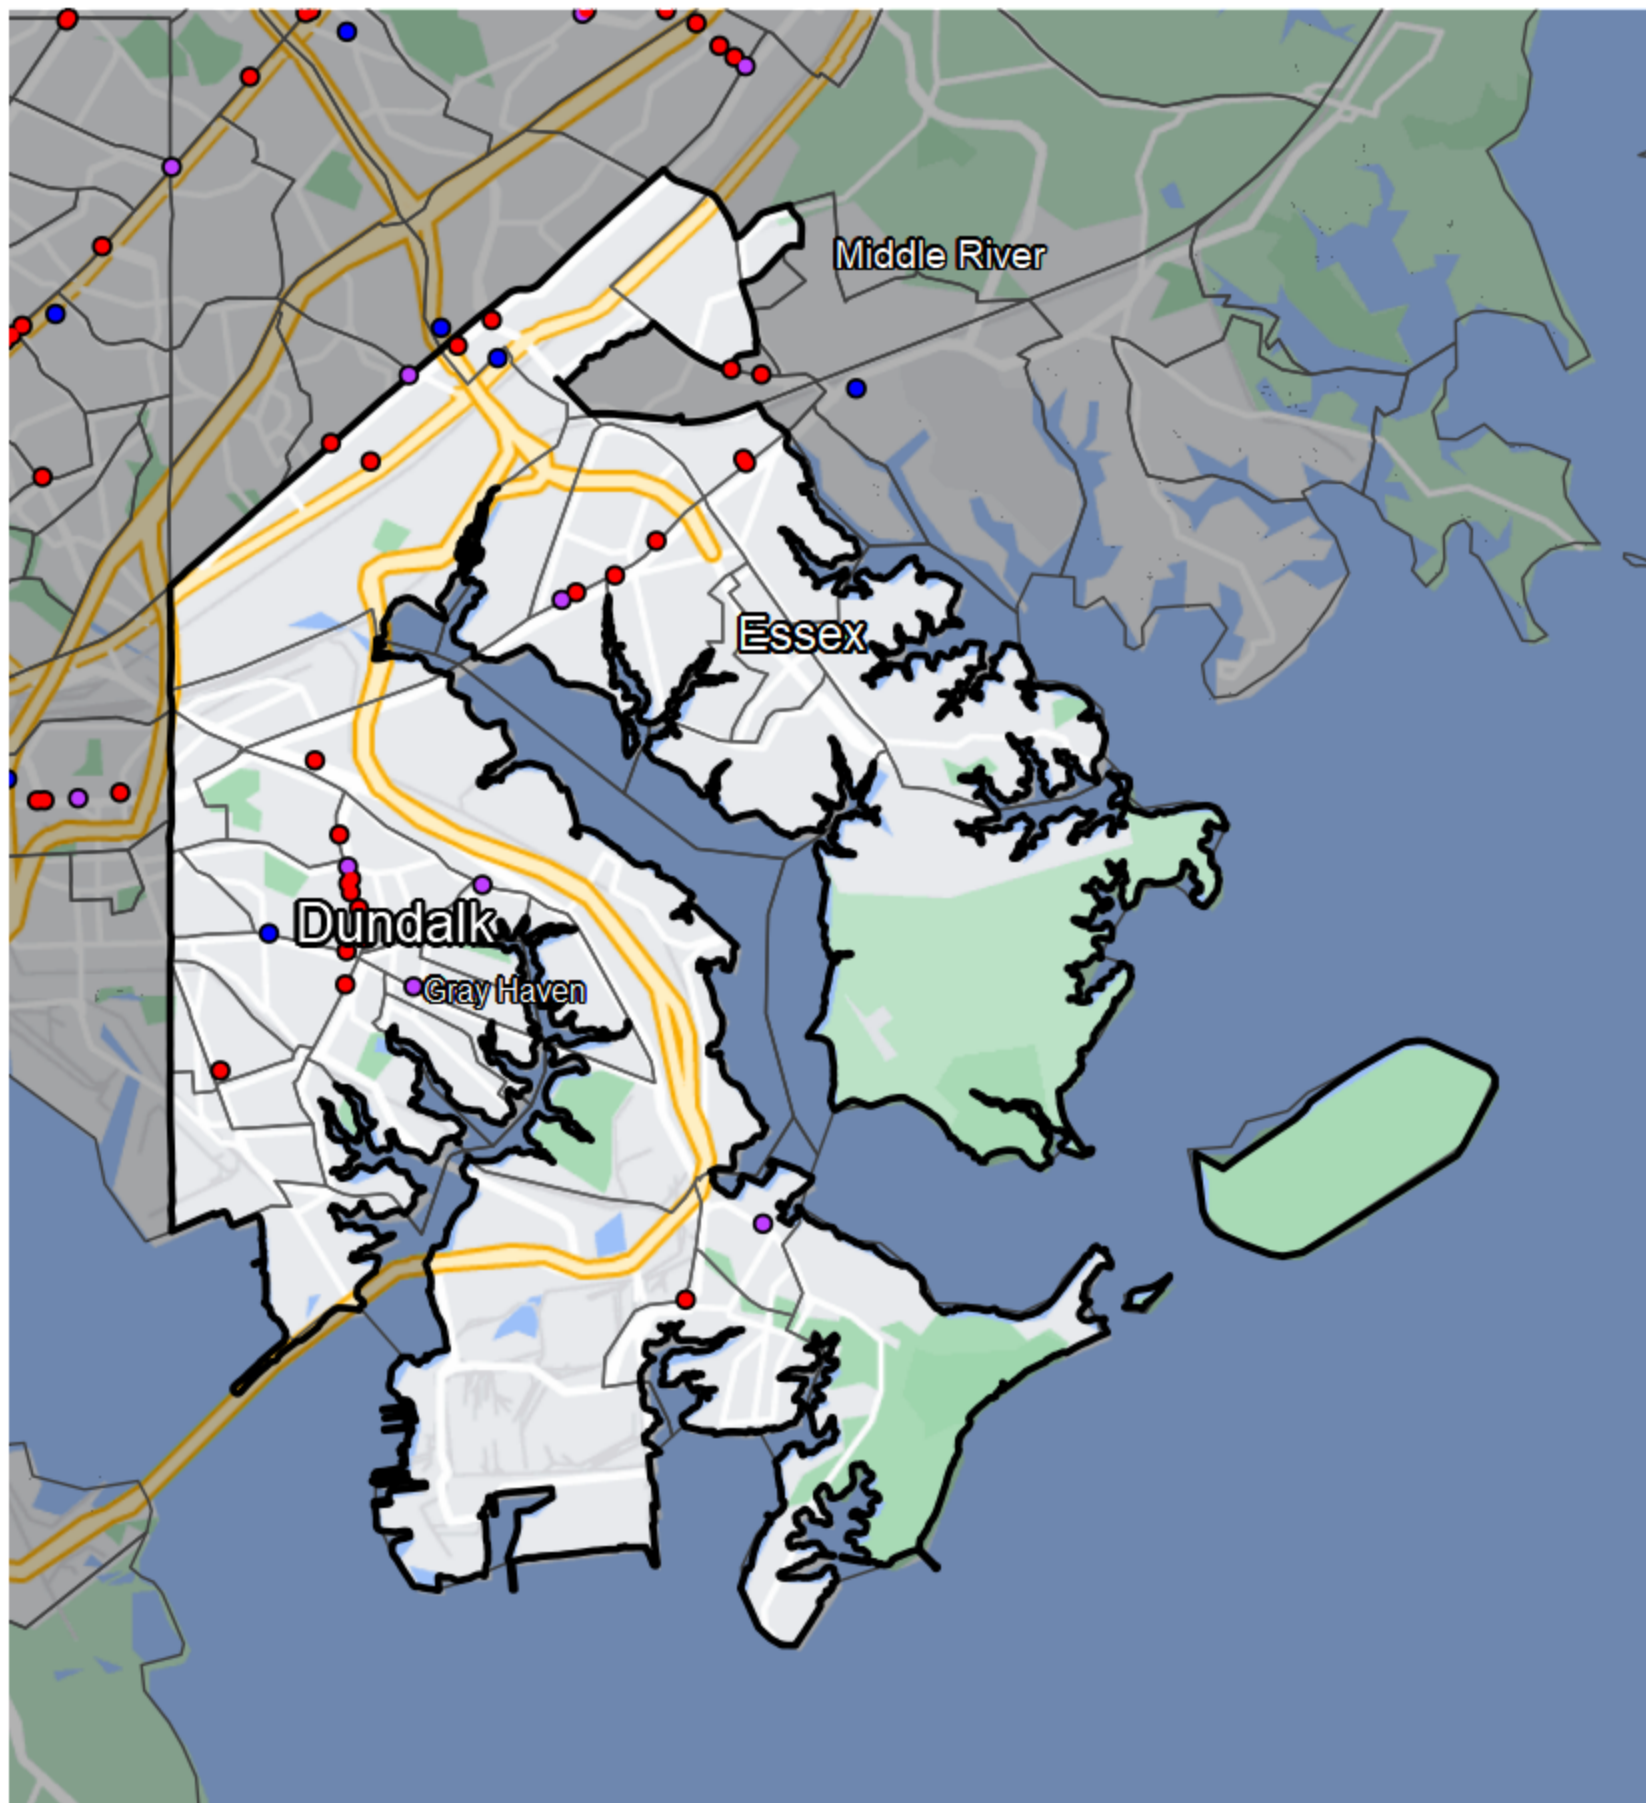

Maryland - State Legislative District 6

Banking Desert

■ No Branches within 10 Miles of Population Center

Financial Institutions

- Bank: 5
- Bank, Out-of-State: 20
- Credit Union: 3
- Credit Union, Out-of-State: 0