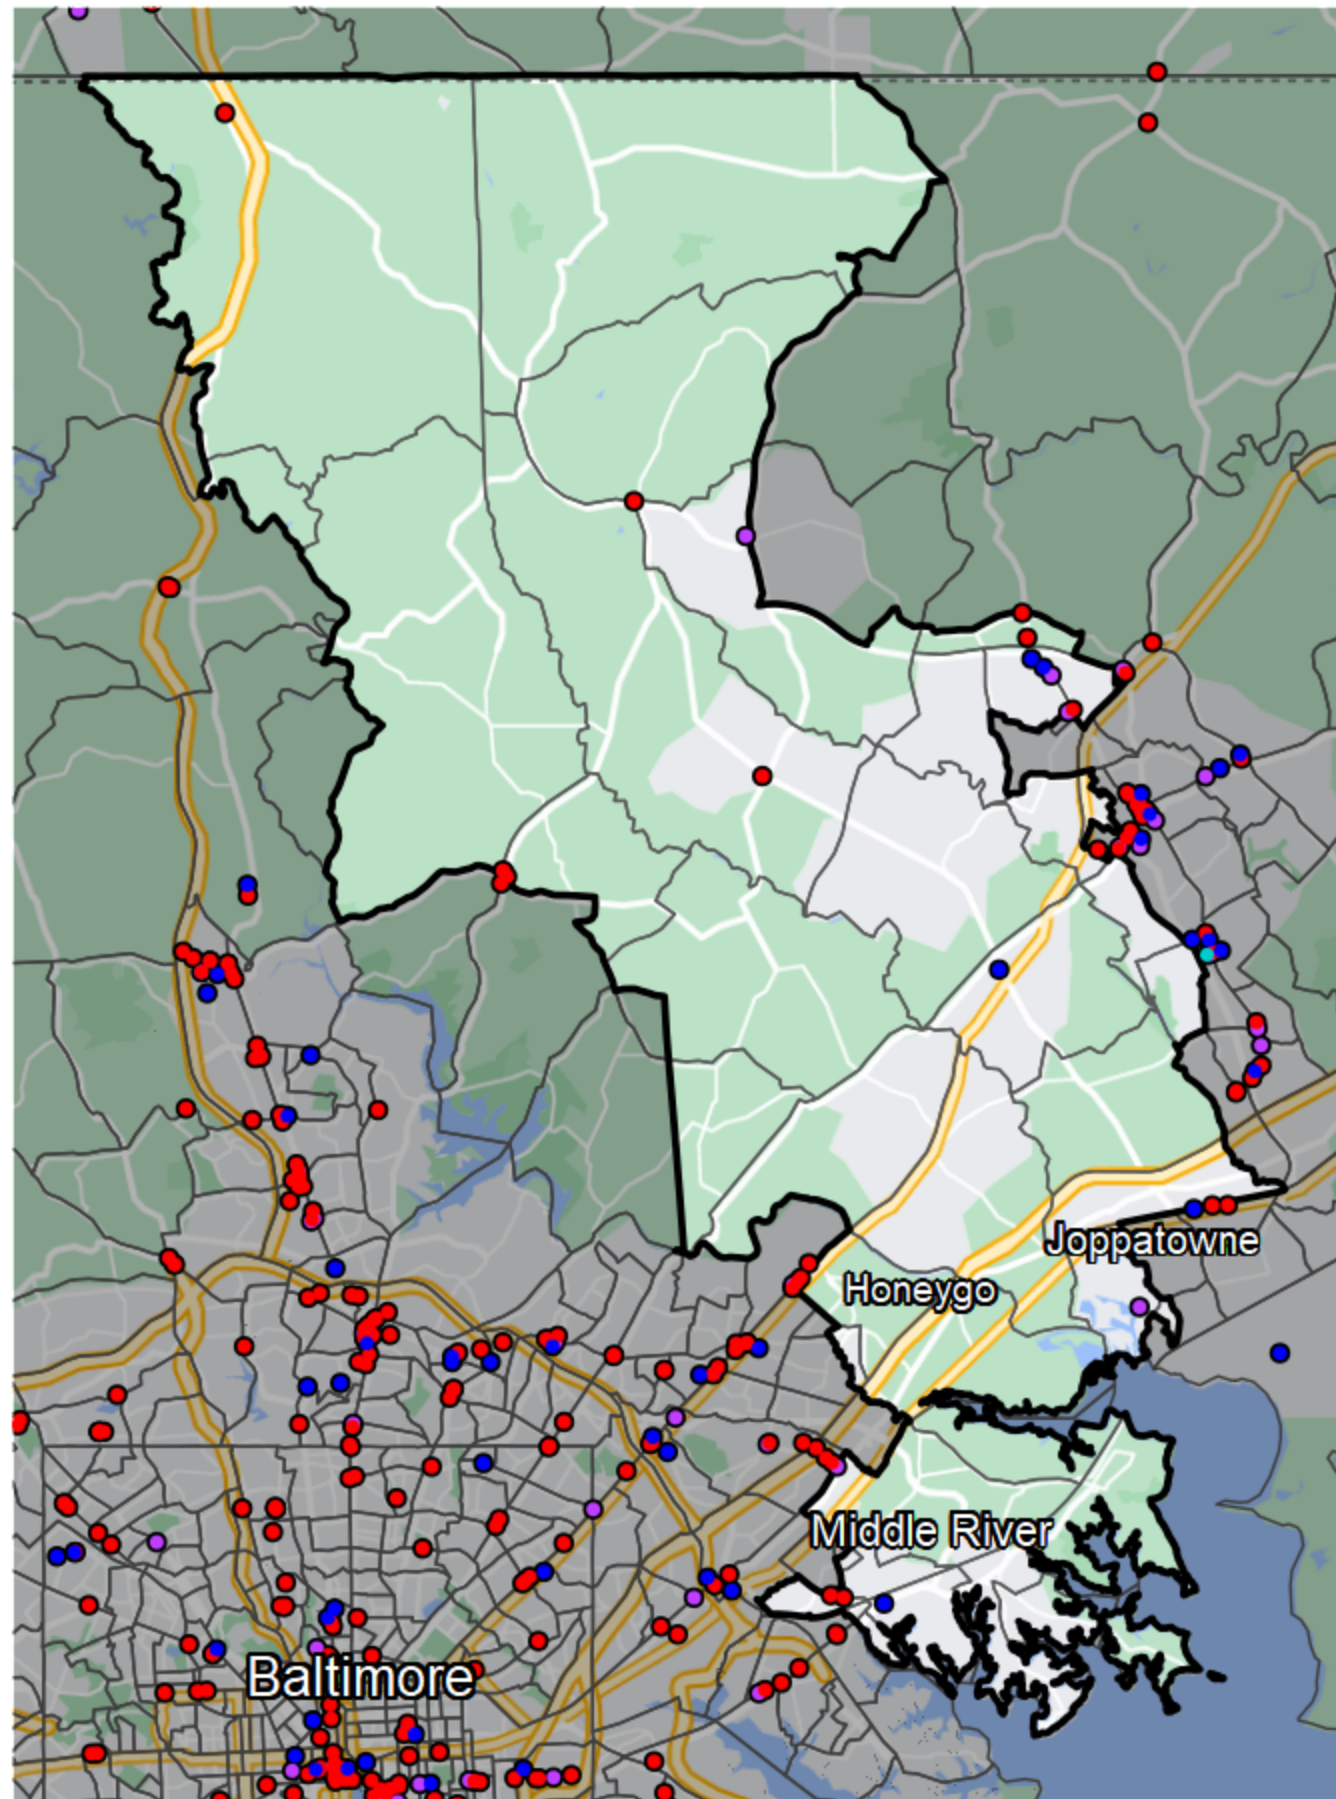

Maryland - State Legislative District 7

Banking Desert

No Branches within 10 Miles of Population Center

Financial Institutions

- Bank: 5
- Bank, Out-of-State: 13
- Credit Union: 4
- Credit Union, Out-of-State: 0