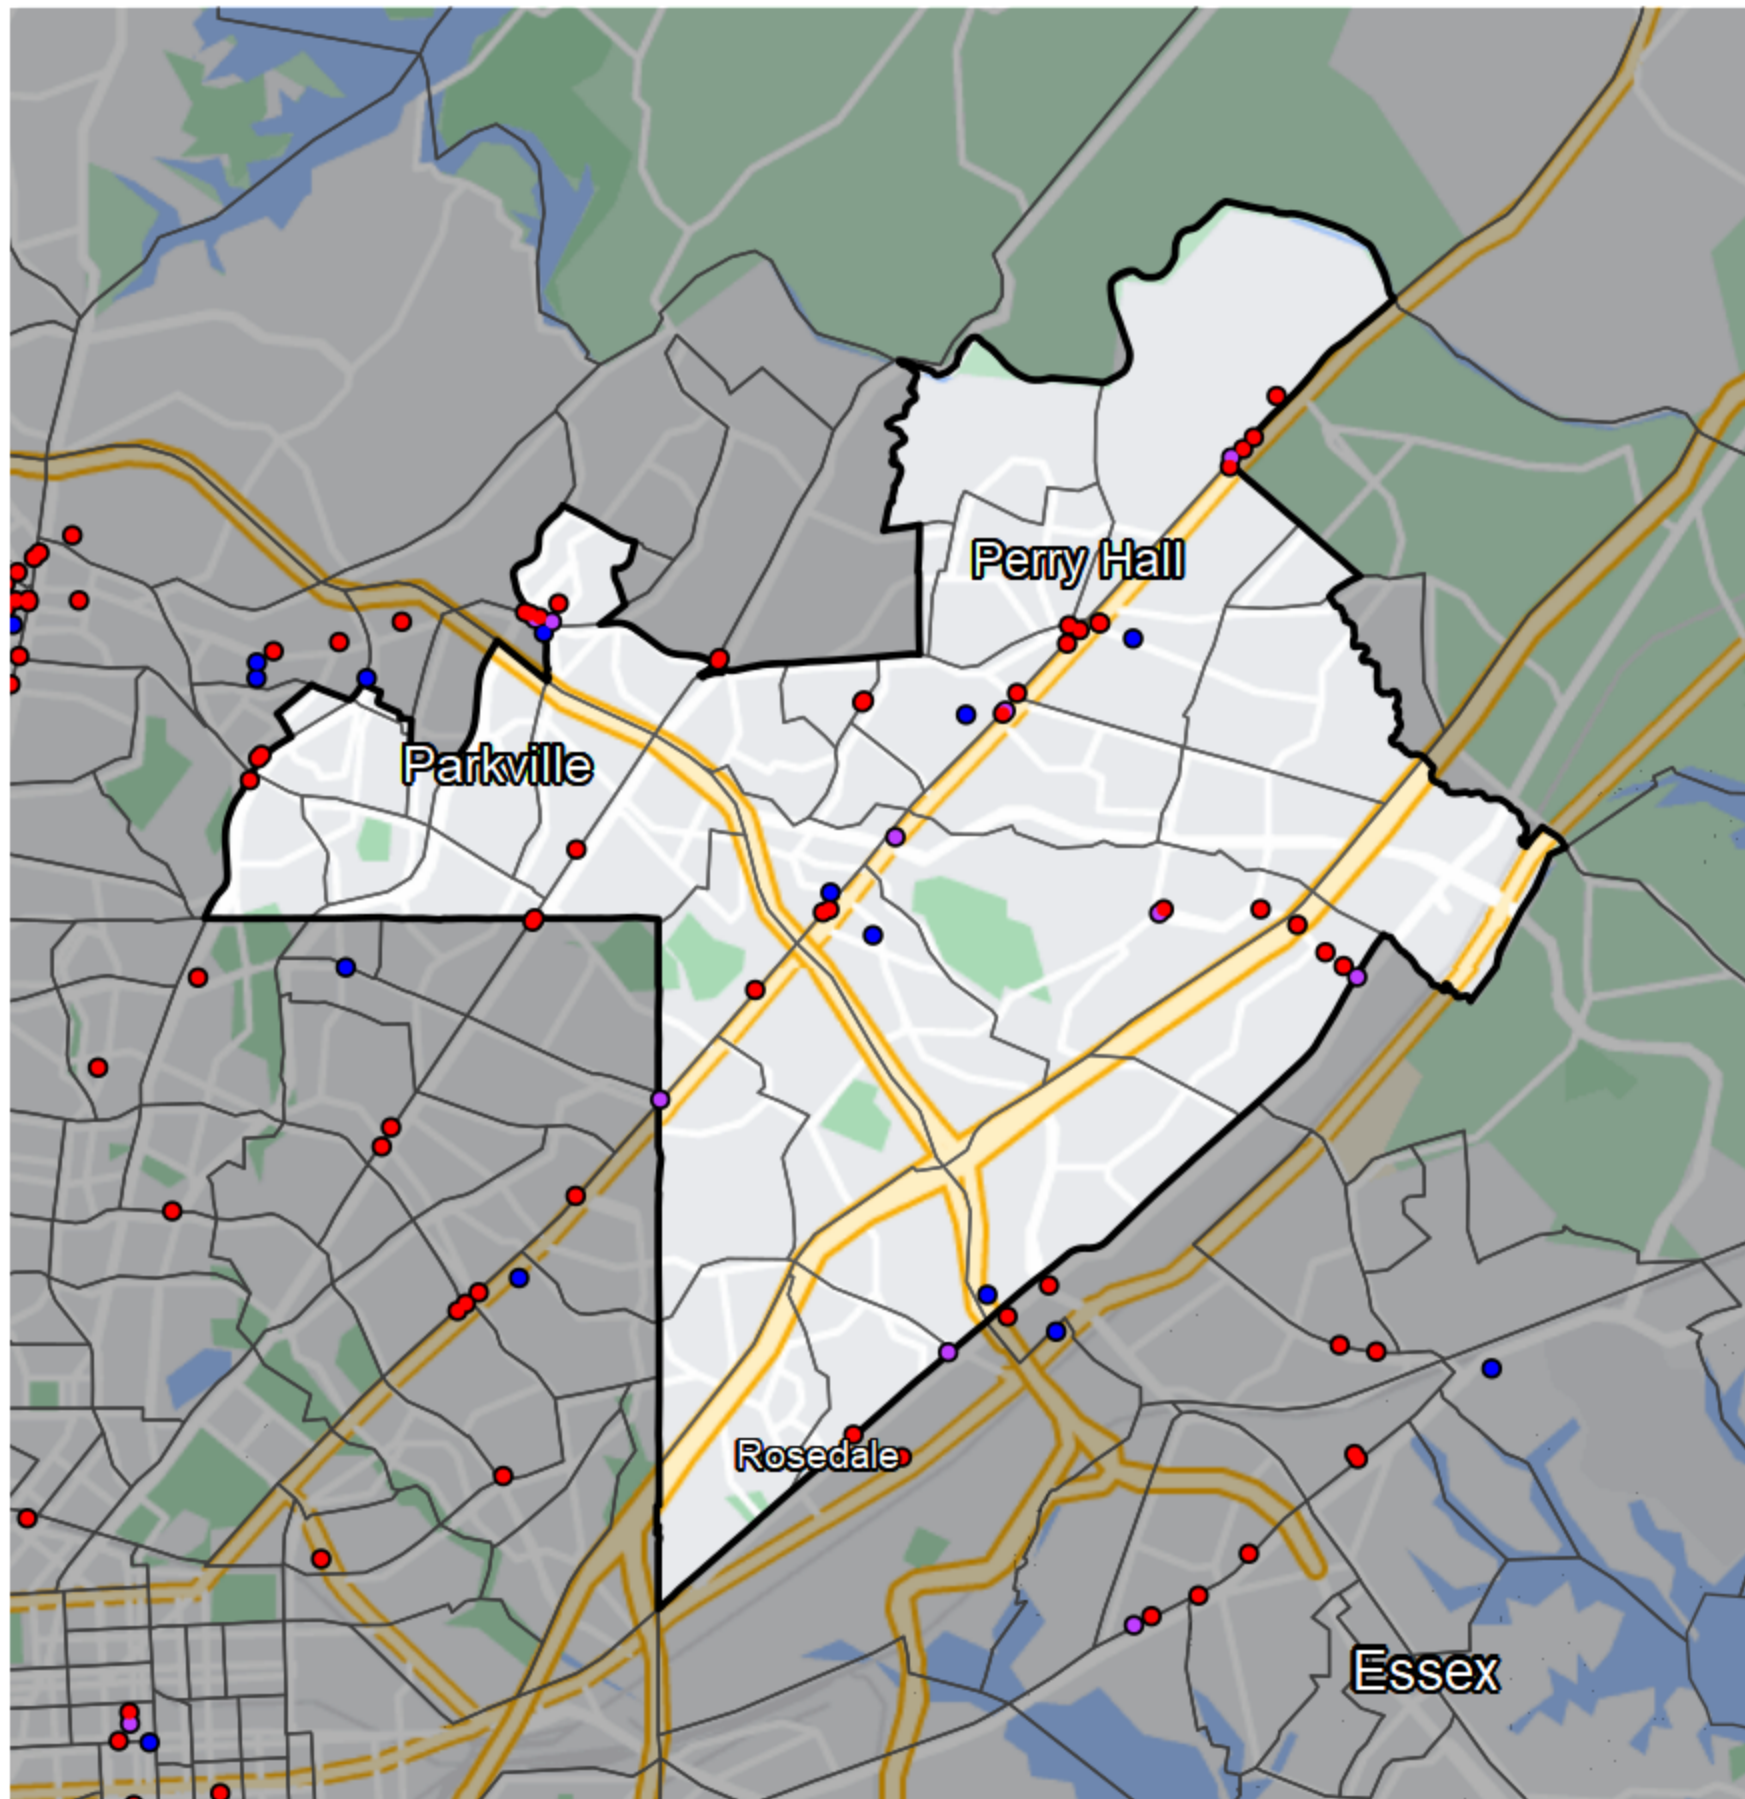

# Maryland - State Legislative District 8

**Banking Desert**  
No Branches within 10 Miles of Population Center

**Financial Institutions**

- Bank: 8
- Bank, Out-of-State: 25
- Credit Union: 6
- Credit Union, Out-of-State: 0