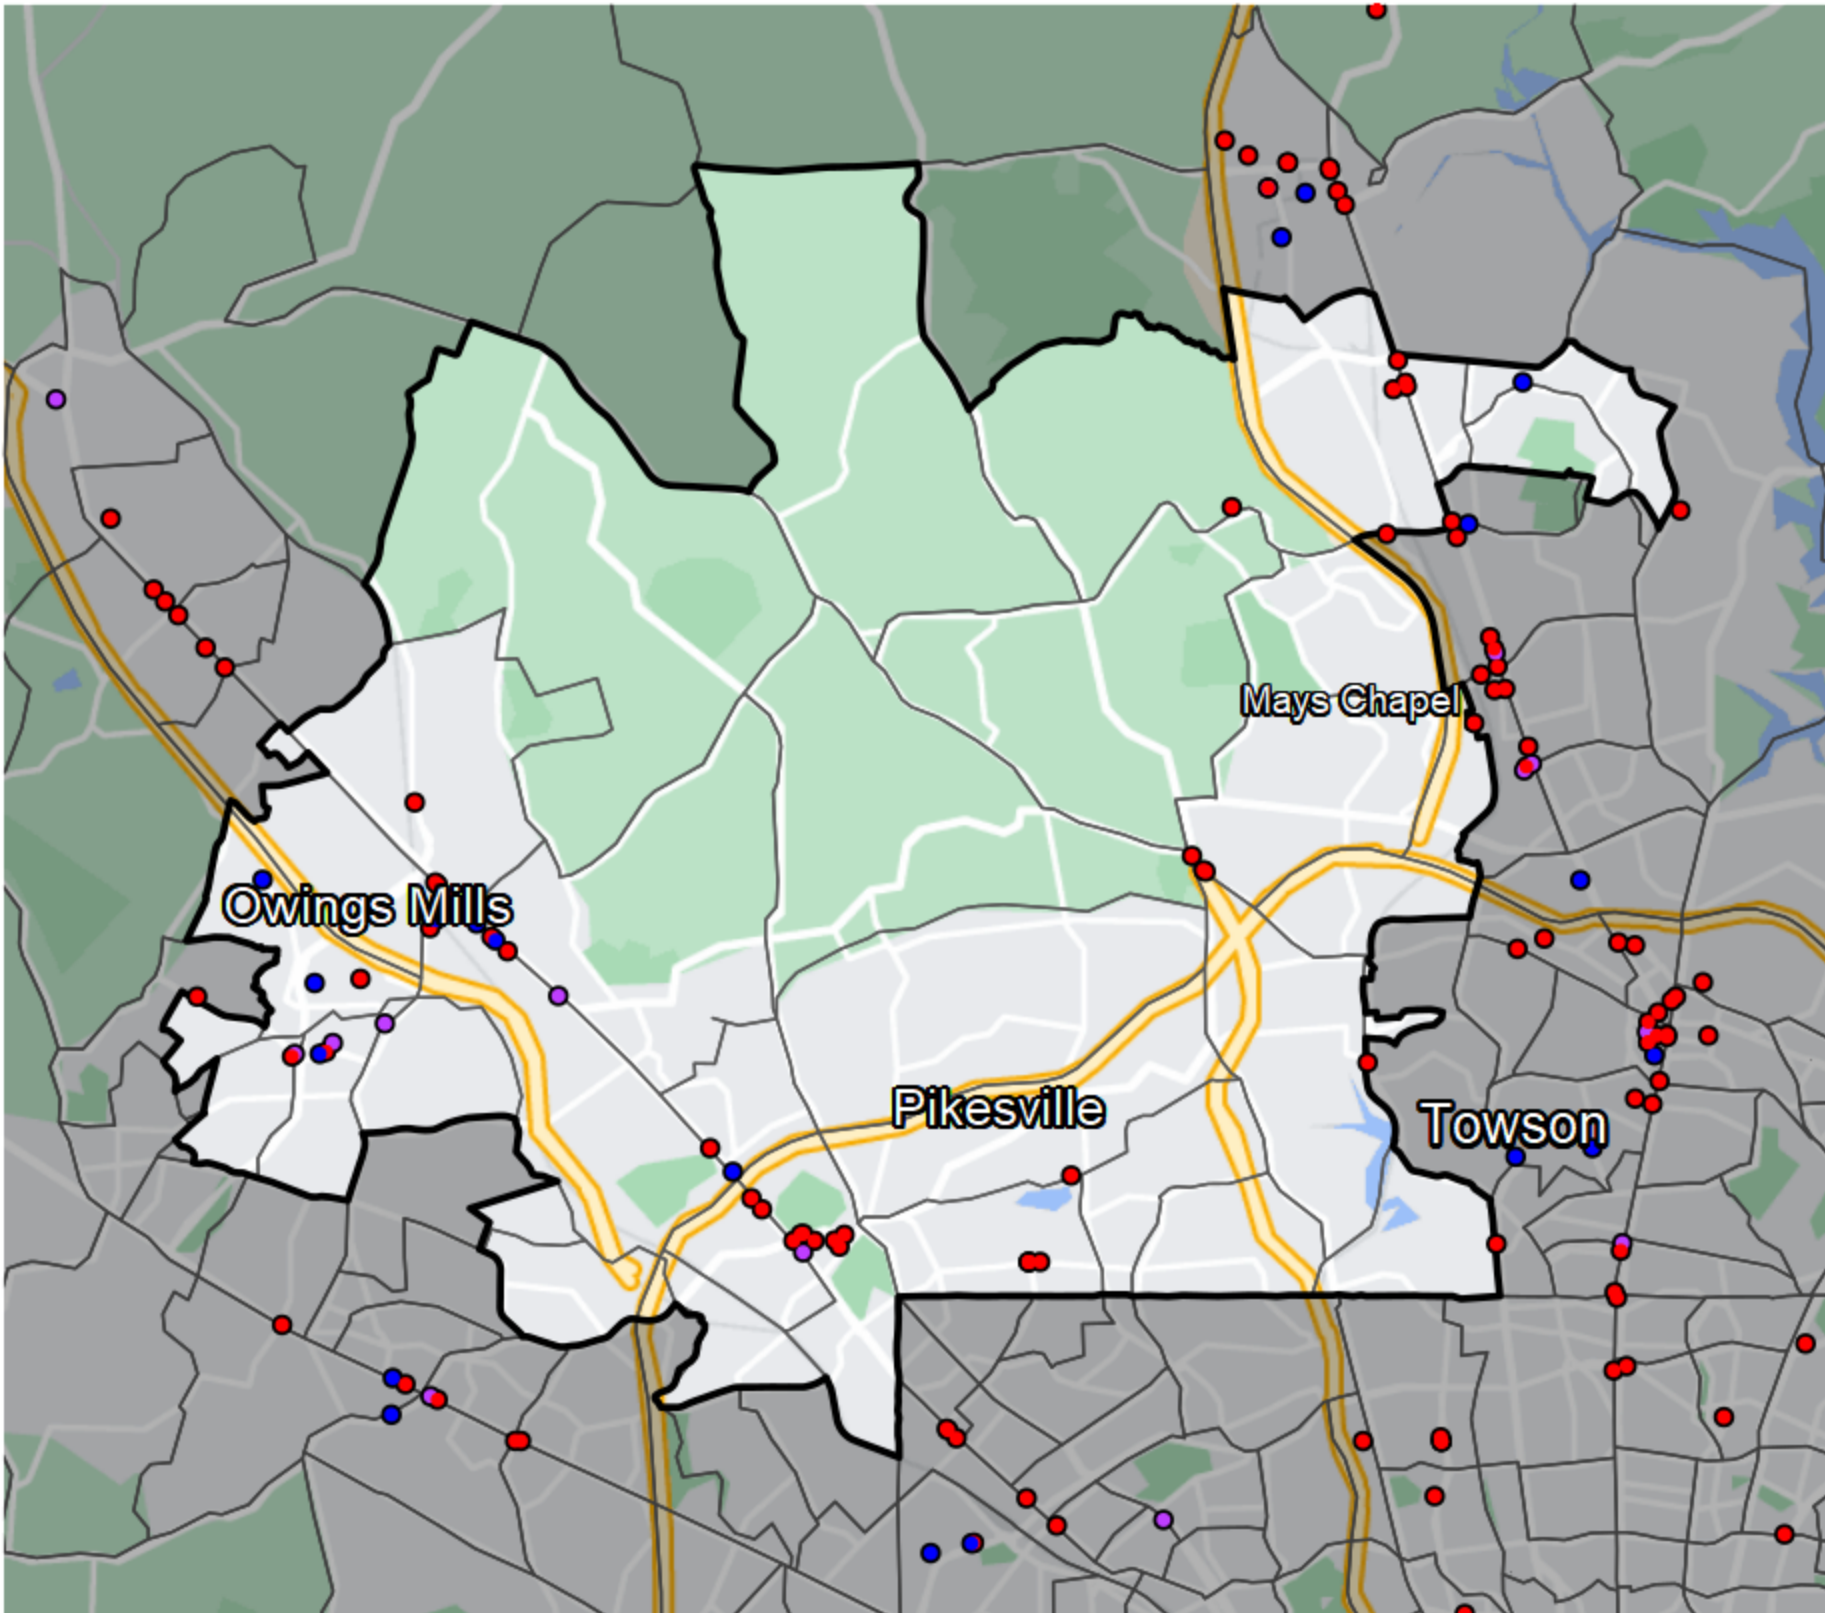

Maryland - State Legislative District 11

Banking Desert
No Branches within 10 Miles of Population Center

Financial Institutions

- Bank: 5
- Bank, Out-of-State: 32
- Credit Union: 8
- Credit Union, Out-of-State: 0