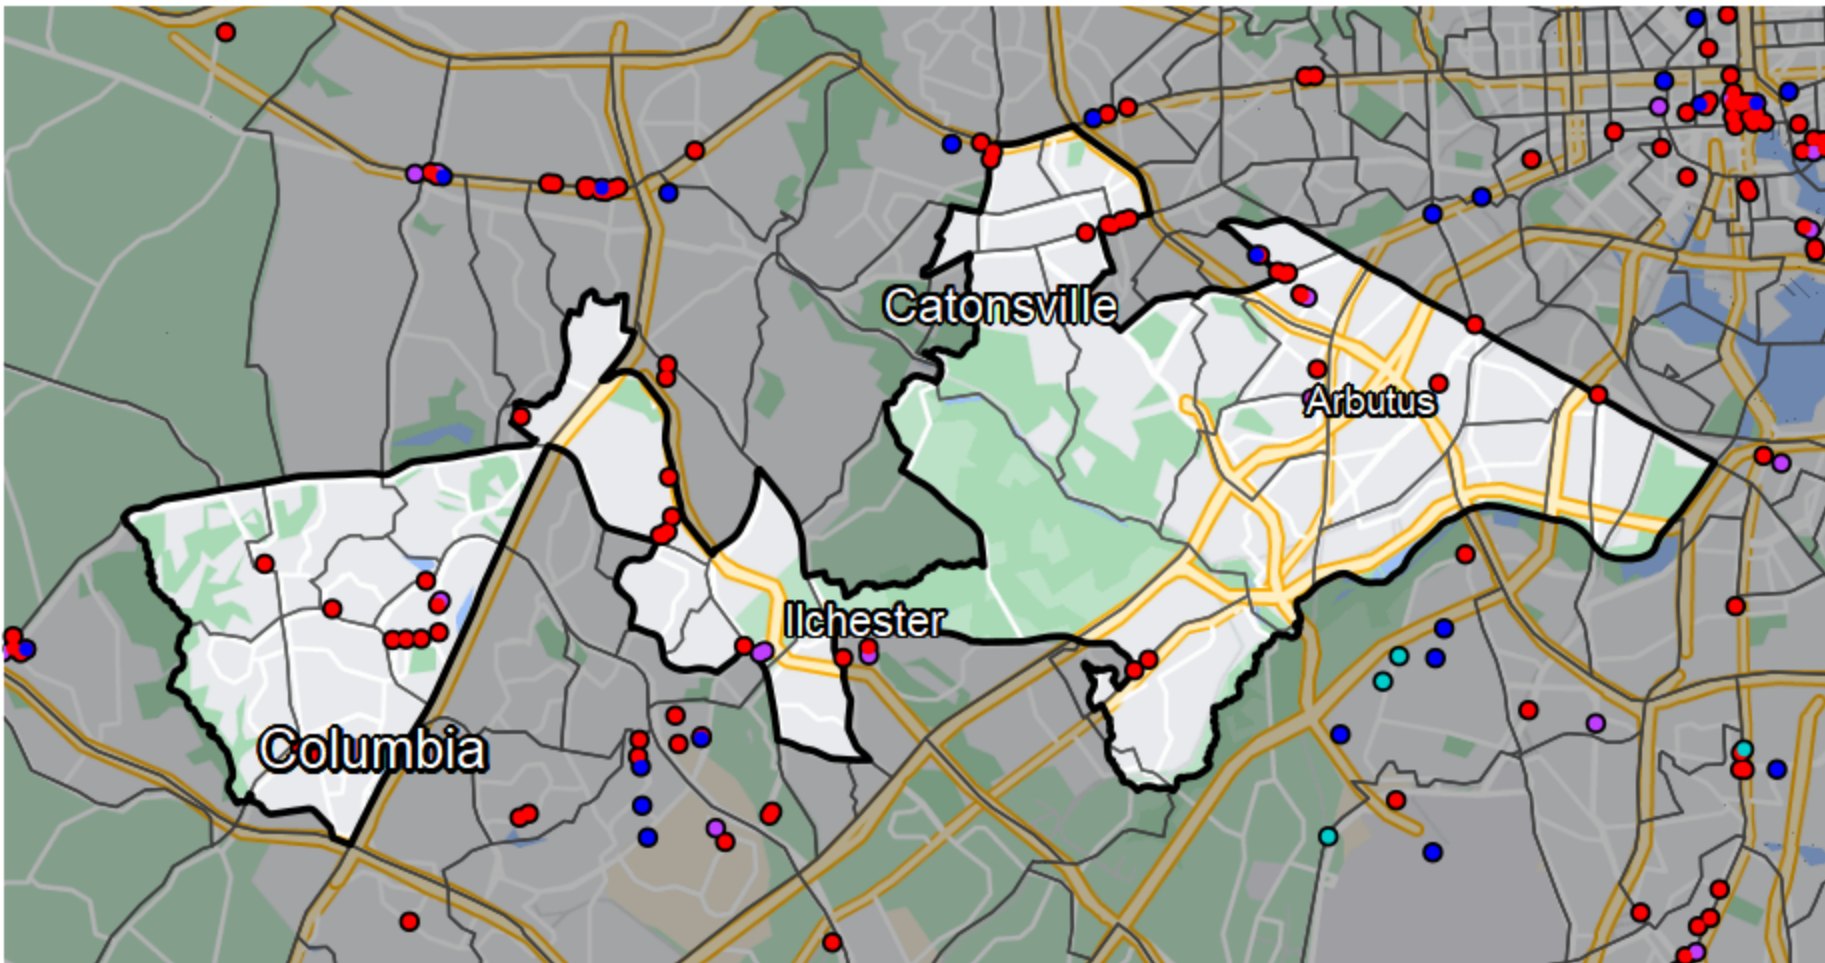

## Maryland - State Legislative District 12

Banking Desert  
No Branches within 10 Miles of Population Center

Financial Institutions  
Bank: 5  
Bank, Out-of-State: 30  
Credit Union: 0  
Credit Union, Out-of-State: 0

Sources: NCUA, FDIC, UW-Madison Population Lab, CDFI, US Census, Google Maps, CUNA