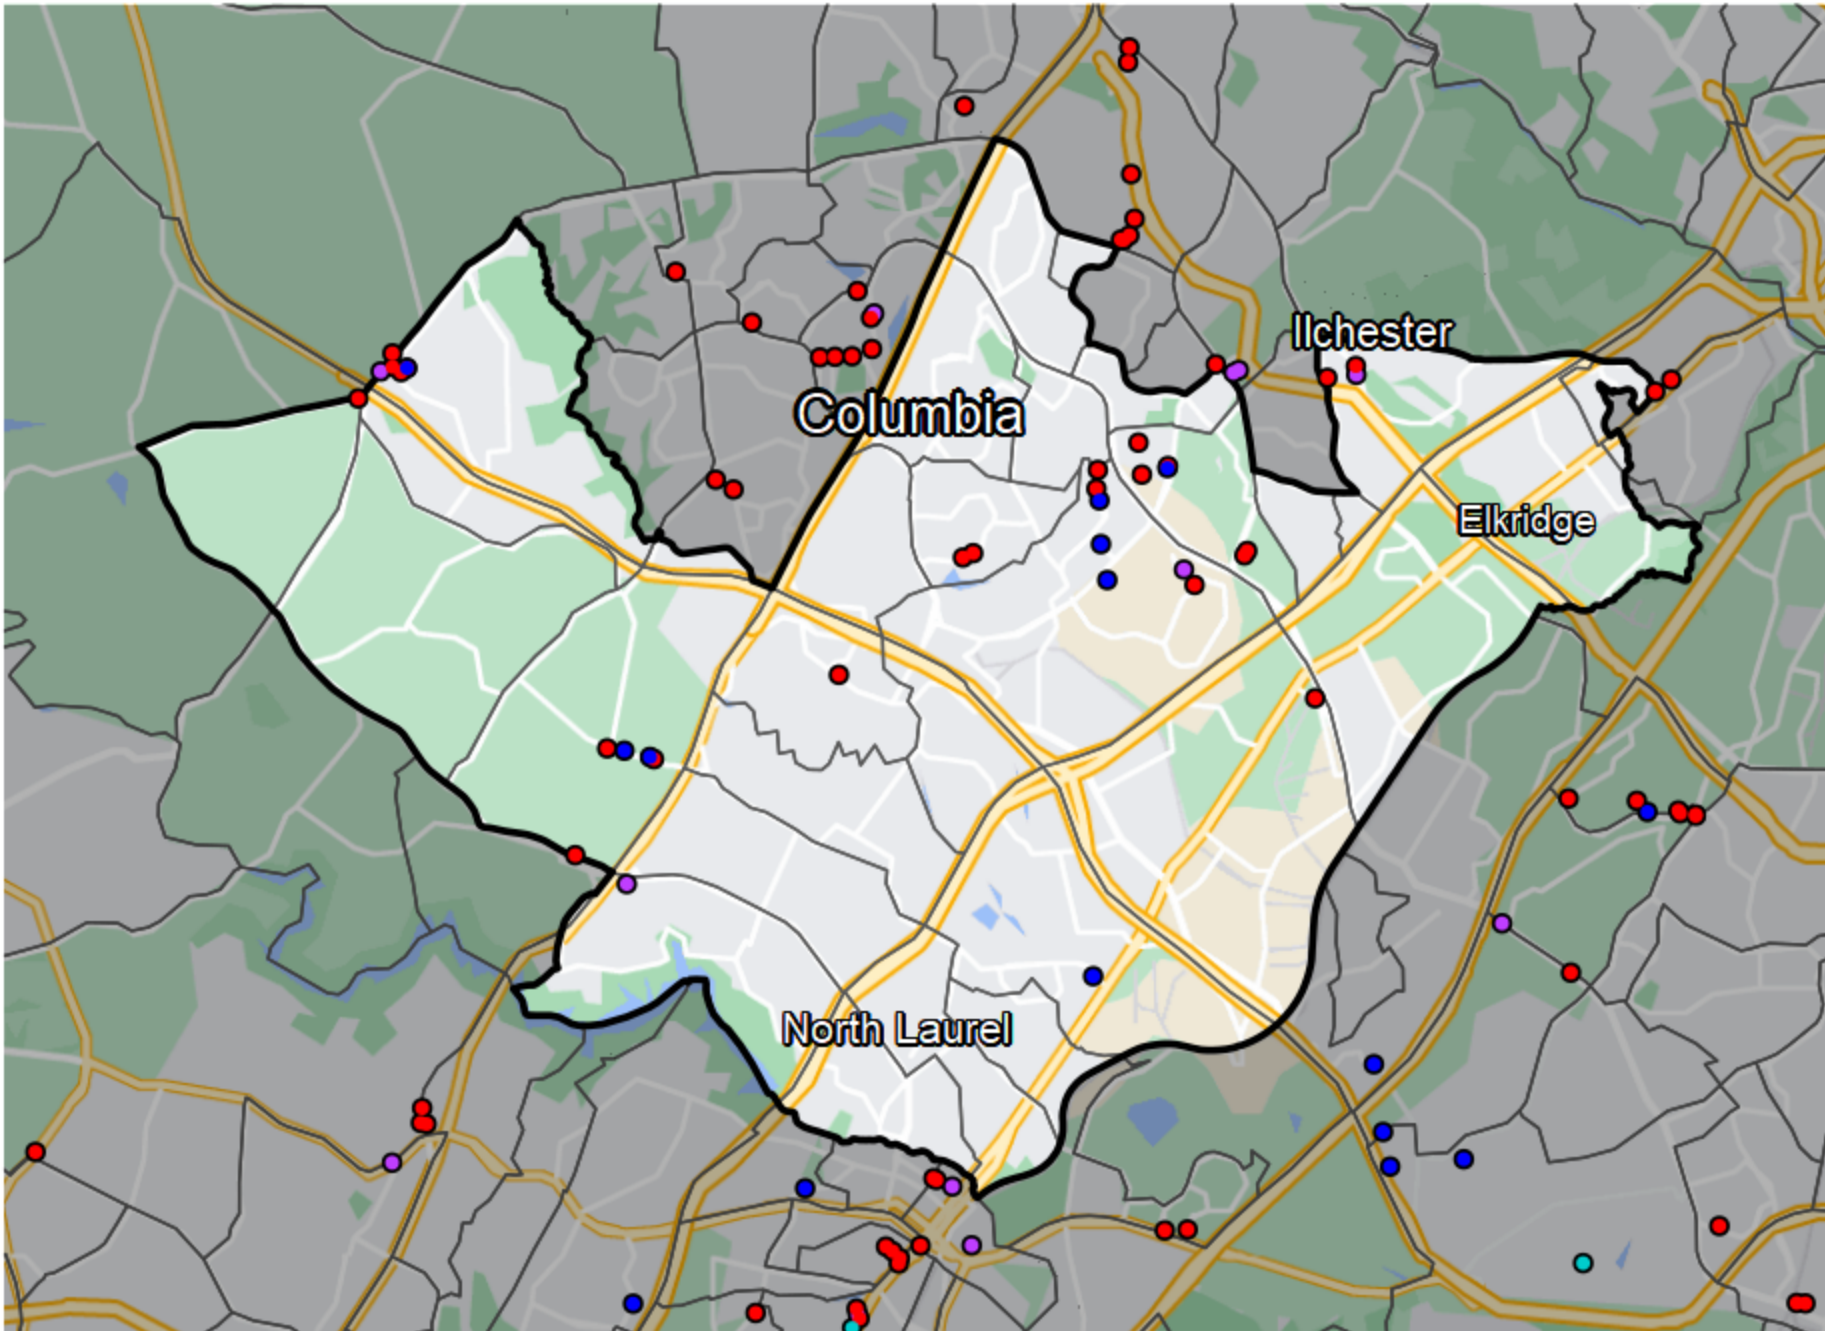

Maryland - State Legislative District 13

Banking Desert

■ No Branches within 10 Miles of Population Center

Financial Institutions

- Bank: 3
- Bank, Out-of-State: 22
- Credit Union: 8
- Credit Union, Out-of-State: 0