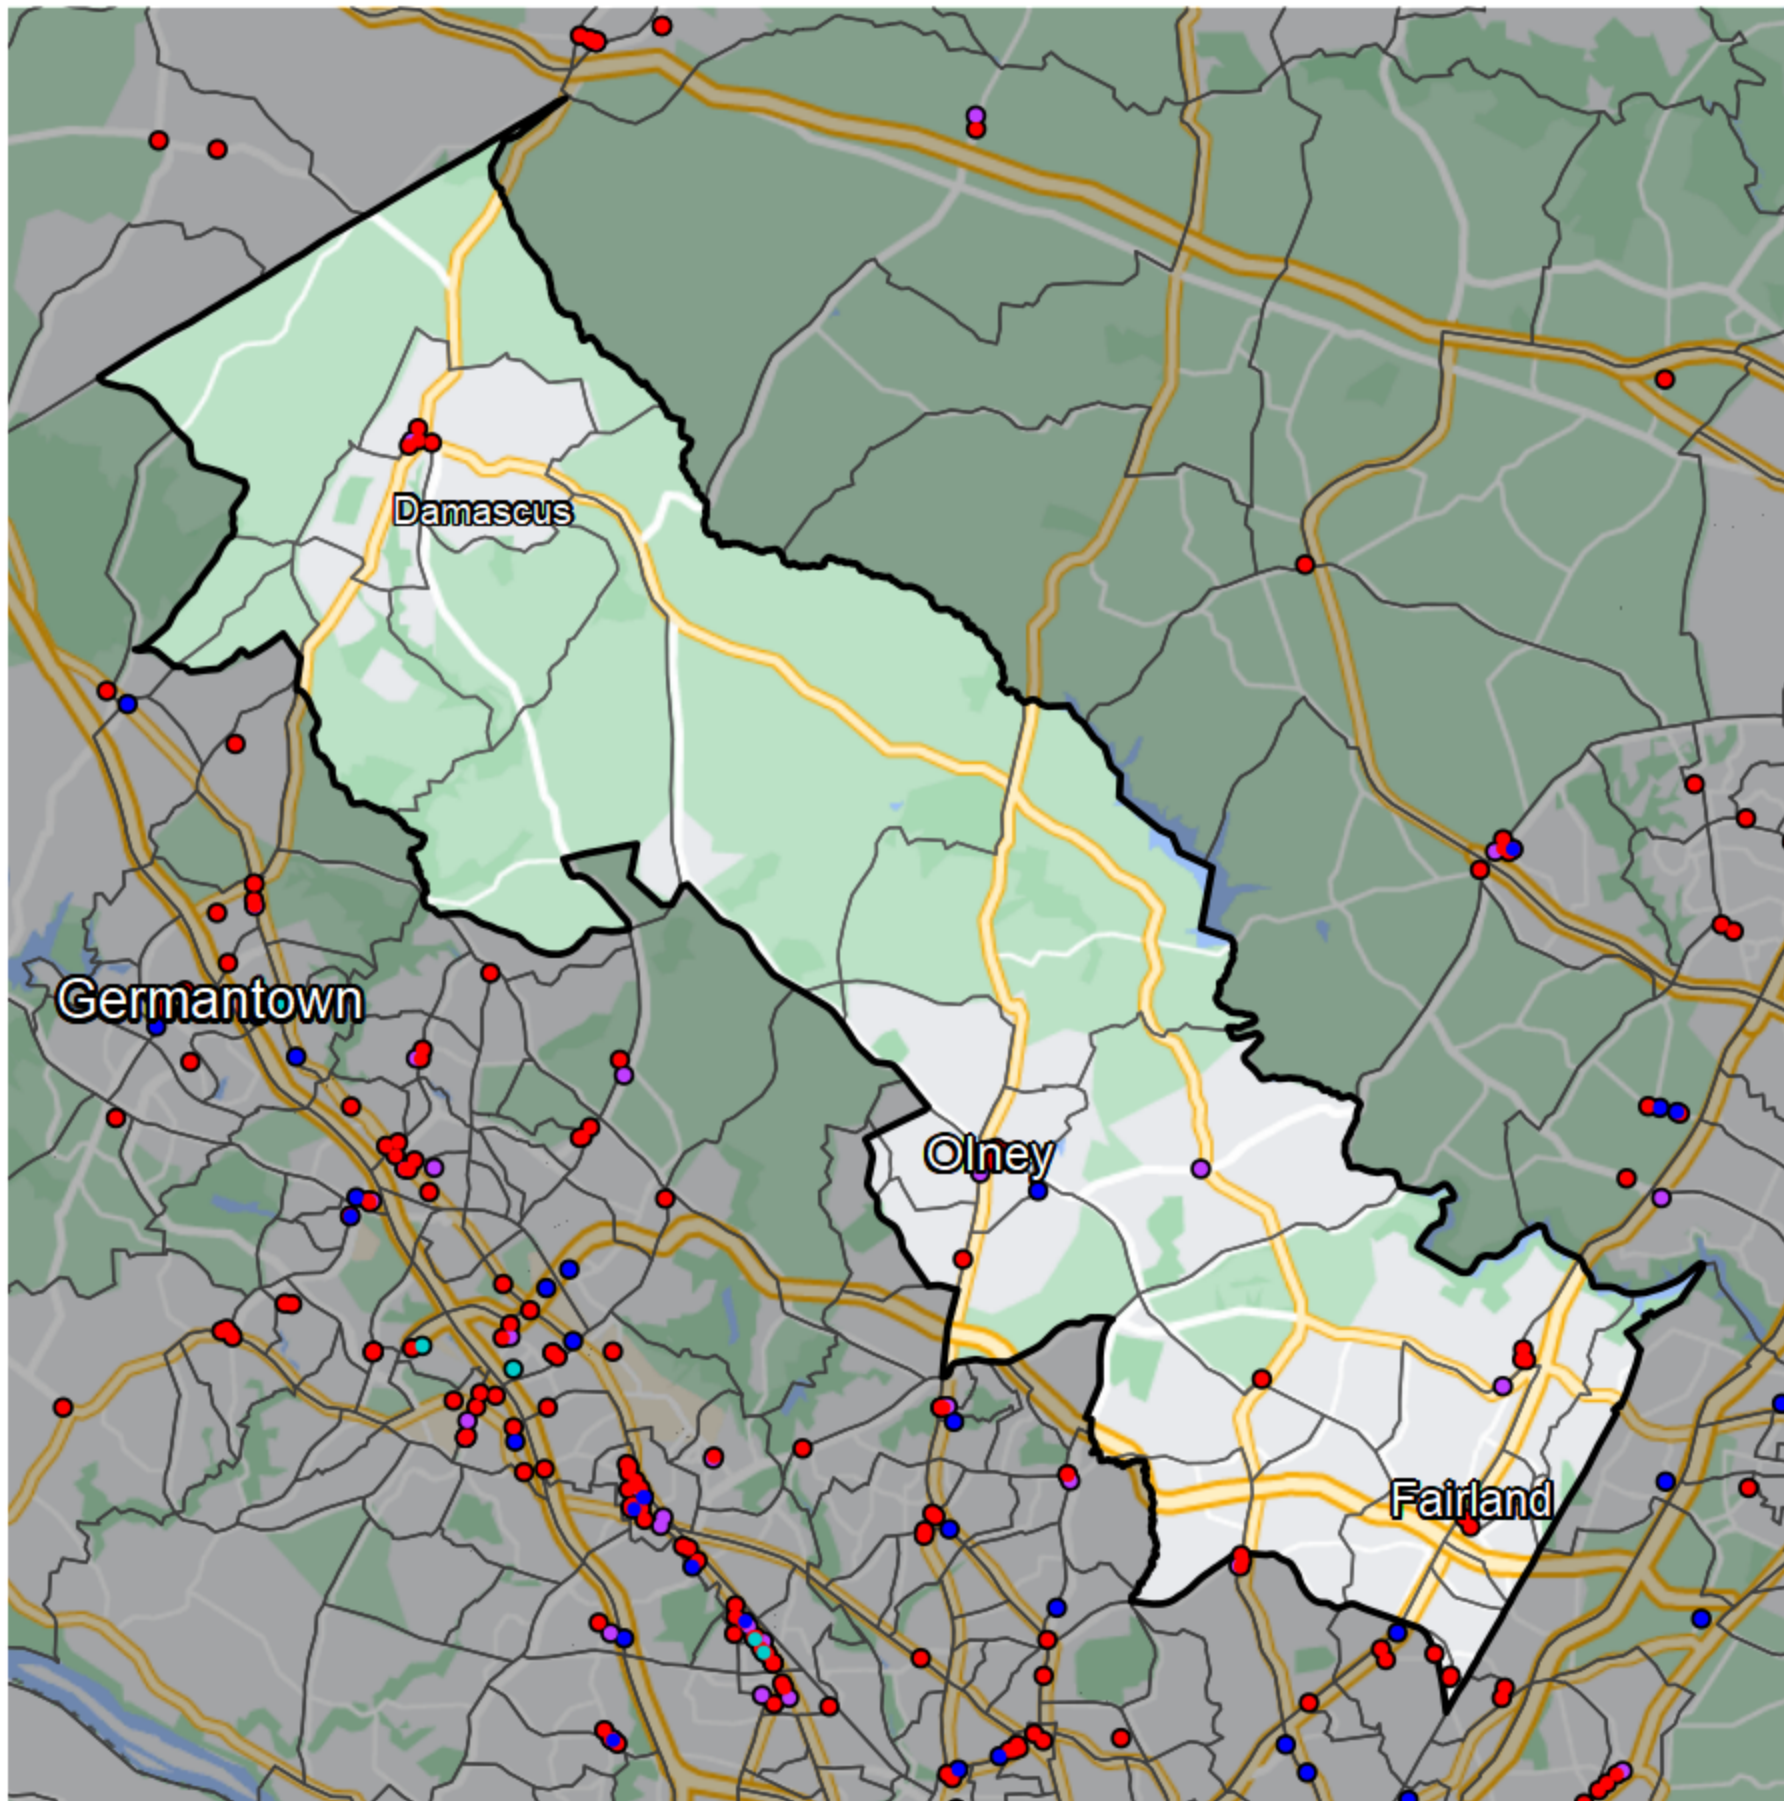

# Maryland - State Legislative District 14

## Banking Desert

■ No Branches within 10 Miles of Population Center