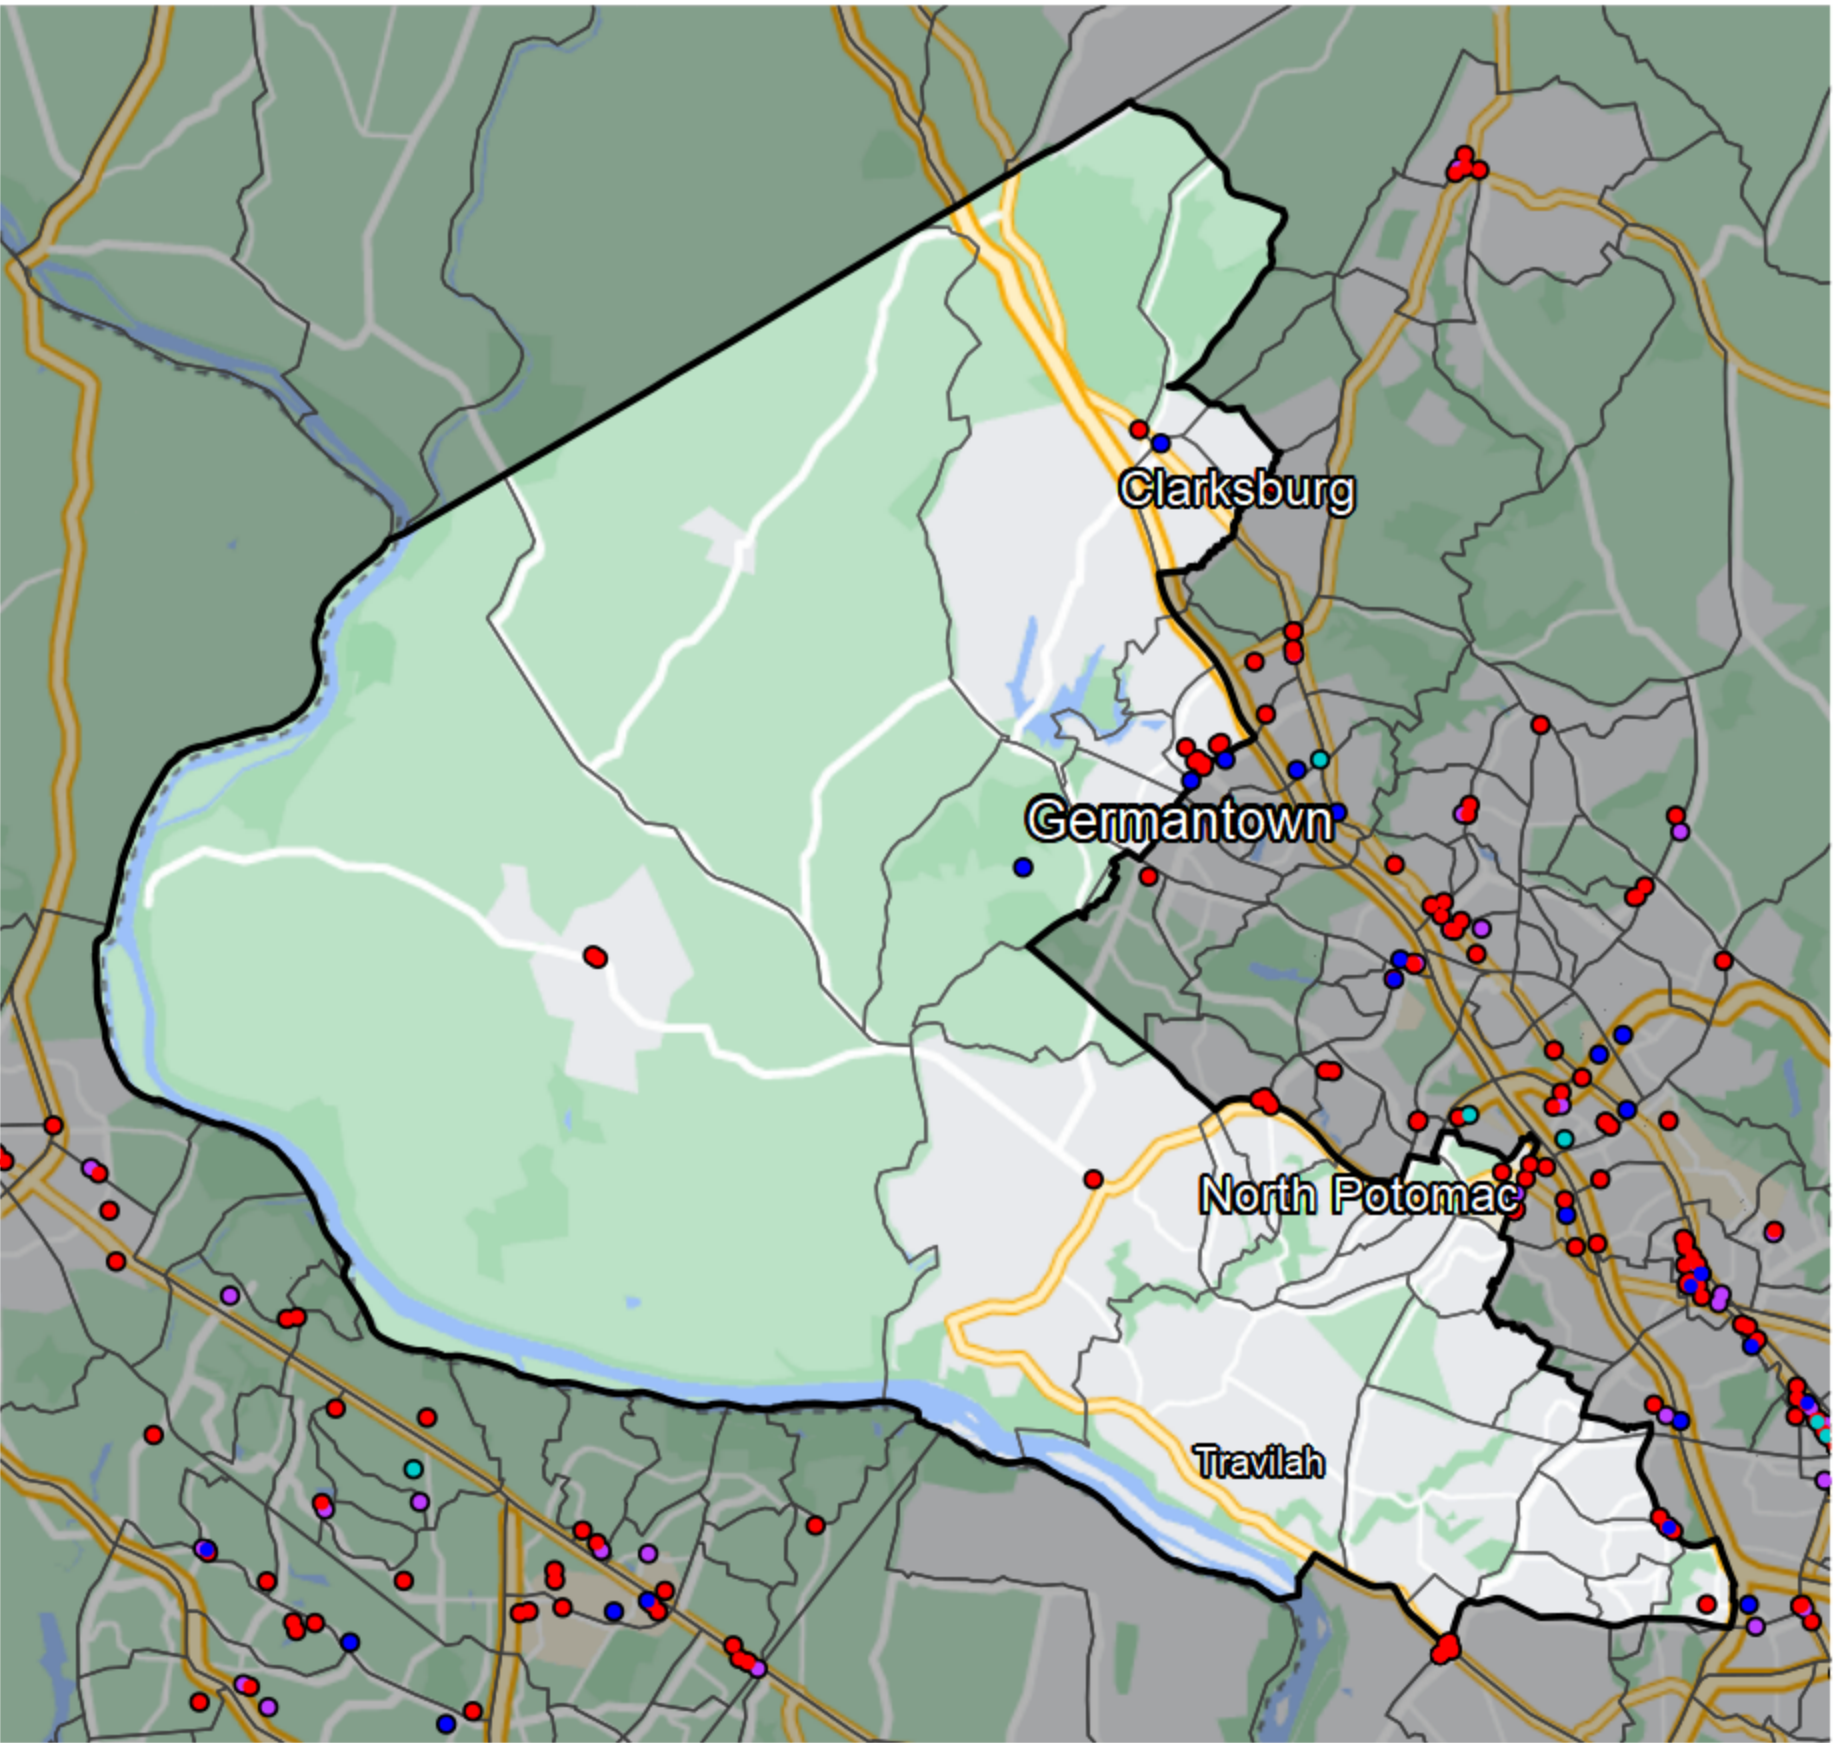

# Maryland - State Legislative District 15

- Banking Desert**
- No Branches within 10 Miles of Population Center
- Financial Institutions**
- Bank: 1
  - Bank, Out-of-State: 15
  - Credit Union: 3
  - Credit Union, Out-of-State: 0

Sources: NCUA, FDIC, UW-Madison Population Lab, CDFI, US Census, Google Maps, CUNA