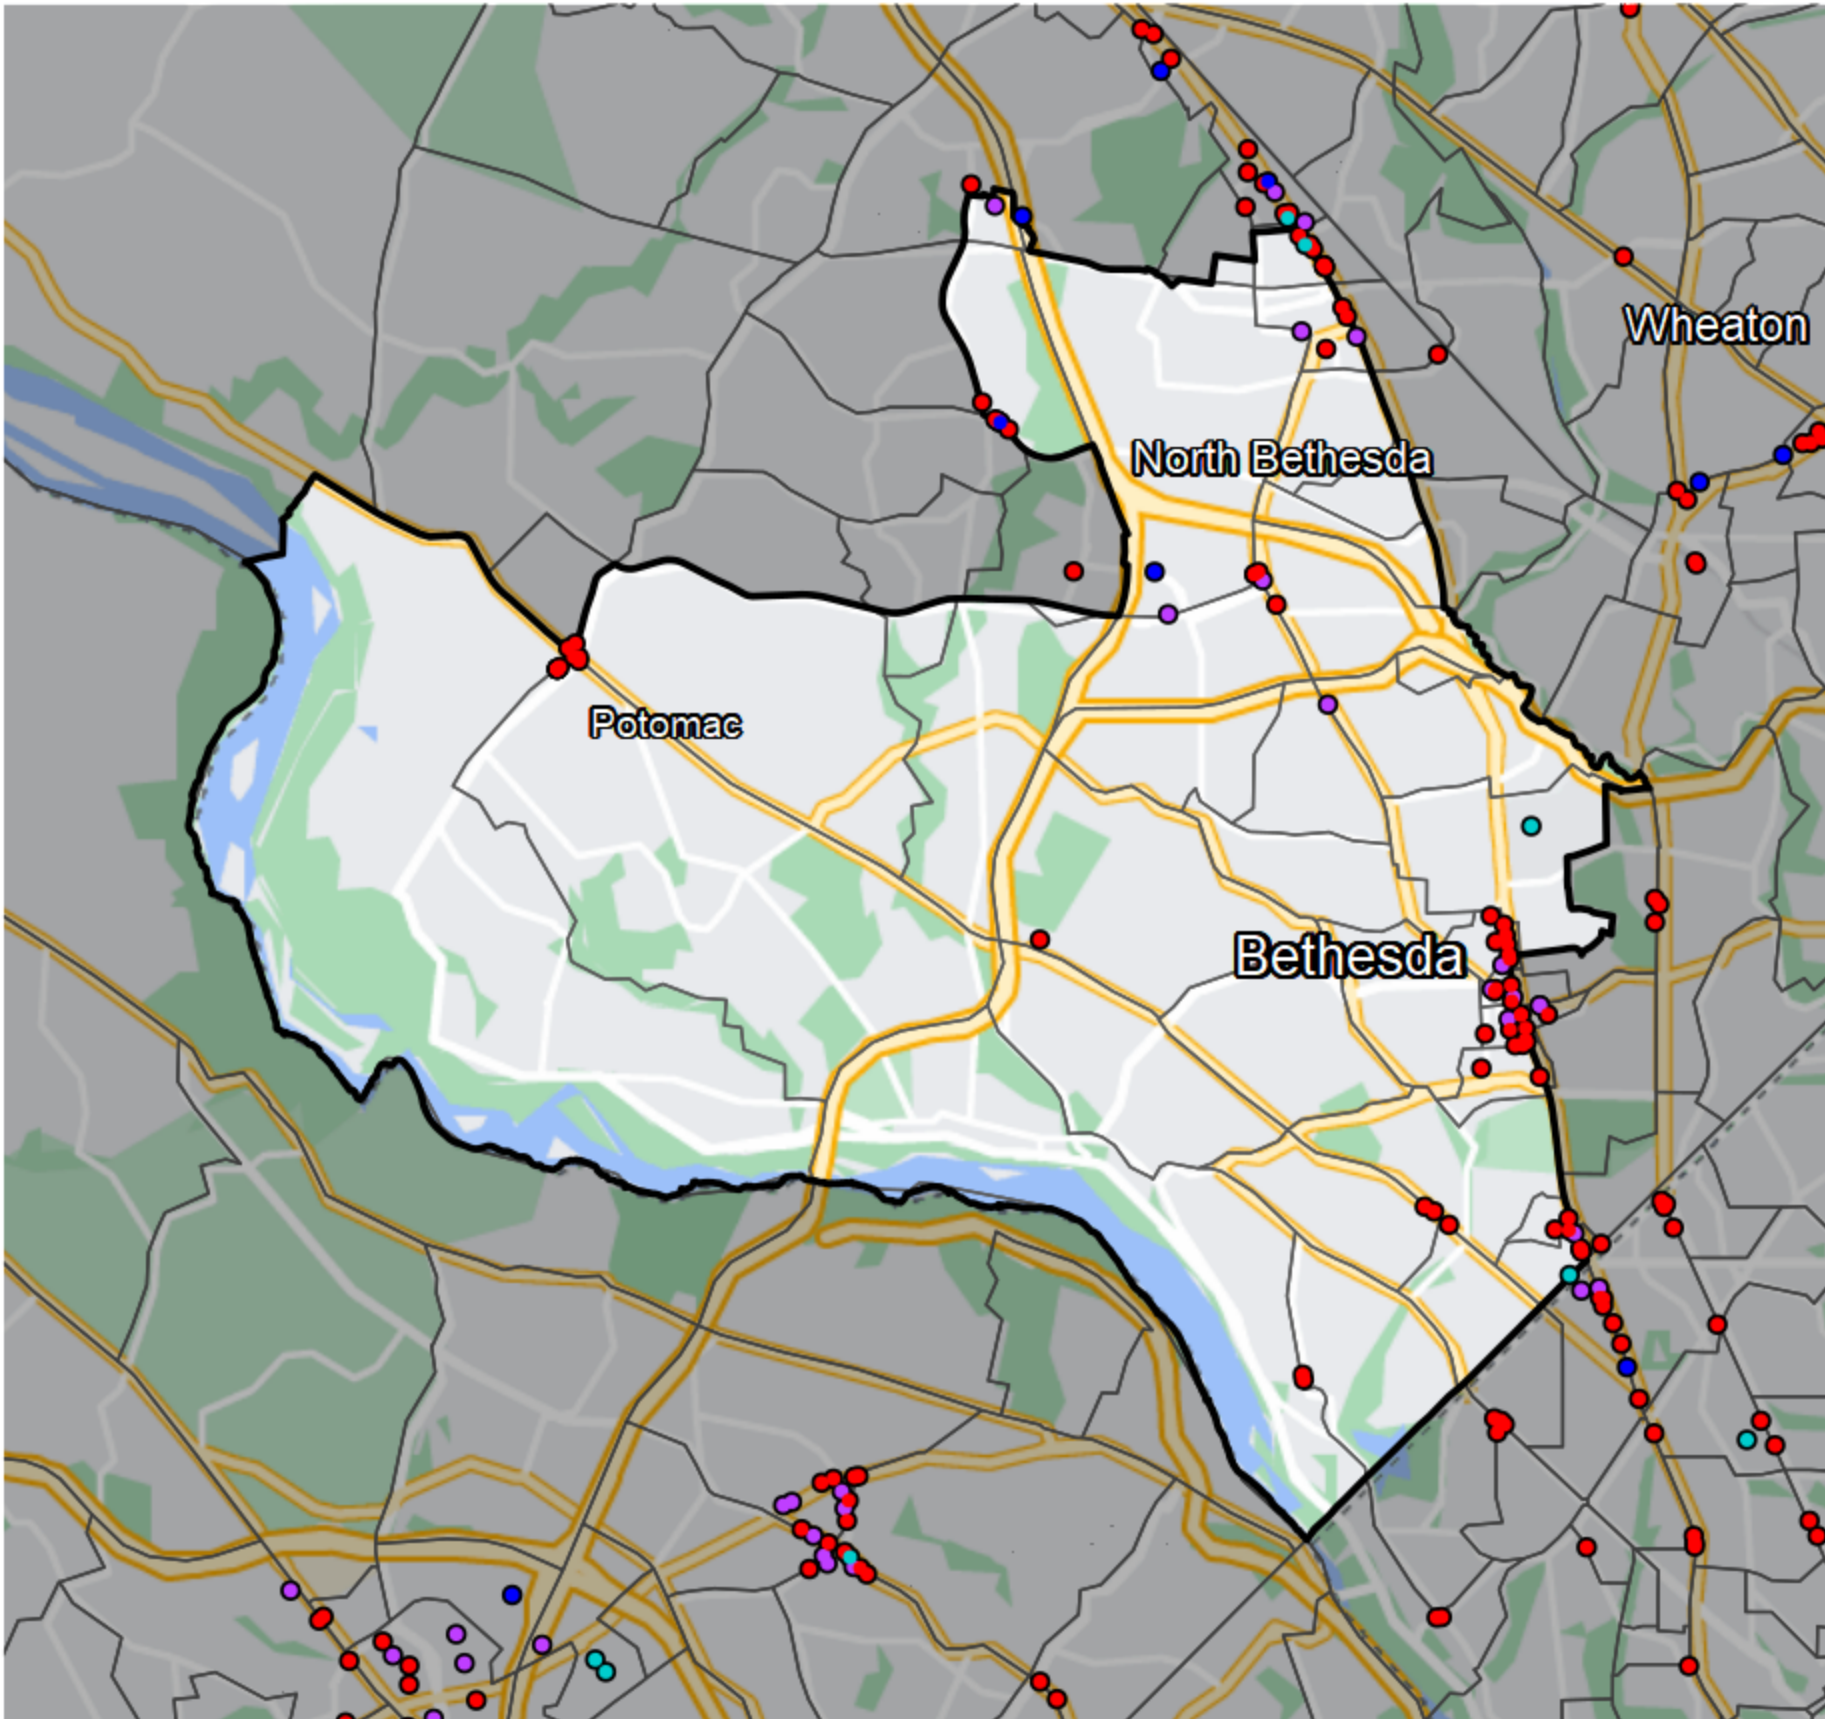

# Maryland - State Legislative District 16

Banking Desert  
No Branches within 10 Miles of Population Center

Financial Institutions  
Bank: 13  
Bank, Out-of-State: 50  
Credit Union: 2  
Credit Union, Out-of-State: 3