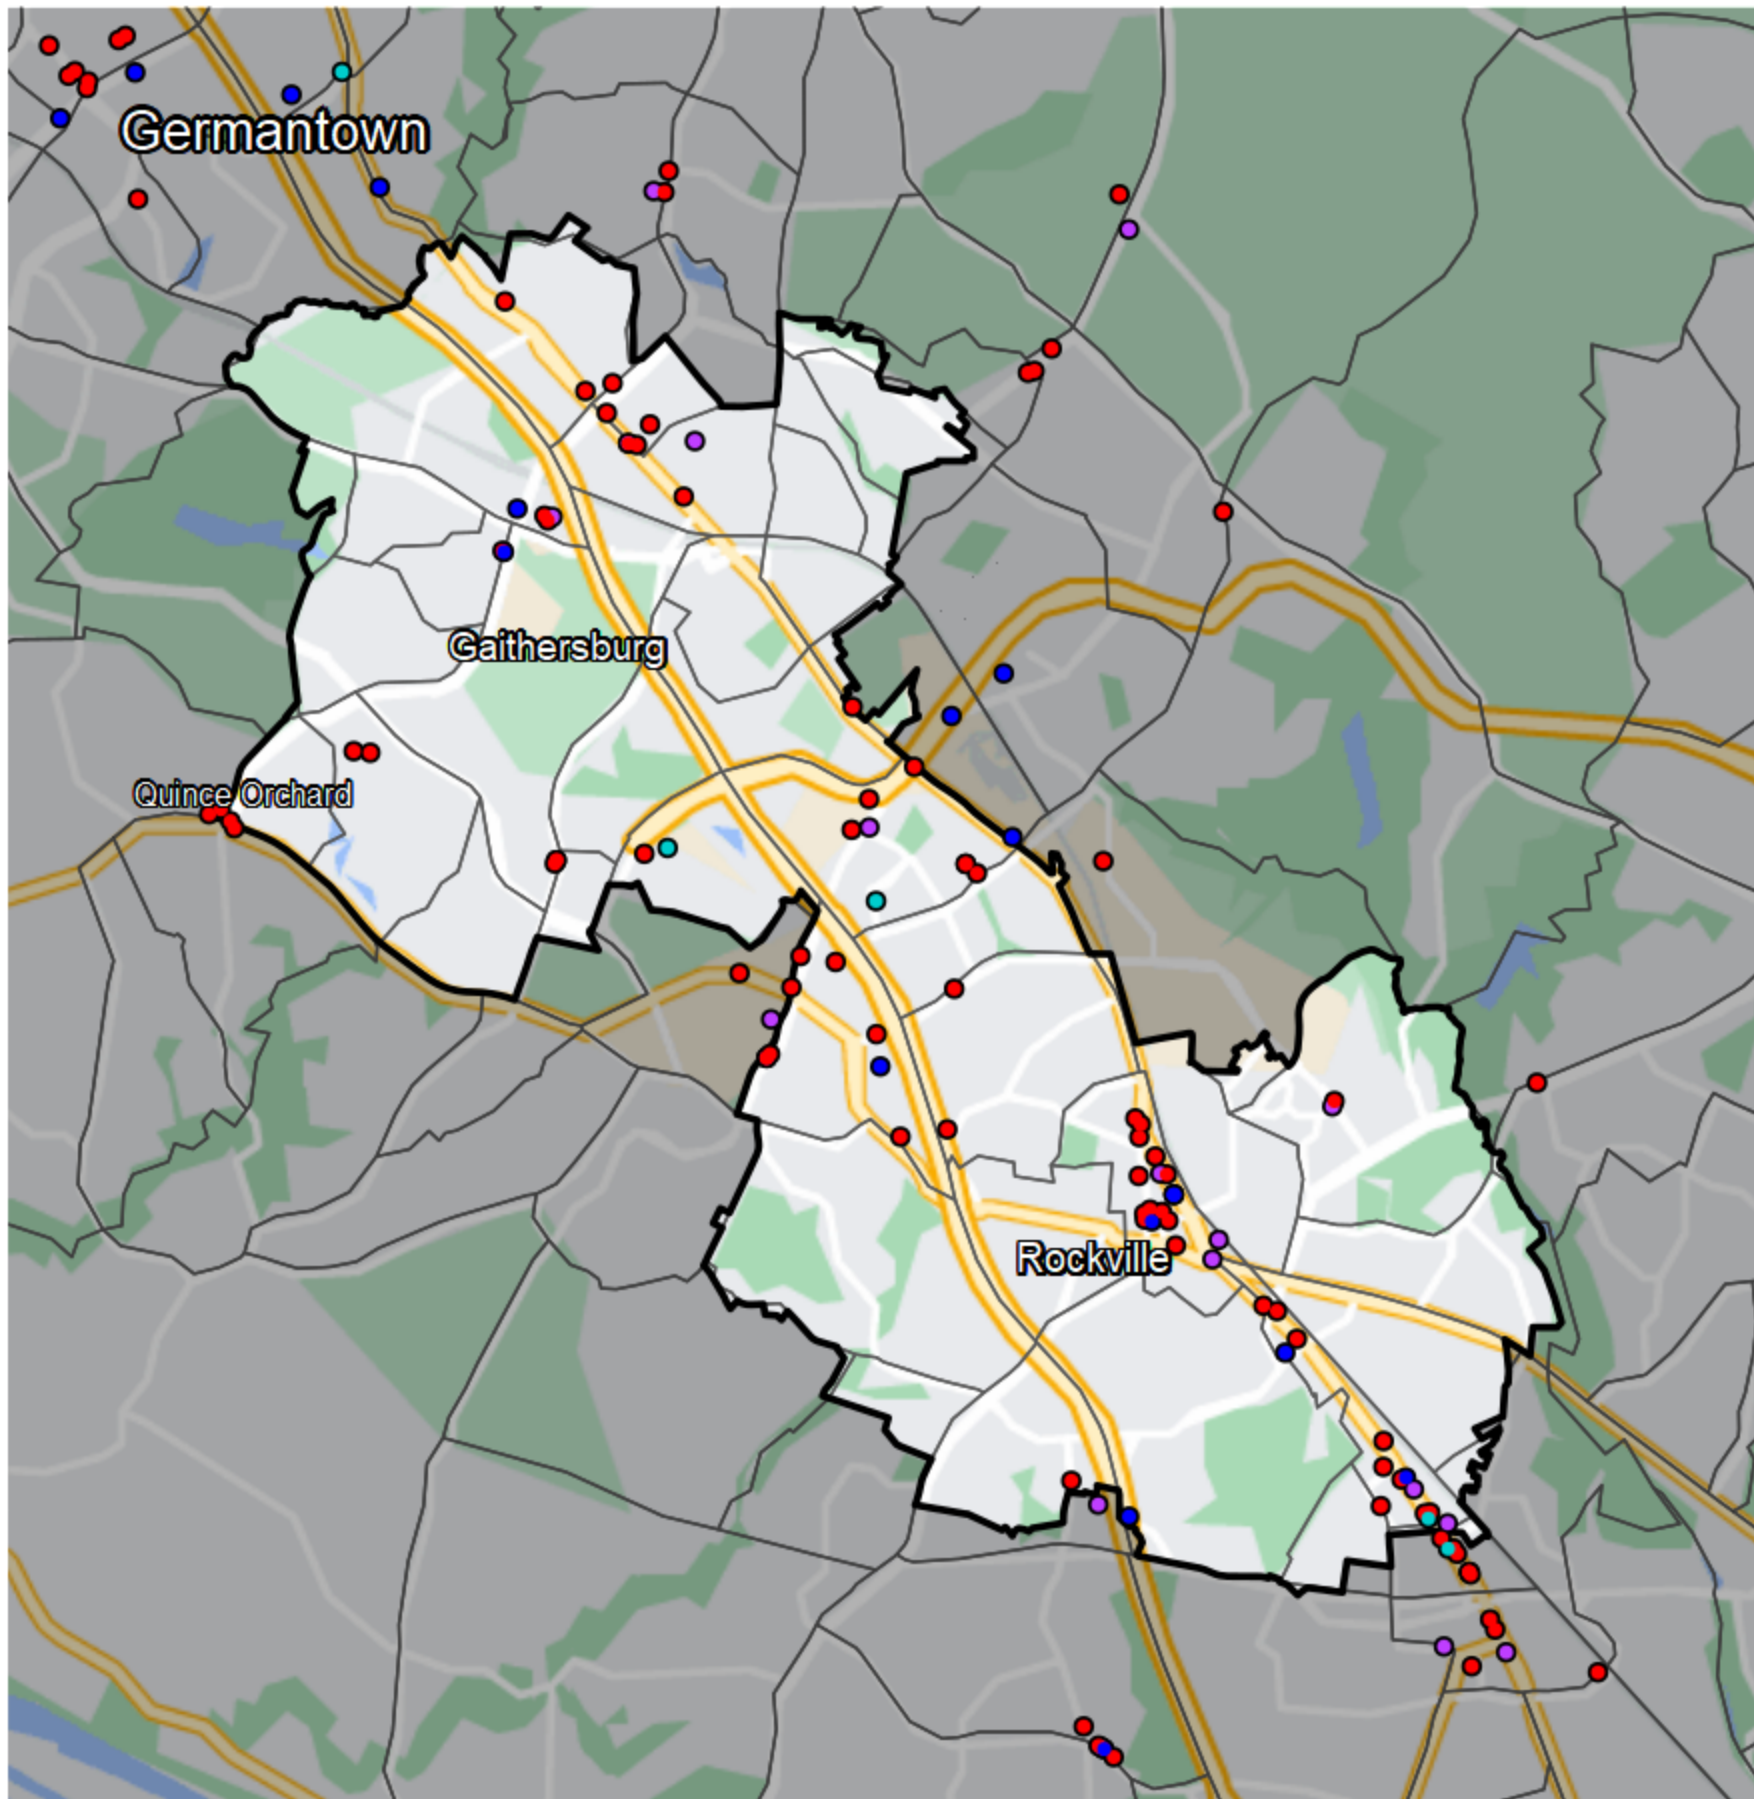

Maryland - State Legislative District 17

Banking Desert

No Branches within 10 Miles of Population Center

Financial Institutions

- Bank: 11
- Bank, Out-of-State: 57
- Credit Union: 10
- Credit Union, Out-of-State: 3