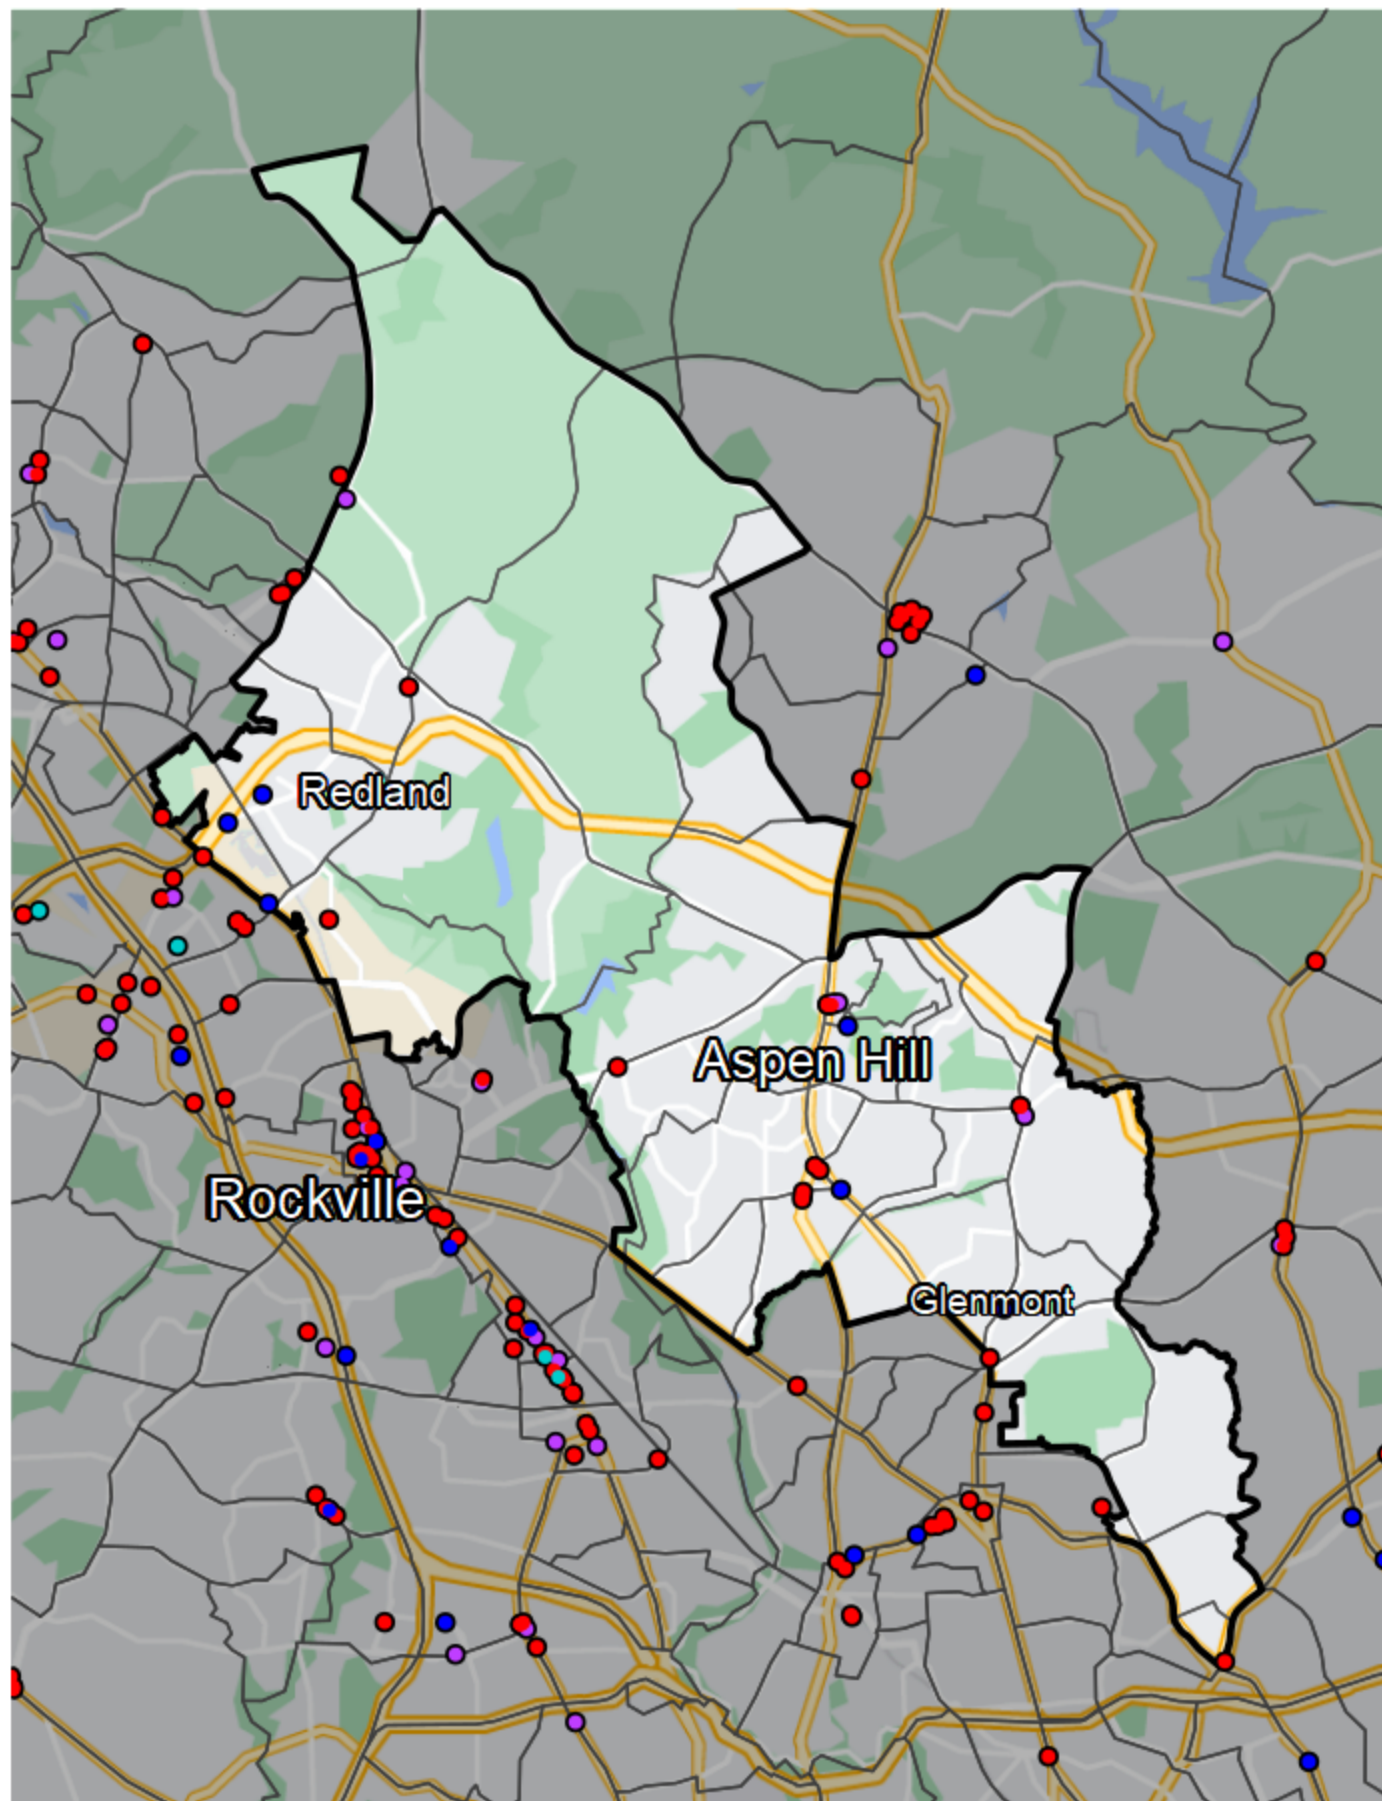

Maryland - State Legislative District 19

Banking Desert

No Branches within 10 Miles of Population Center

Financial Institutions

- Bank: 4
- Bank, Out-of-State: 16
- Credit Union: 6
- Credit Union, Out-of-State: 0