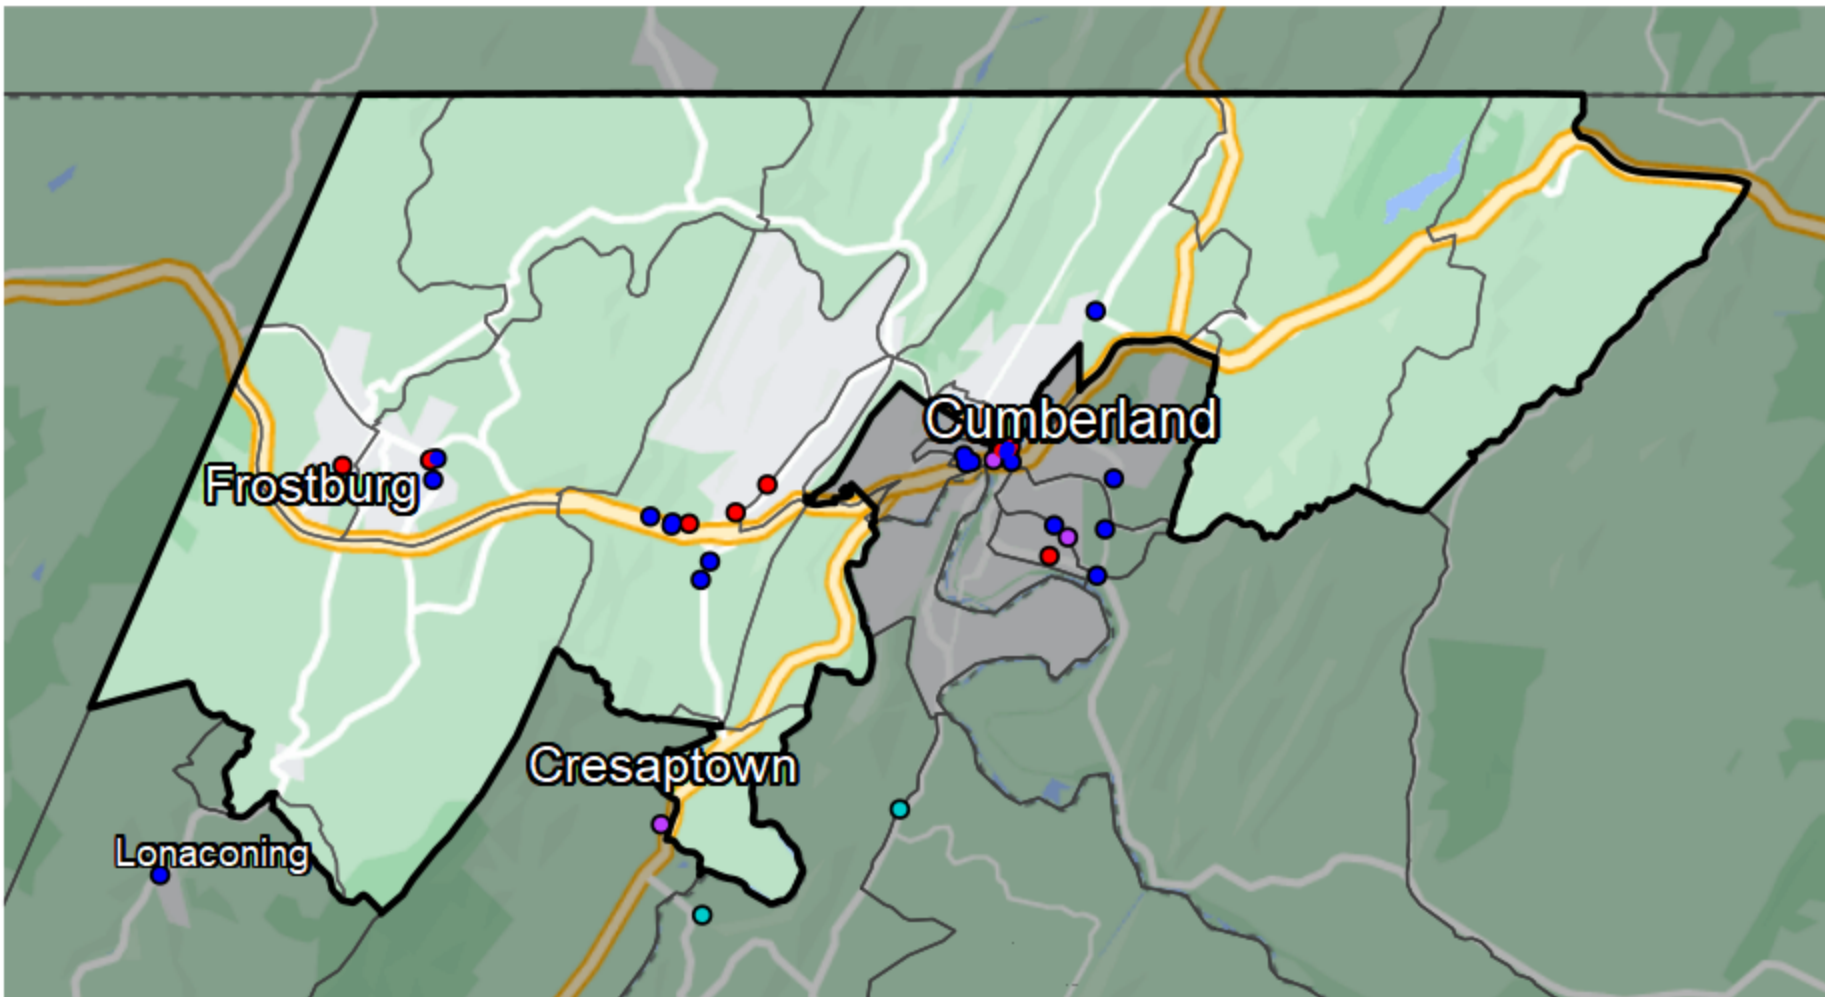

Maryland - State Legislative Subdistrict 1B

Banking Desert

No Branches within 10 Miles of Population Center

Financial Institutions

- Bank: 1
- Bank, Out-of-State: 11
- Credit Union: 13
- Credit Union, Out-of-State: 0

Sources: NCUA, FDIC, UW-Madison Population Lab, CDFI, US Census, Google Maps, CUNA