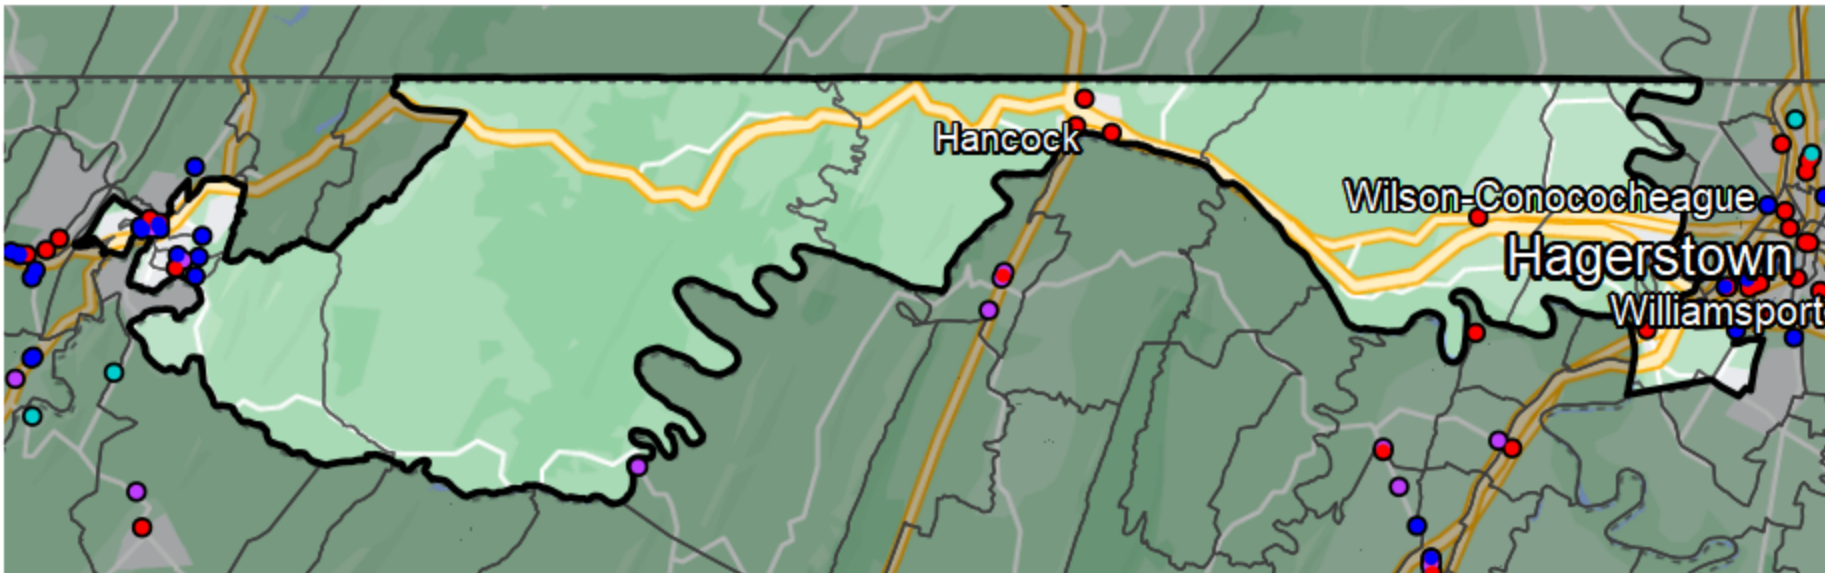

## Maryland - State Legislative Subdistrict 1C

**Banking Desert**  
No Branches within 10 Miles of Population Center

**Financial Institutions**

- Bank: 1
- Bank, Out-of-State: 6
- Credit Union: 9
- Credit Union, Out-of-State: 0

Sources: NCUA, FDIC, UW-Madison Population Lab, CDFI, US Census, Google Maps, CUNA