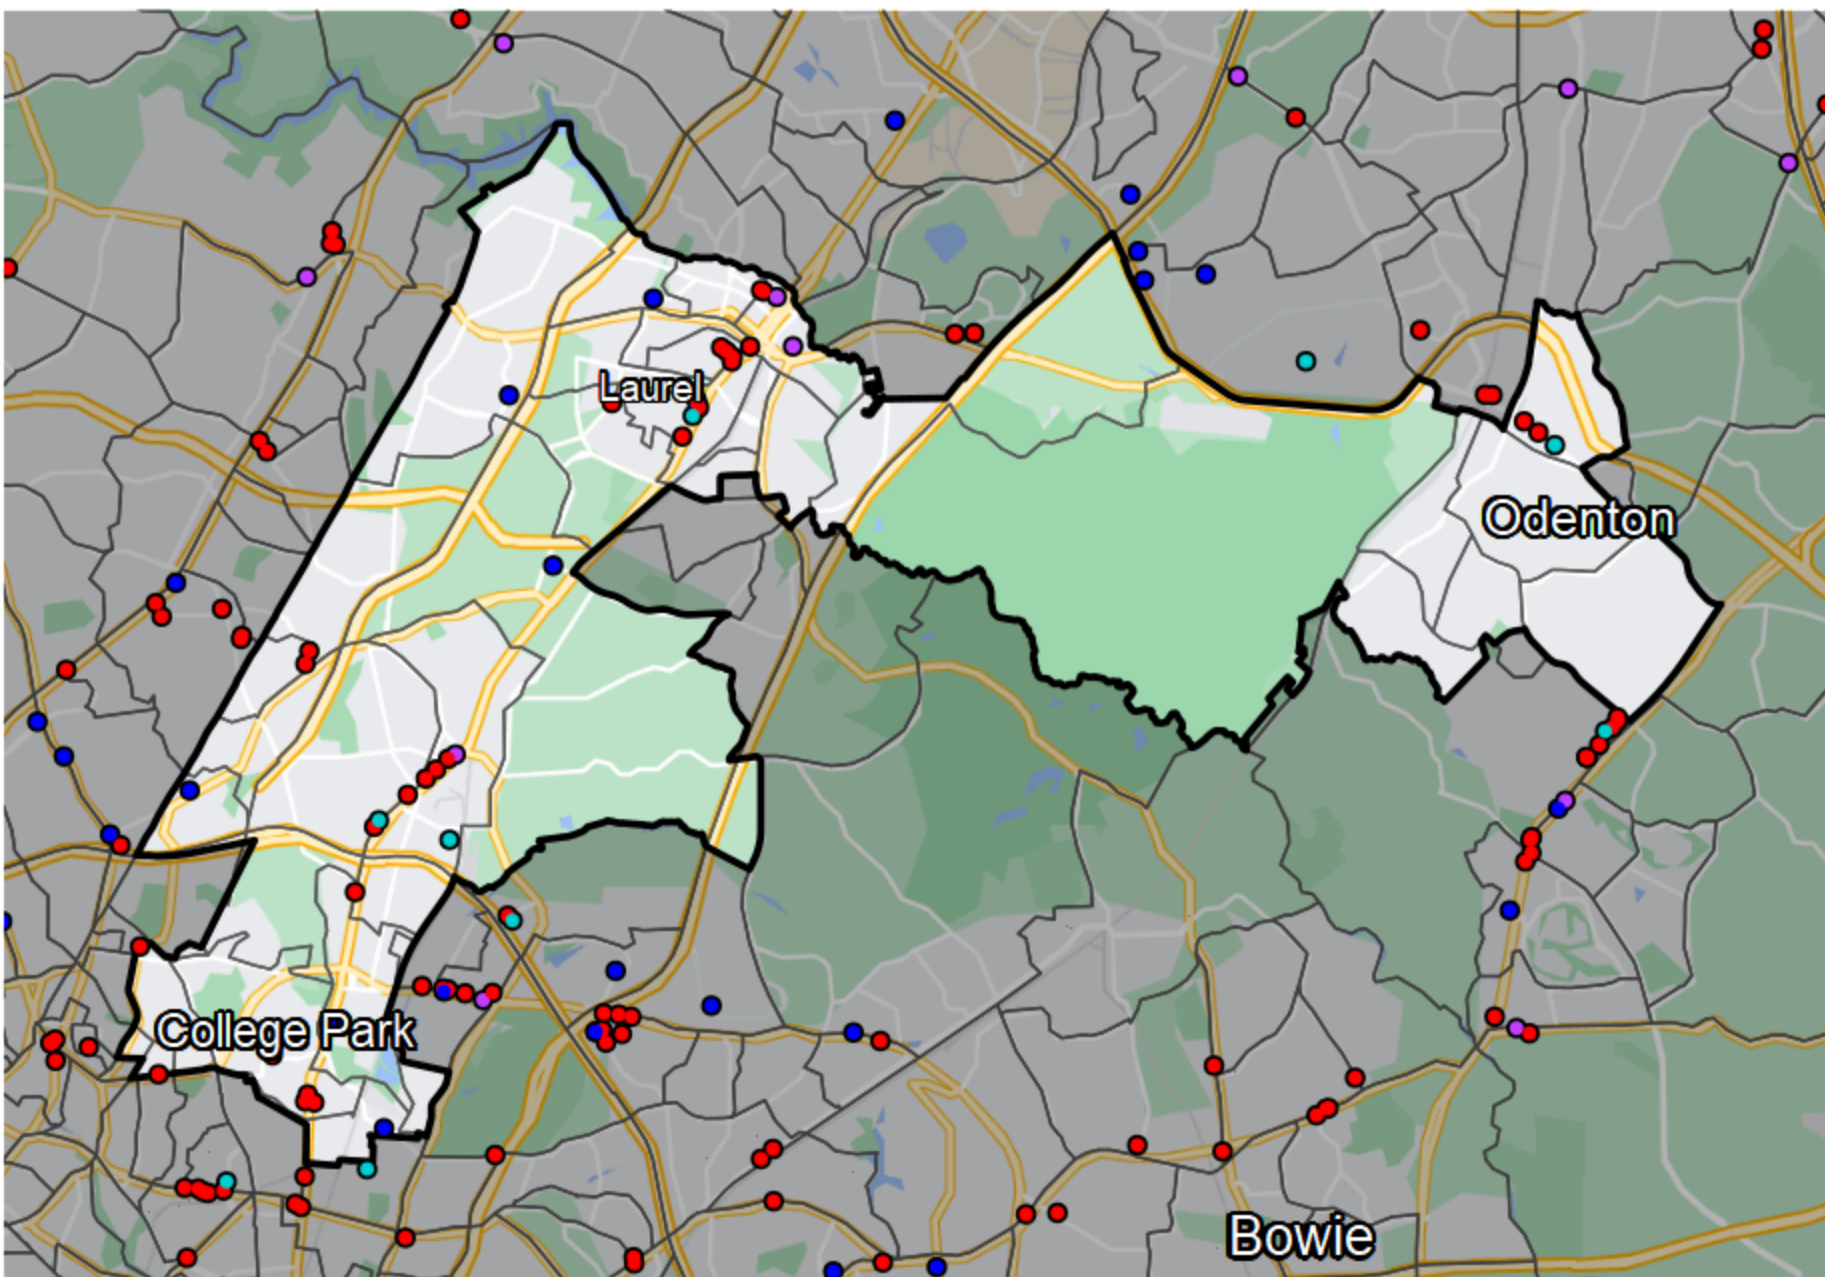

Maryland - State Legislative District 21

Banking Desert

 No Branches within 10 Miles of Population Center

Financial Institutions

-  Bank: 4
-  Bank, Out-of-State: 27
-  Credit Union: 6
-  Credit Union, Out-of-State: 4

Sources: NCUA, FDIC, UW-Madison Population Lab, CDFI, US Census, Google Maps, CUNA