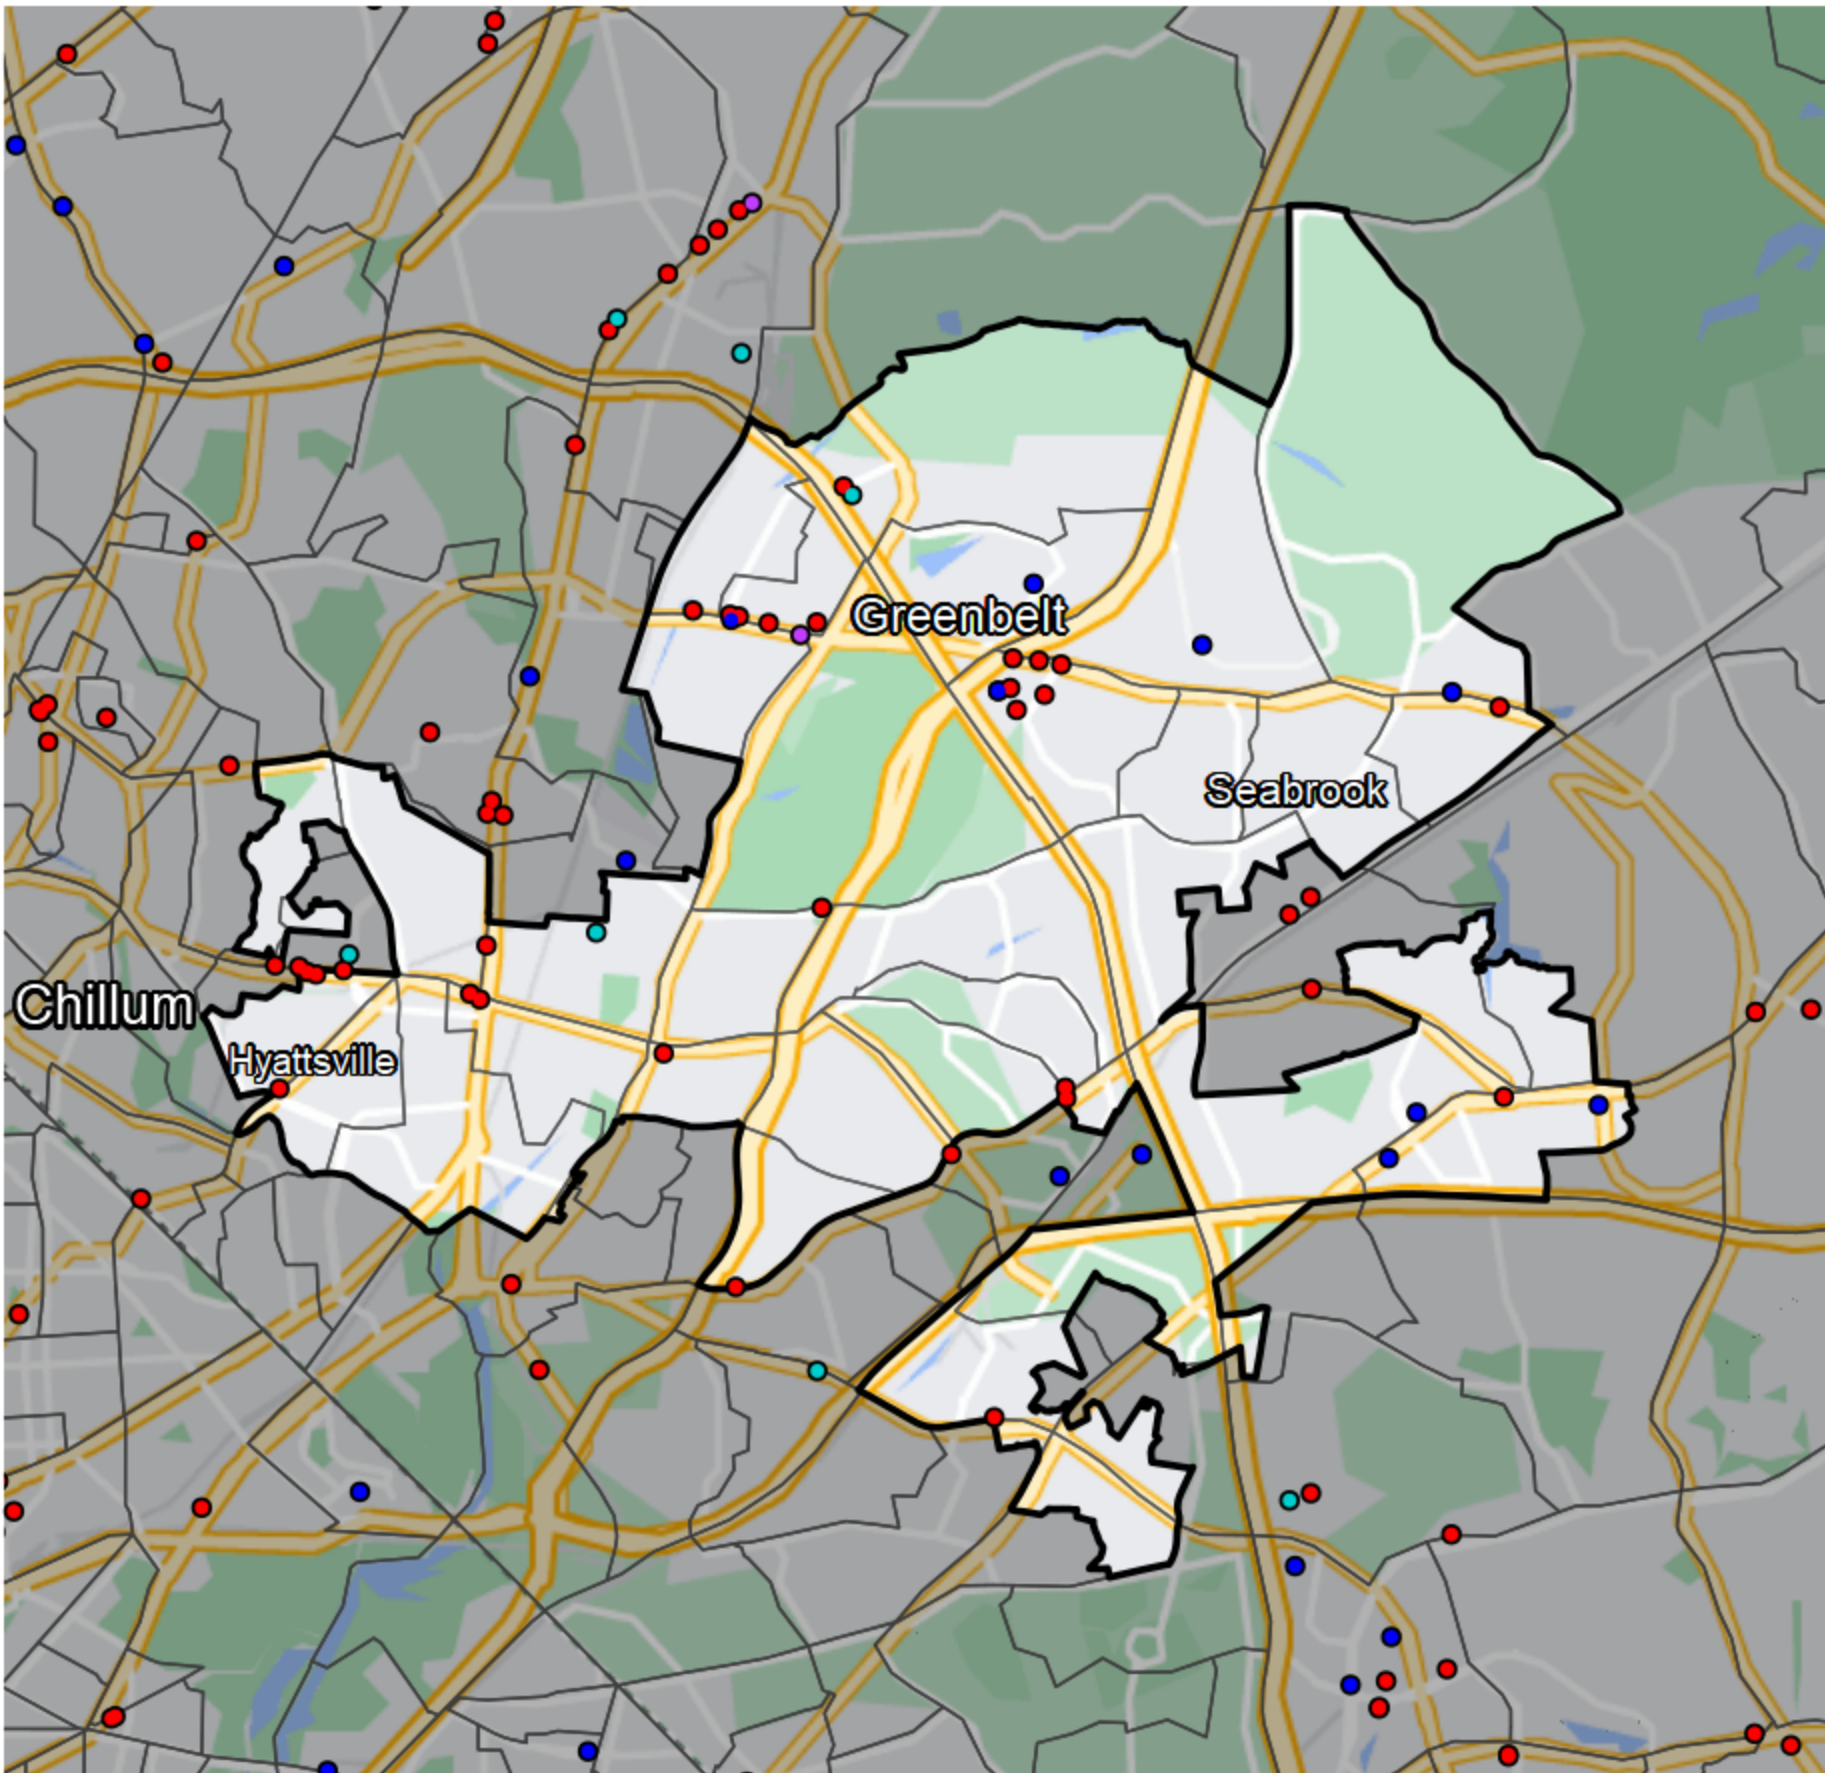

# Maryland - State Legislative District 22

## Banking Desert

No Branches within 10 Miles of Population Center