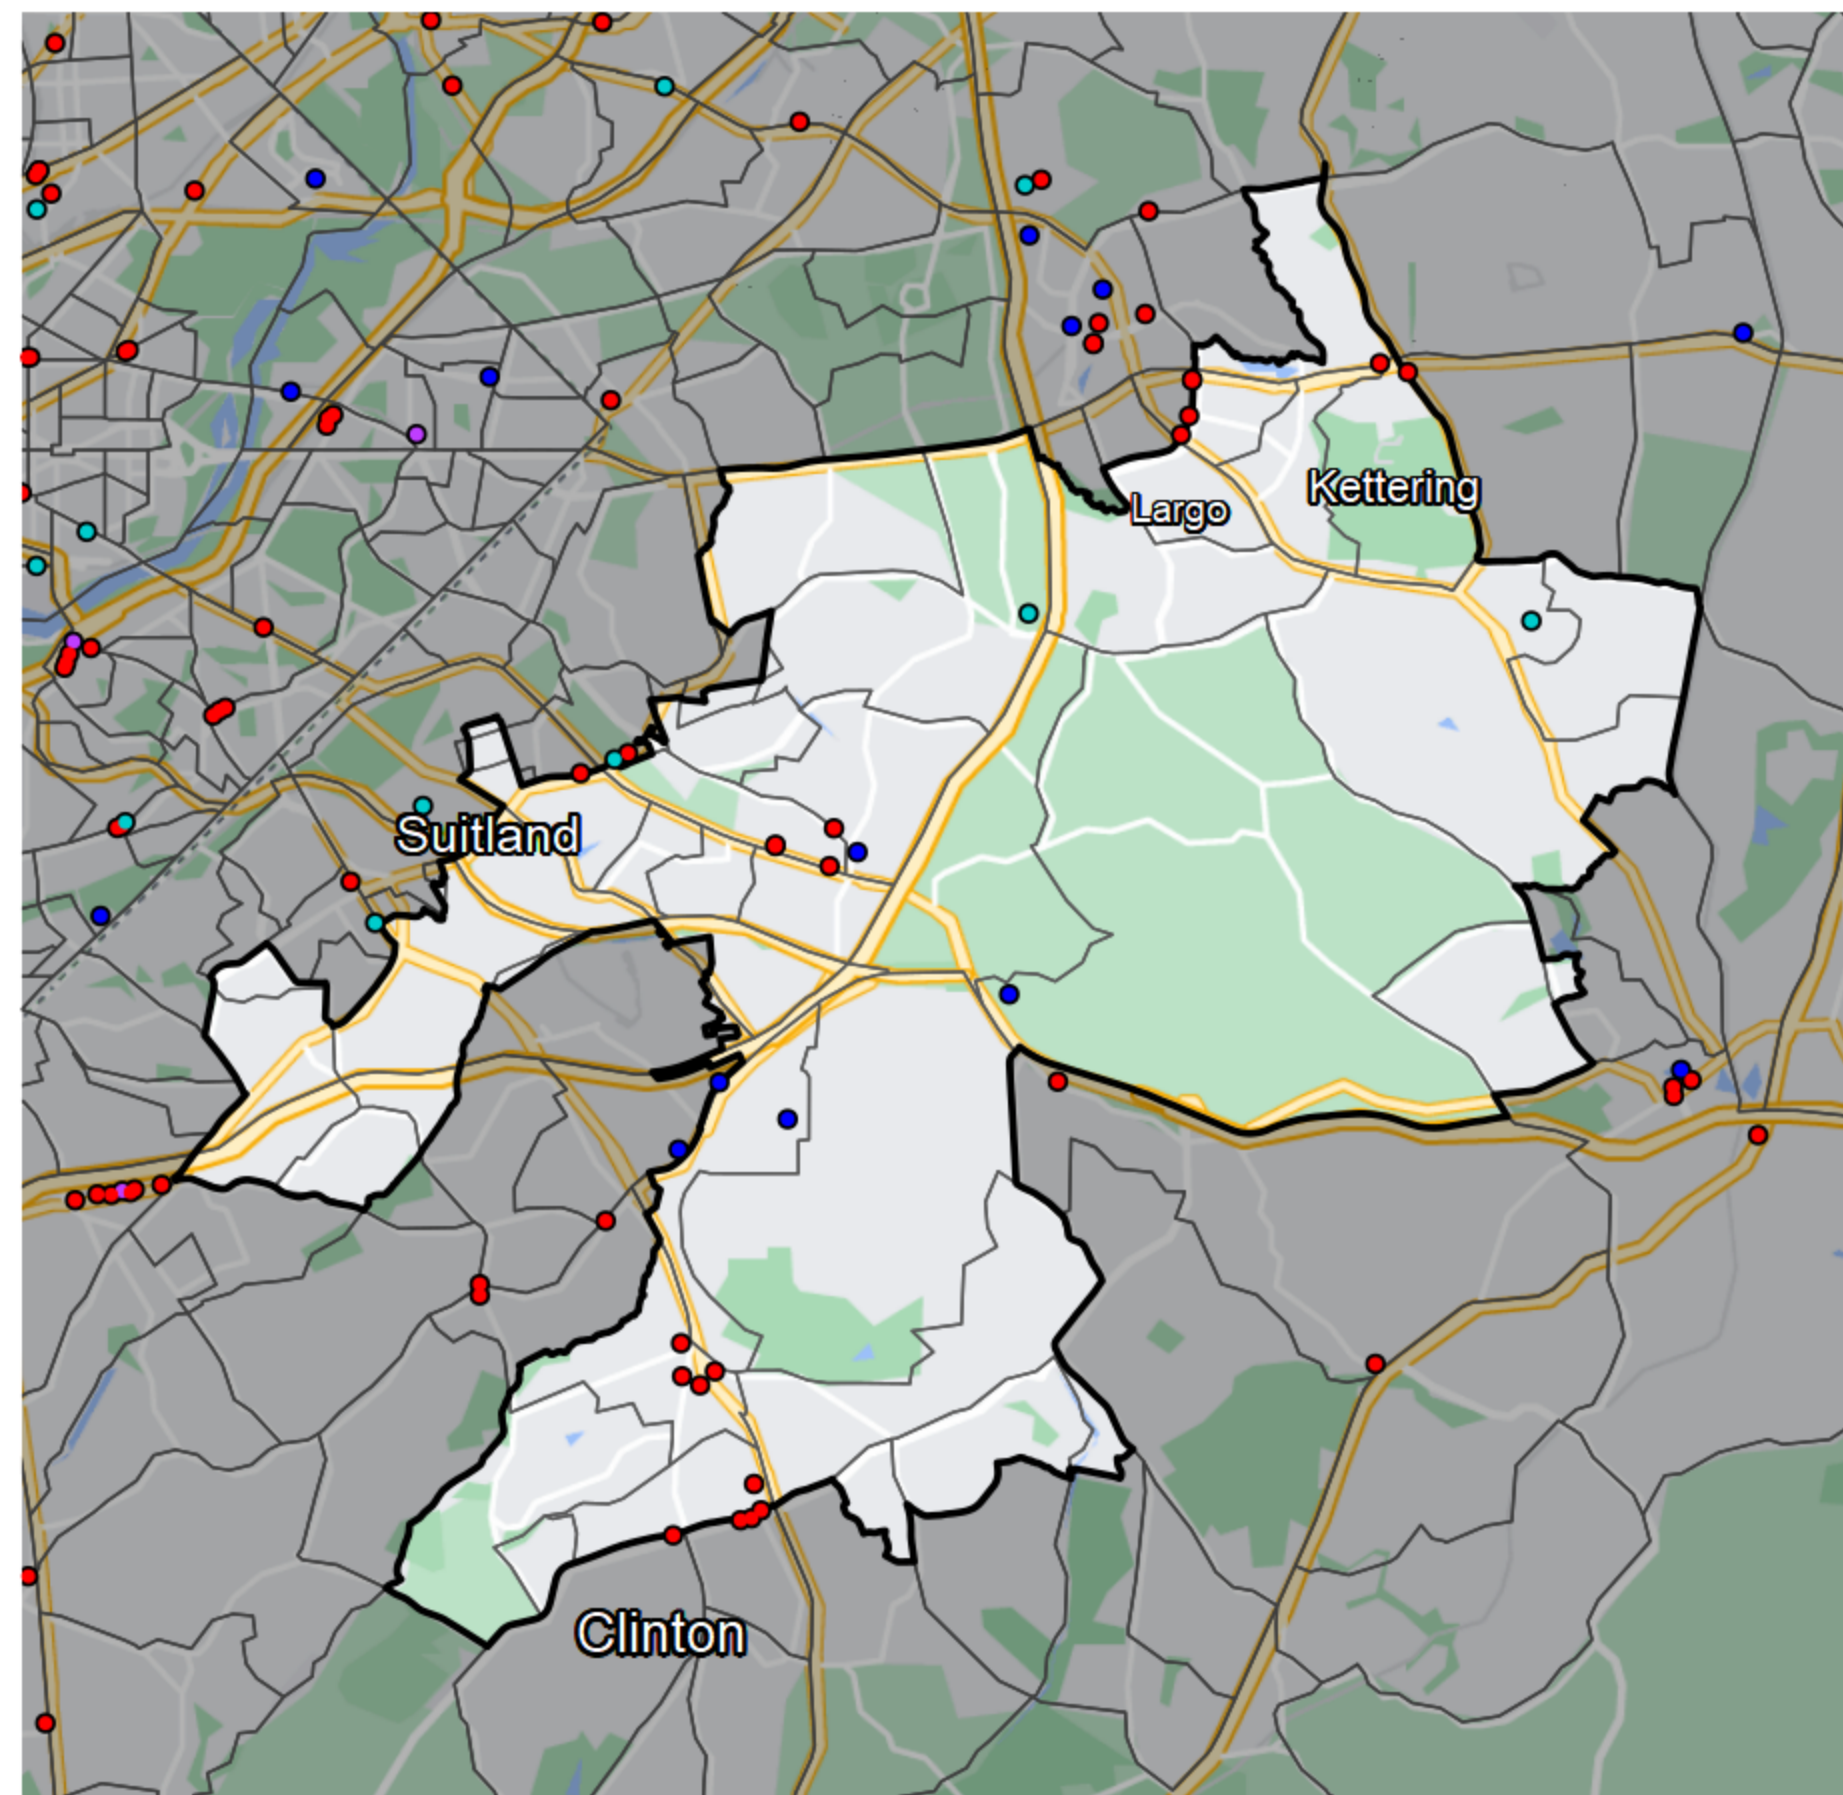

# Maryland - State Legislative District 25

## Banking Desert

- No Branches within 10 Miles of Population Center