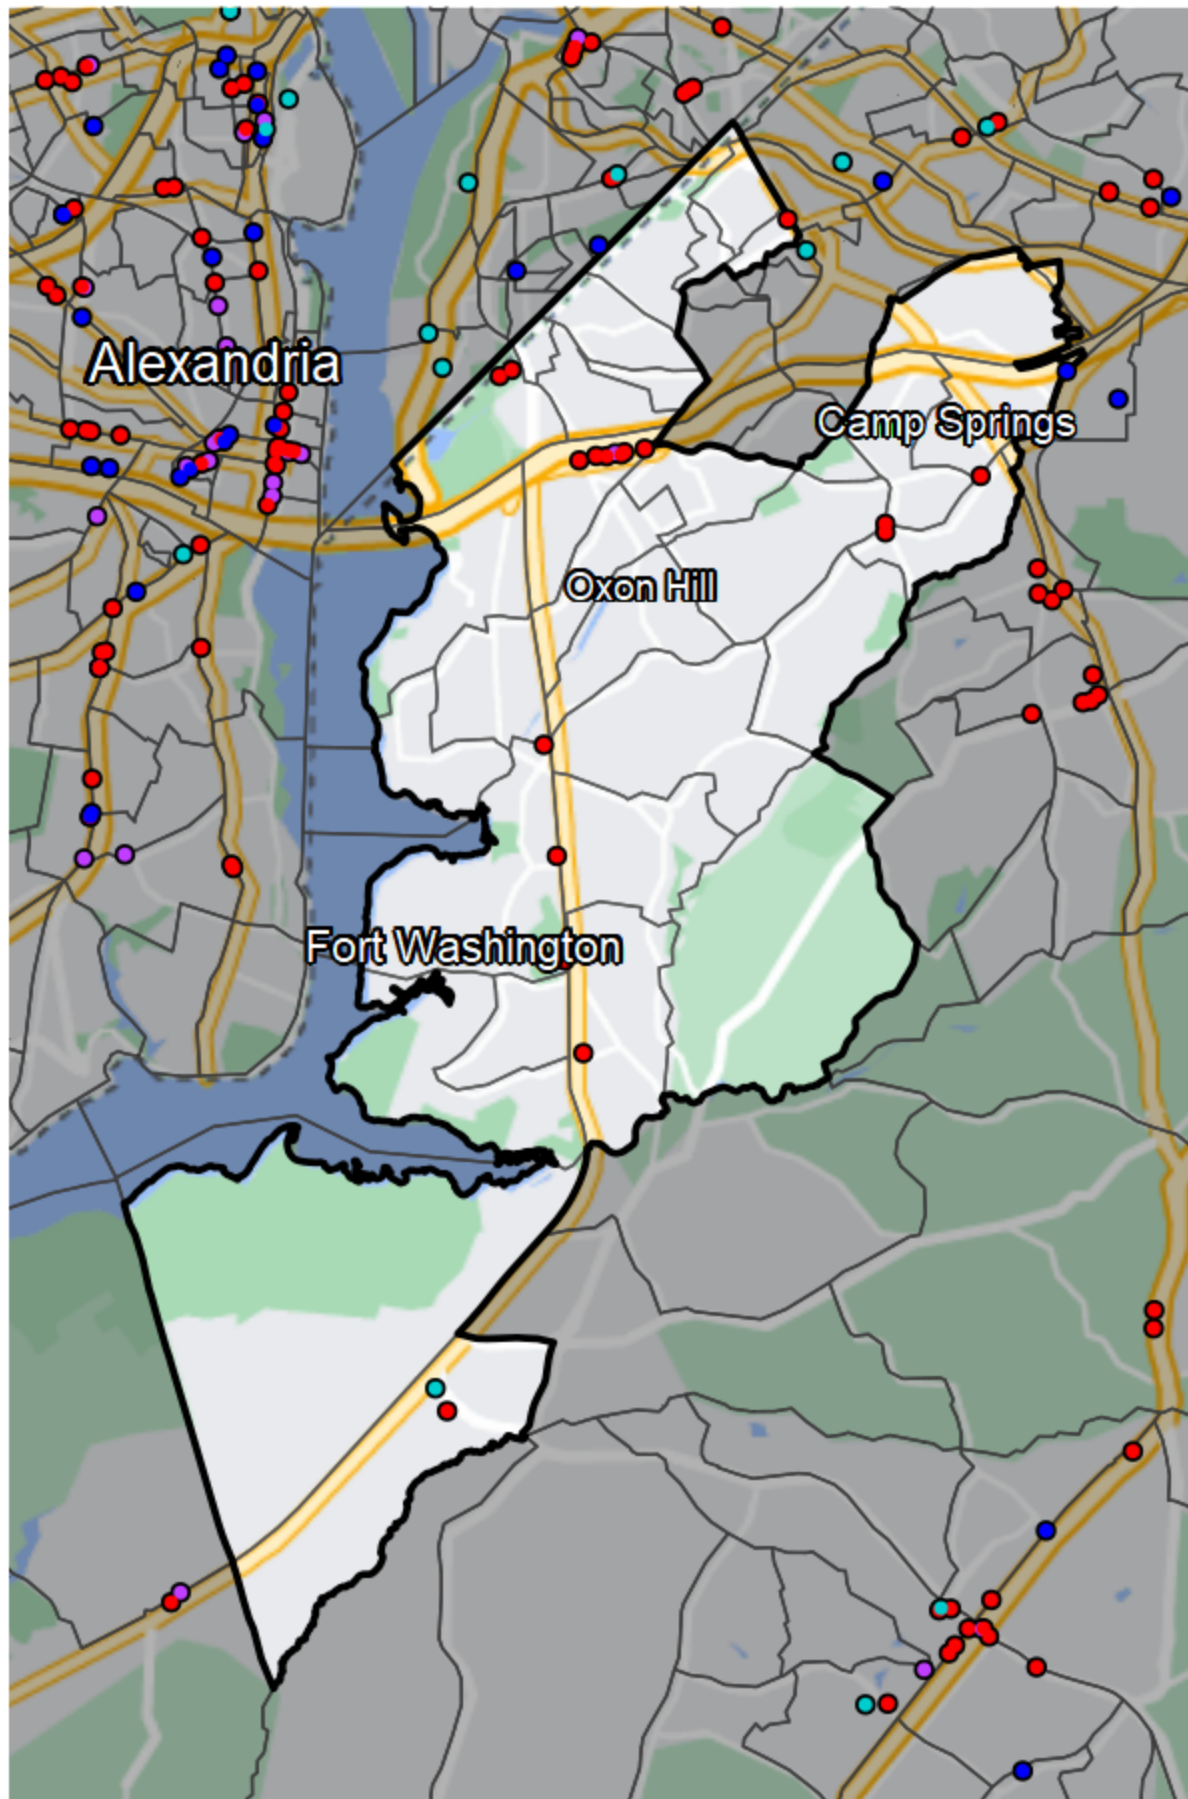

Maryland - State Legislative District 26

Financial Institutions

- Bank: 1
- Bank, Out-of-State: 17
- Credit Union: 2
- Credit Union, Out-of-State: 1

Banking Desert

- No Branches within 10 Miles of Population Center