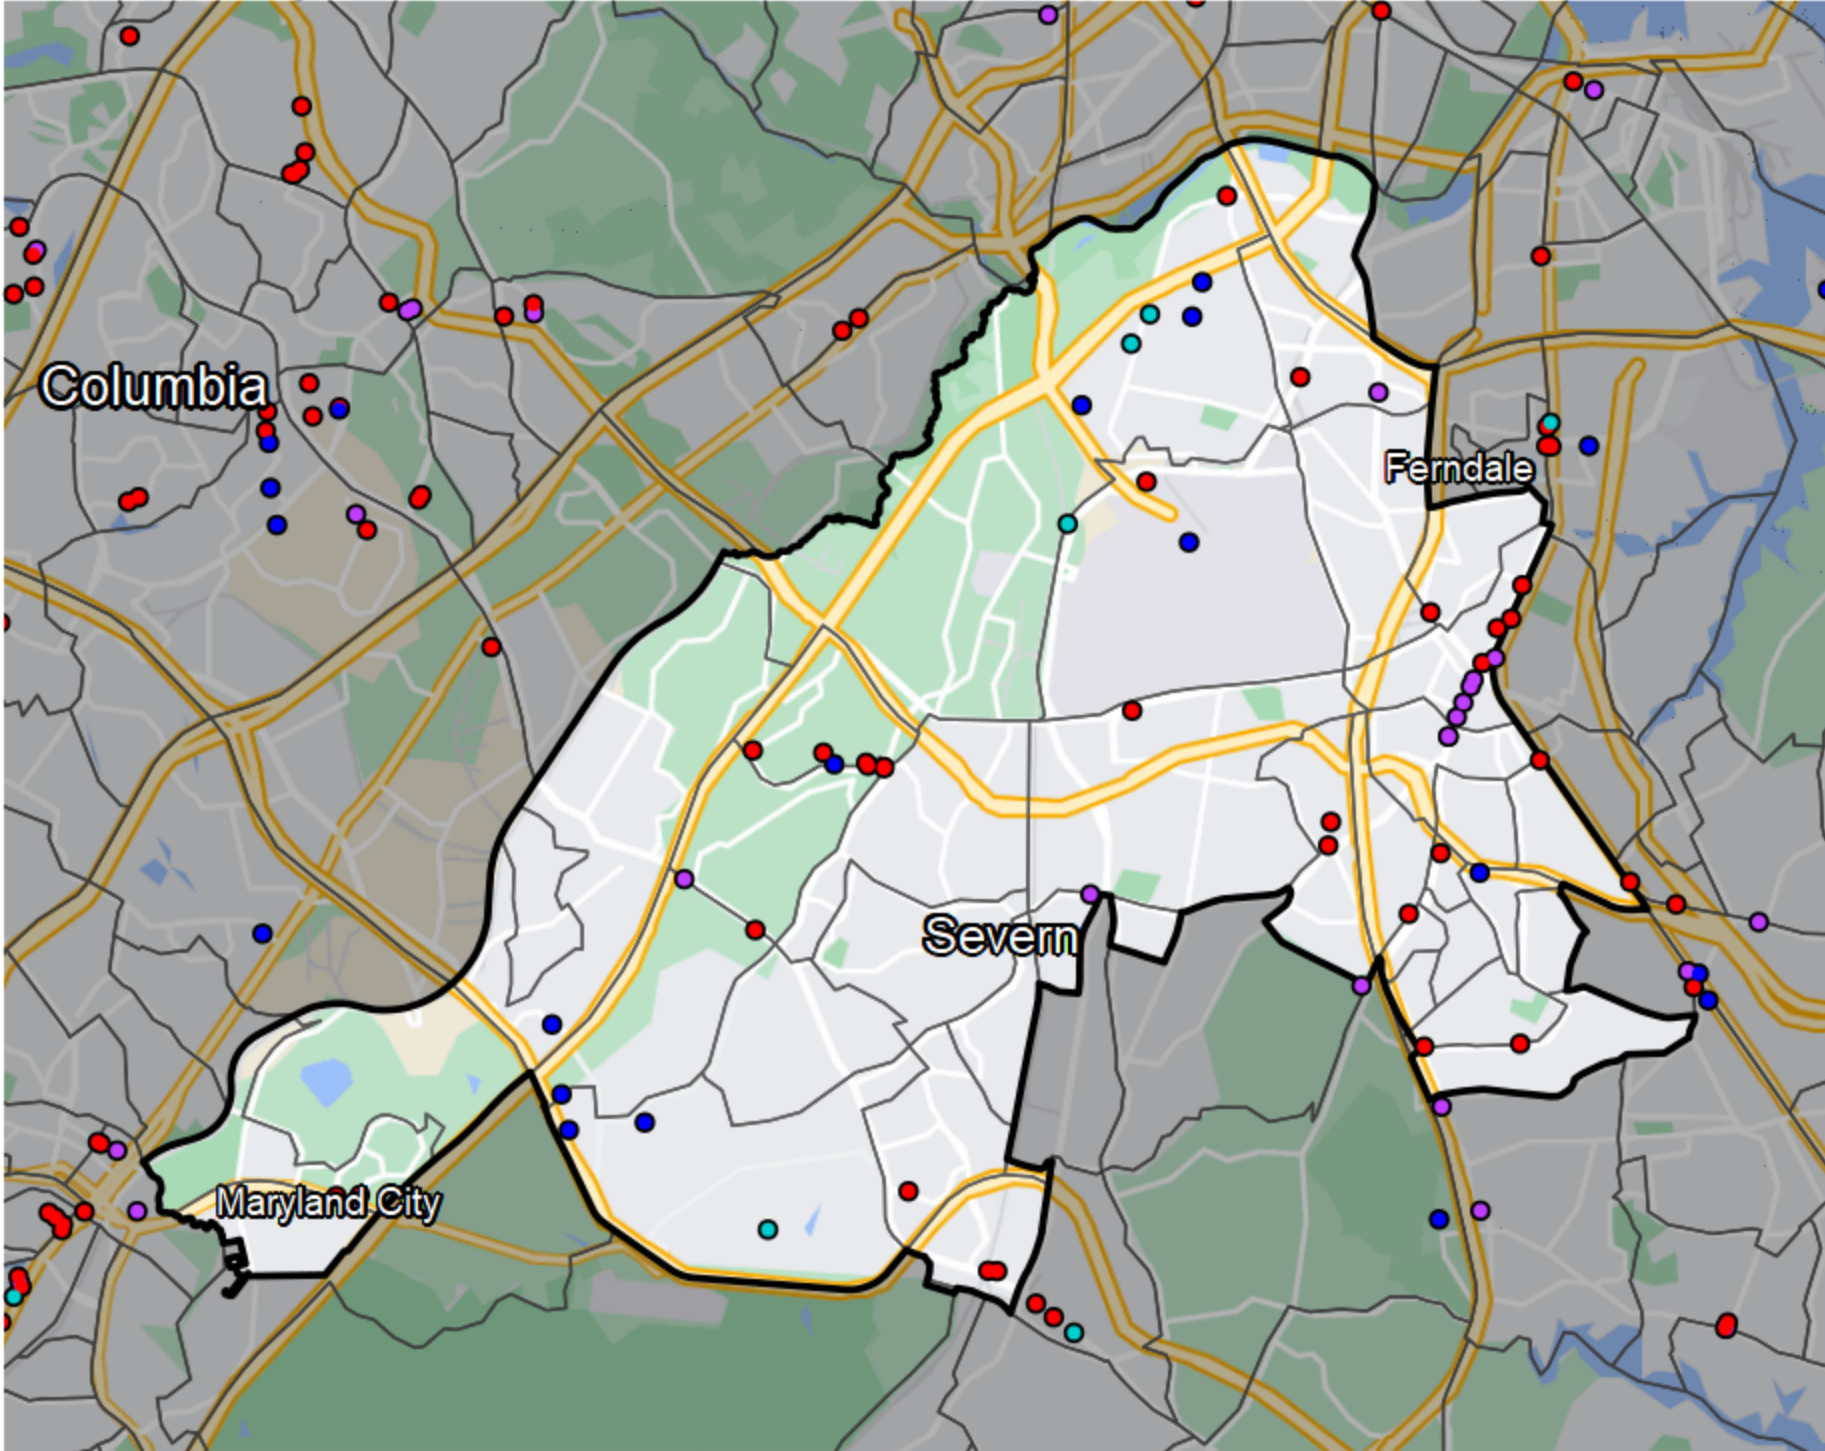

Maryland - State Legislative District 32

Banking Desert
No Branches within 10 Miles of Population Center

Financial Institutions

- Bank: 9
- Bank, Out-of-State: 27
- Credit Union: 10
- Credit Union, Out-of-State: 4

Sources: NCUA, FDIC, UW-Madison Population Lab, CDFI, US Census, Google Maps, CUNA