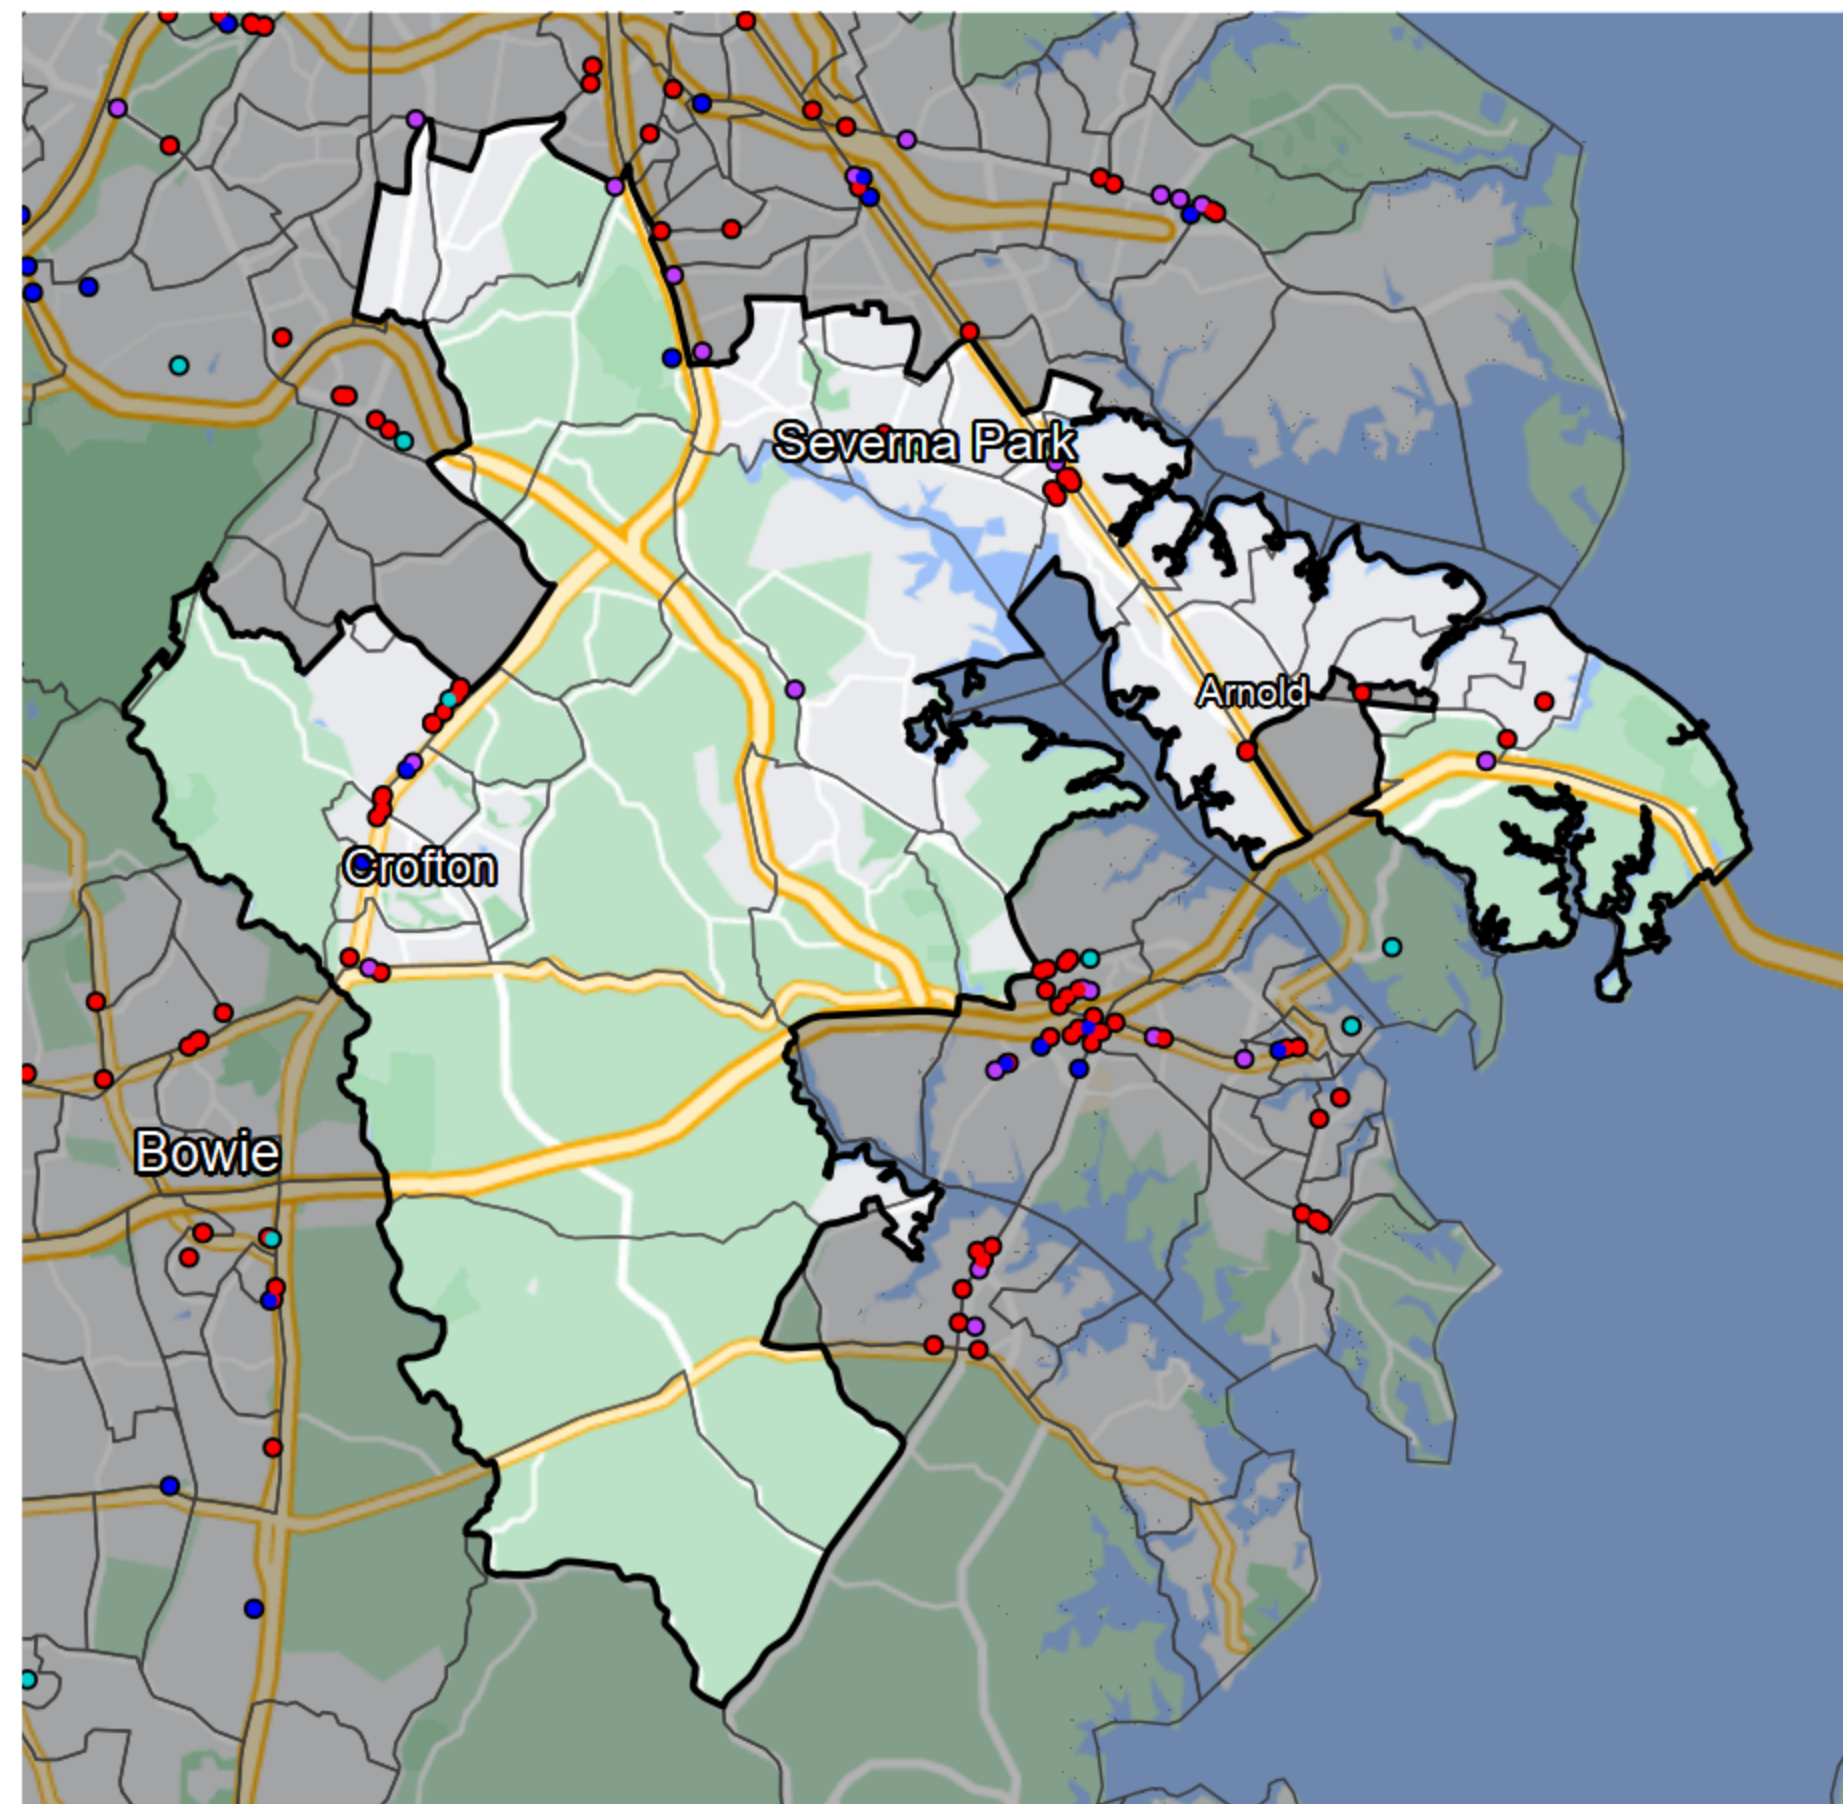

Maryland - State Legislative District 33

Banking Desert

No Branches within 10 Miles of Population Center

Financial Institutions

- Bank: 8
- Bank, Out-of-State: 27
- Credit Union: 3
- Credit Union, Out-of-State: 1