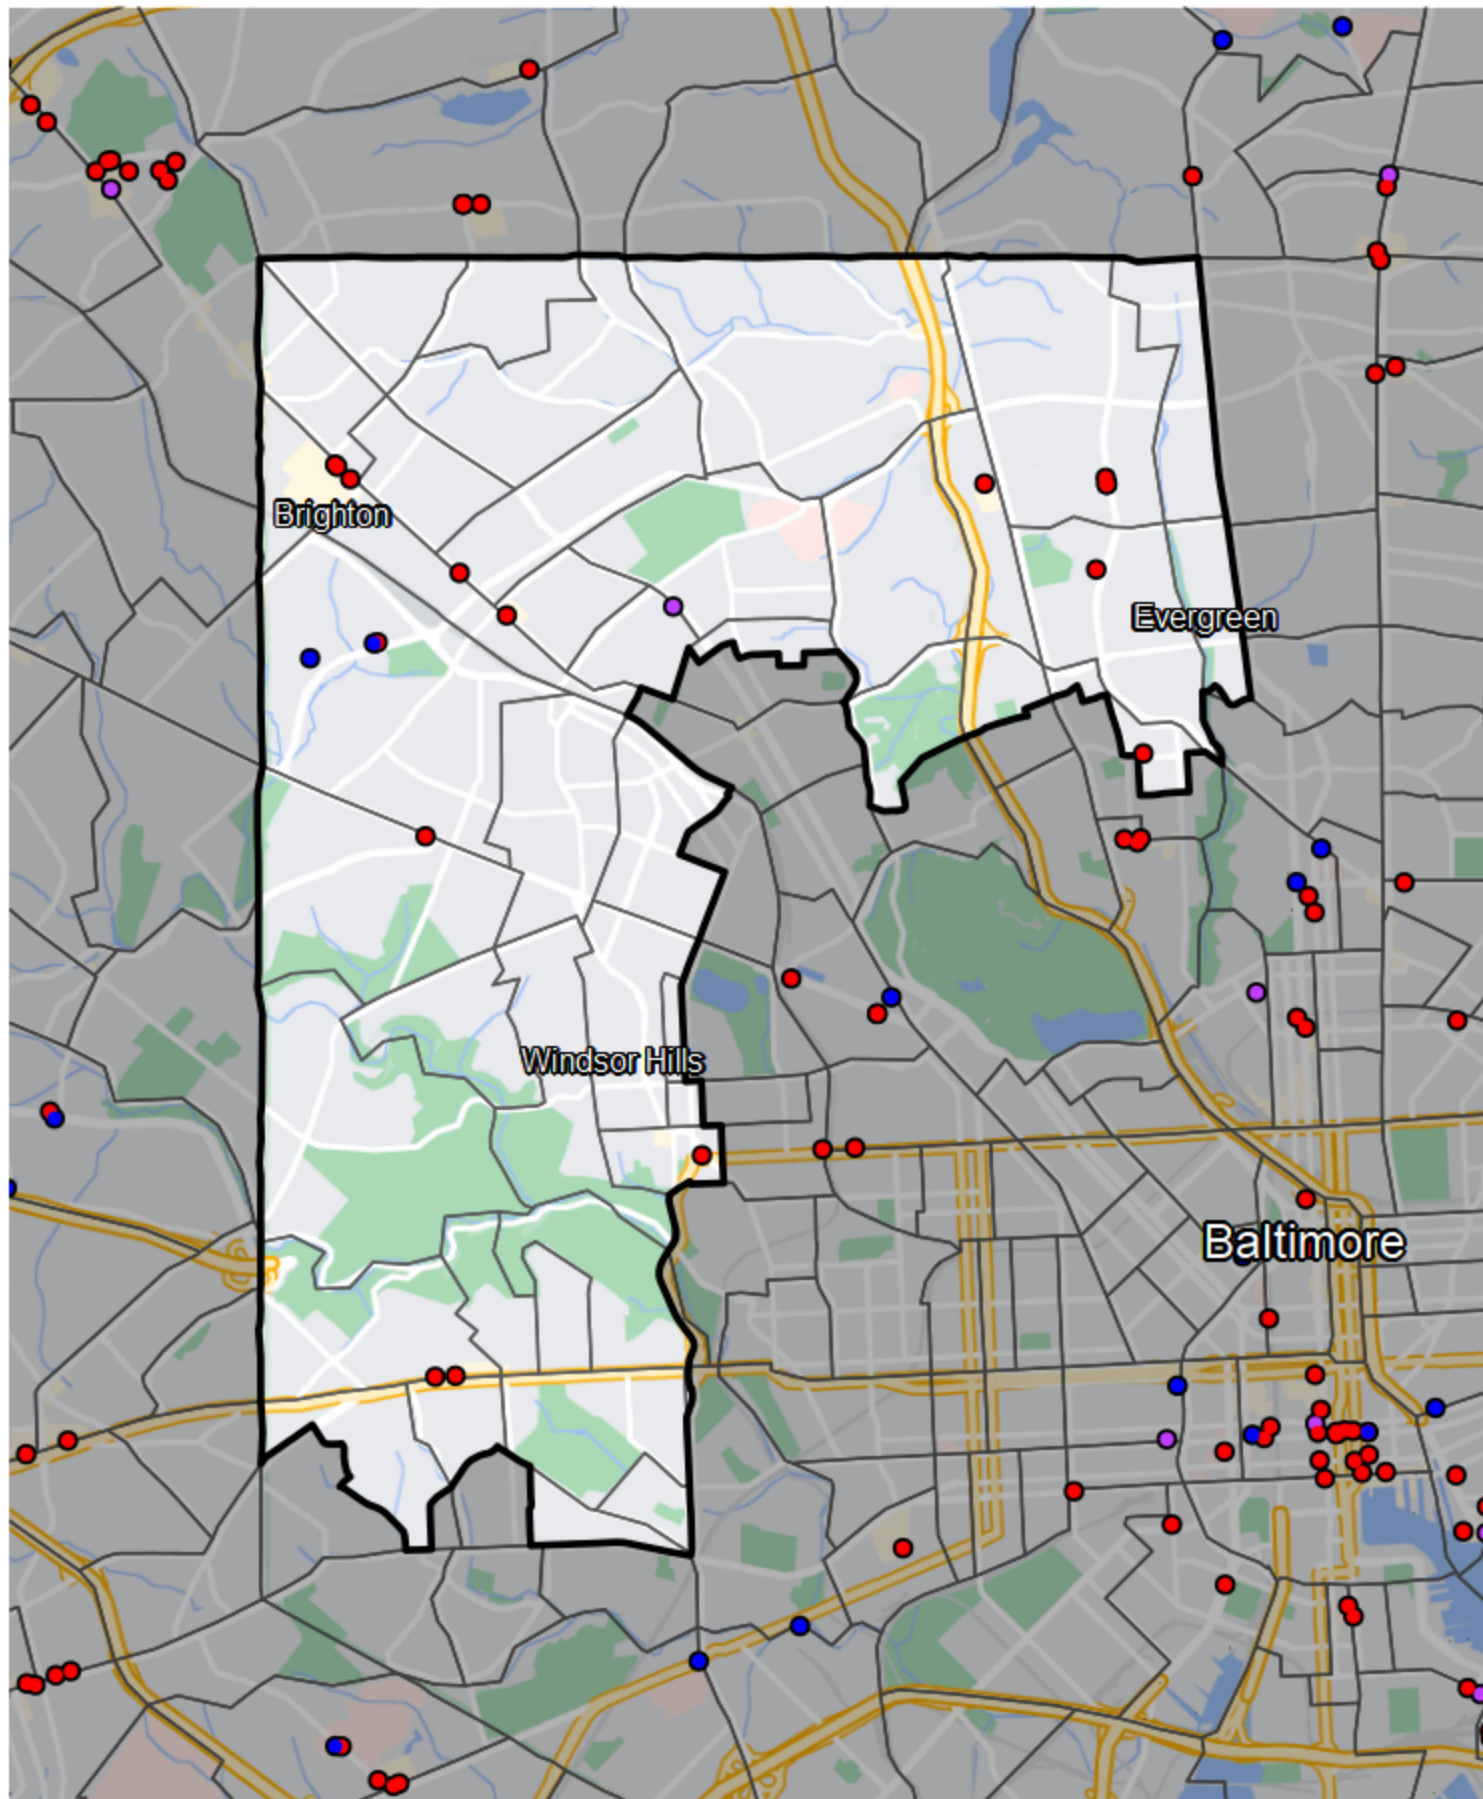

# Maryland - State Legislative District 41

## Banking Desert

No Branches within 10 Miles of Population Center