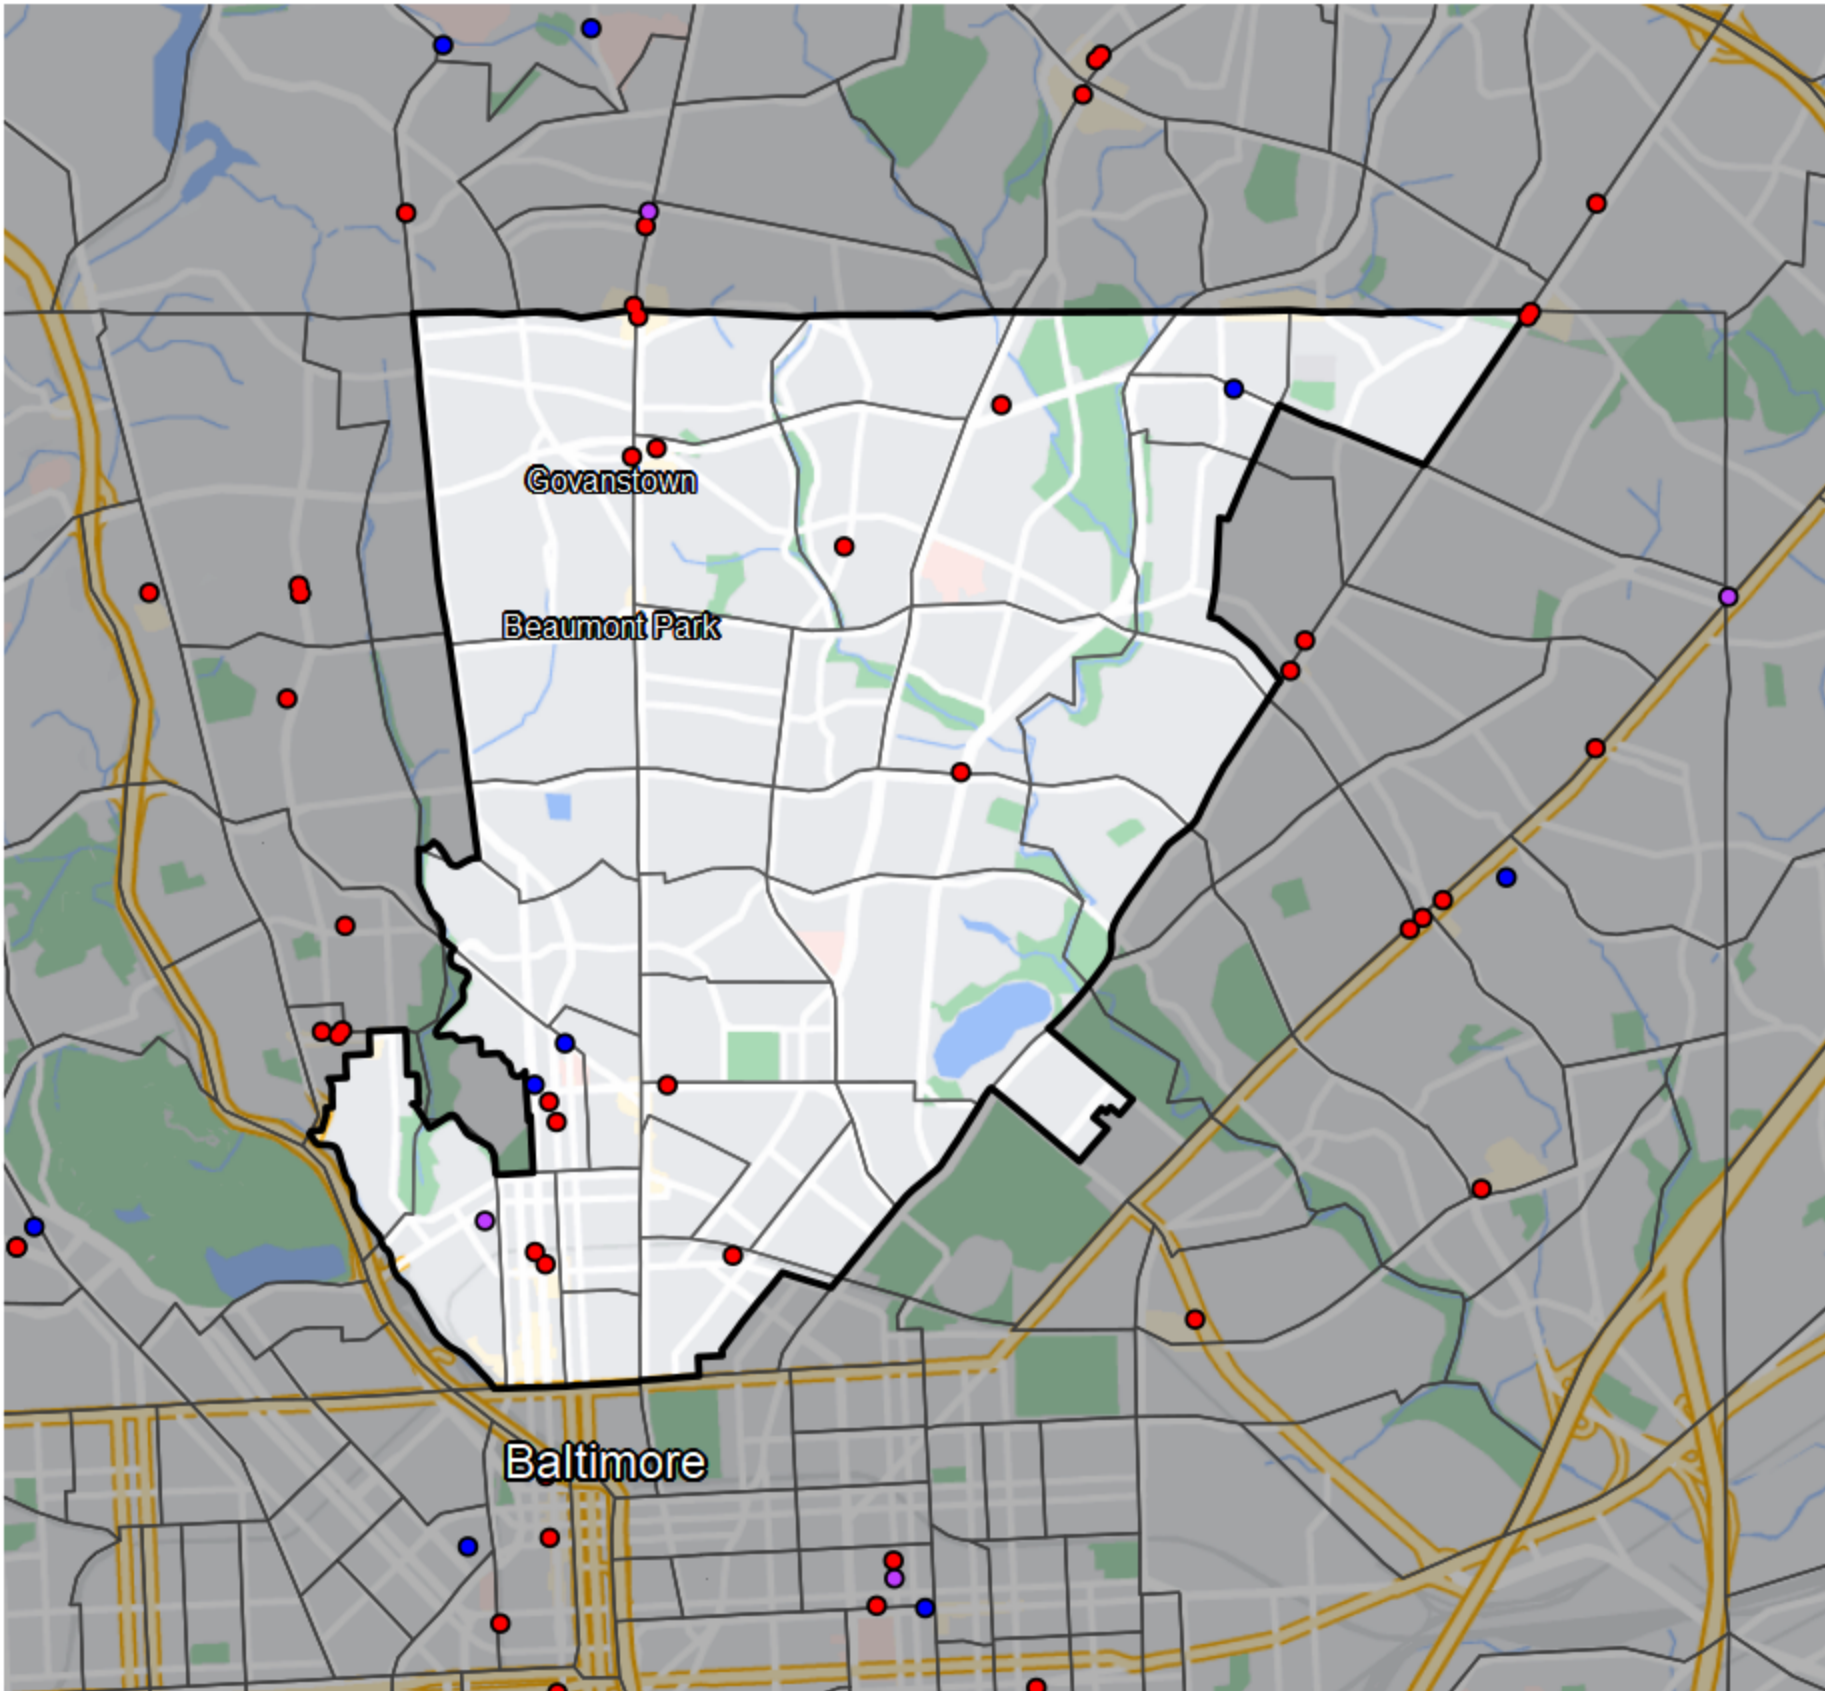

Maryland - State Legislative District 43

Banking Desert

No Branches within 10 Miles of Population Center

Financial Institutions

- Bank: 1
- Bank, Out-of-State: 12
- Credit Union: 3
- Credit Union, Out-of-State: 0