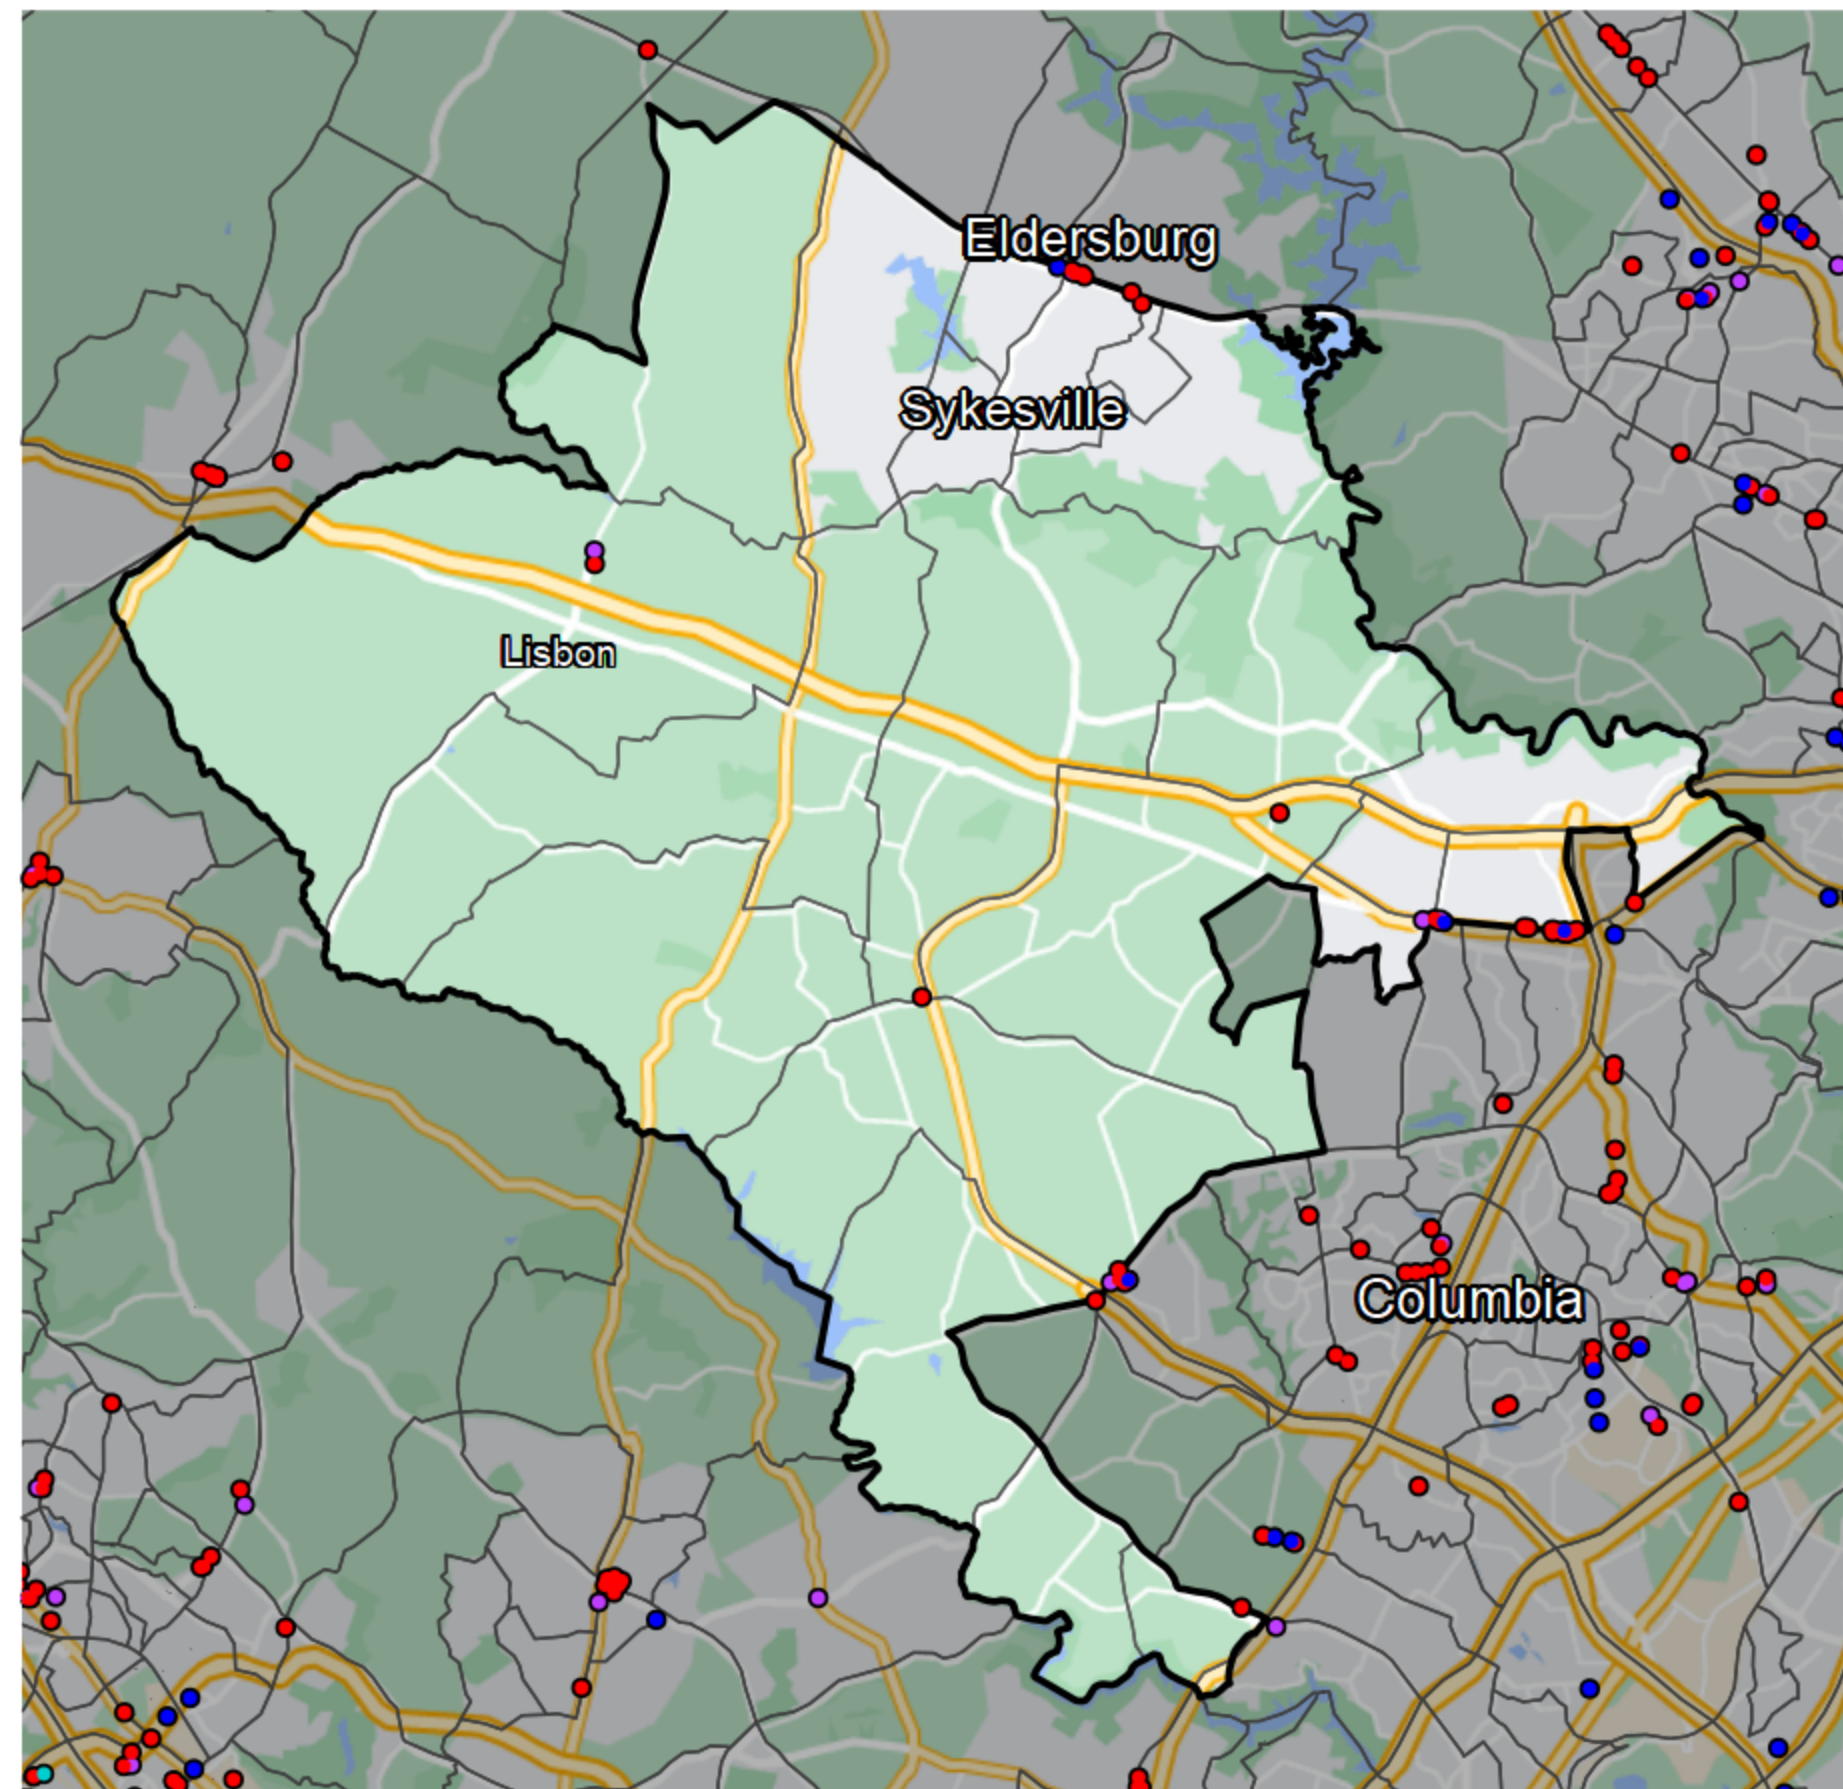

Maryland - State Legislative Subdistrict 9A

Banking Desert

No Branches within 10 Miles of Population Center

Financial Institutions

- Bank: 5
- Bank, Out-of-State: 16
- Credit Union: 2
- Credit Union, Out-of-State: 0