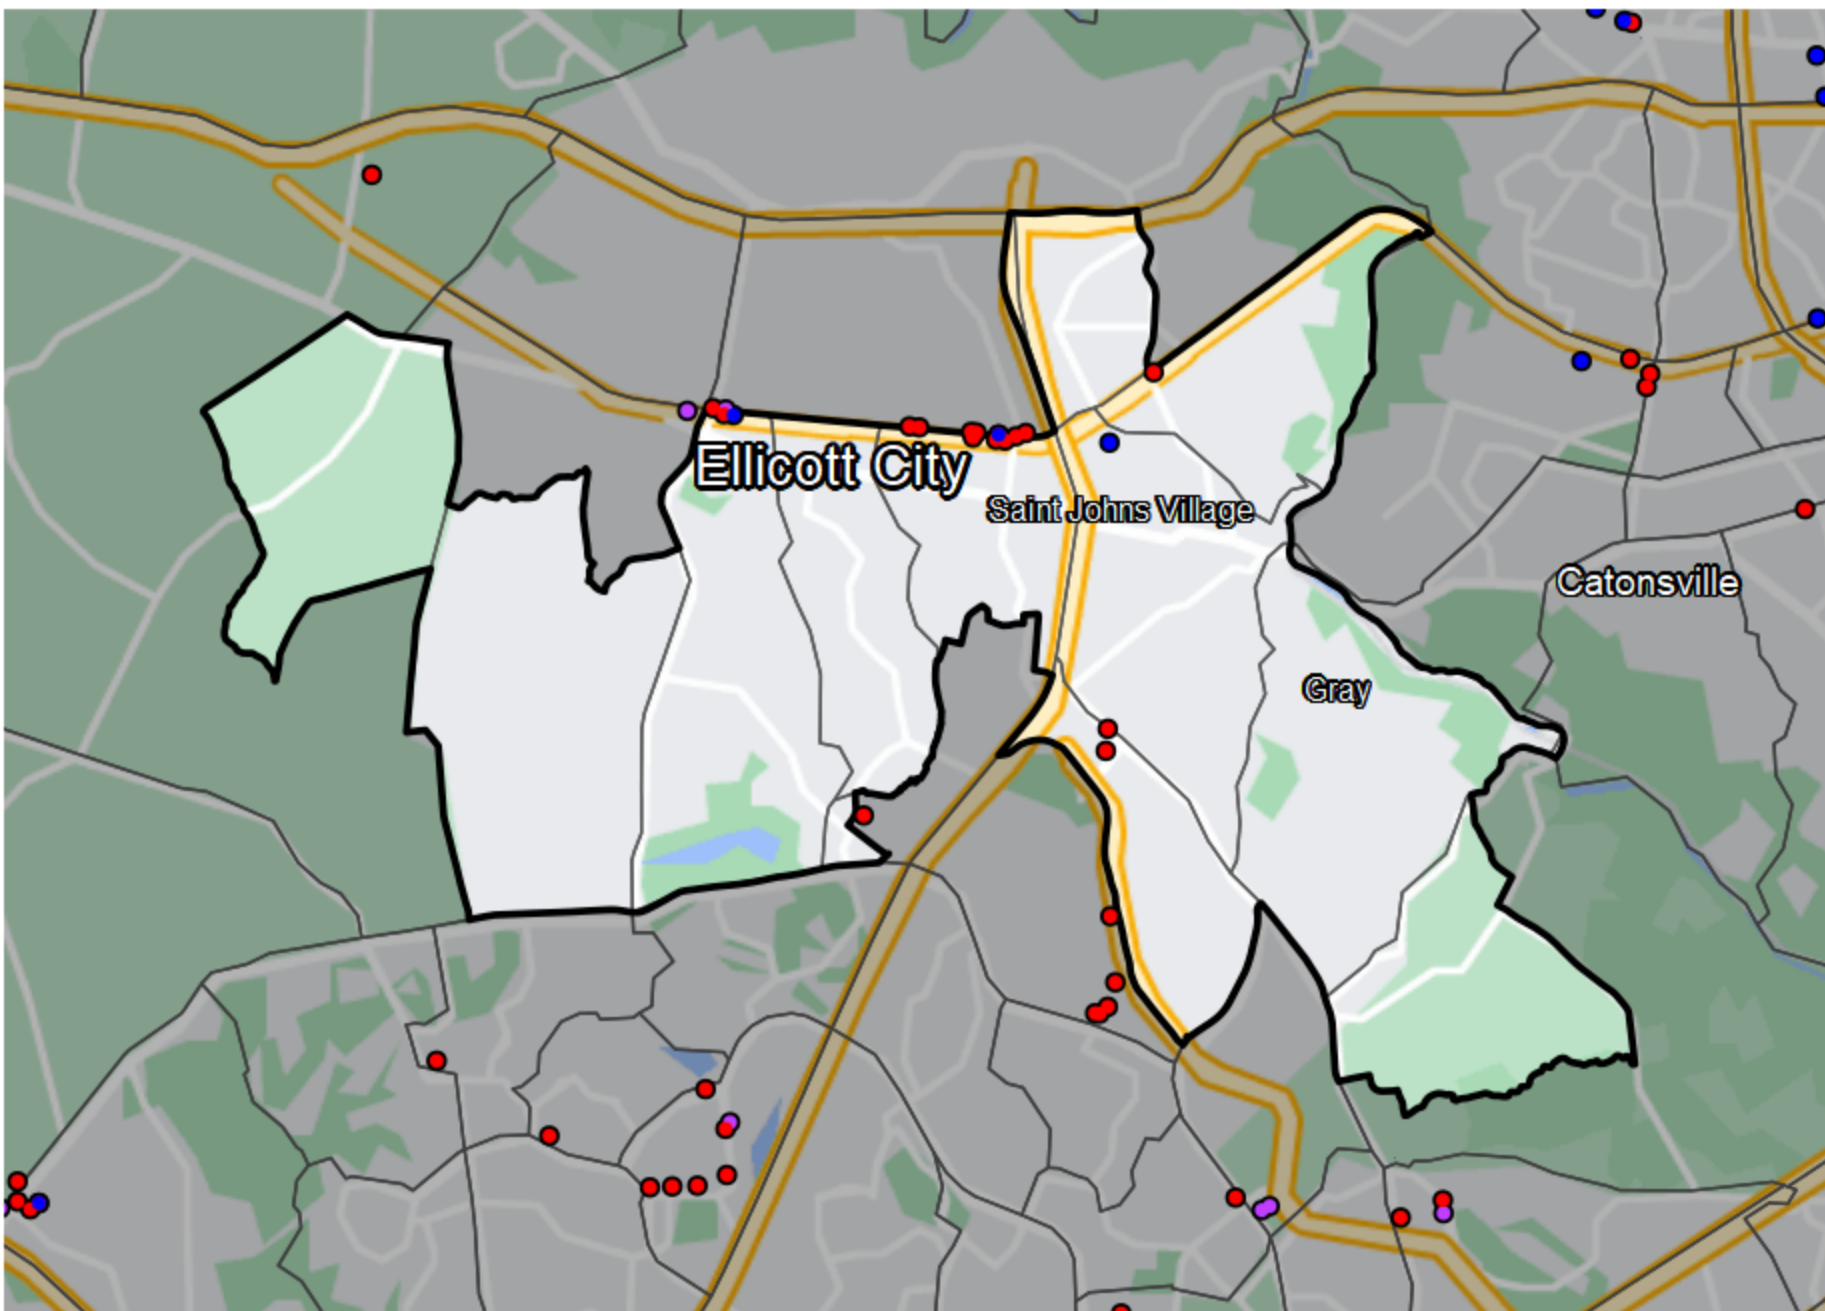

Maryland - State Legislative Subdistrict 9B

Banking Desert

No Branches within 10 Miles of Population Center

Financial Institutions

- Bank: 0
- Bank, Out-of-State: 7
- Credit Union: 2
- Credit Union, Out-of-State: 0